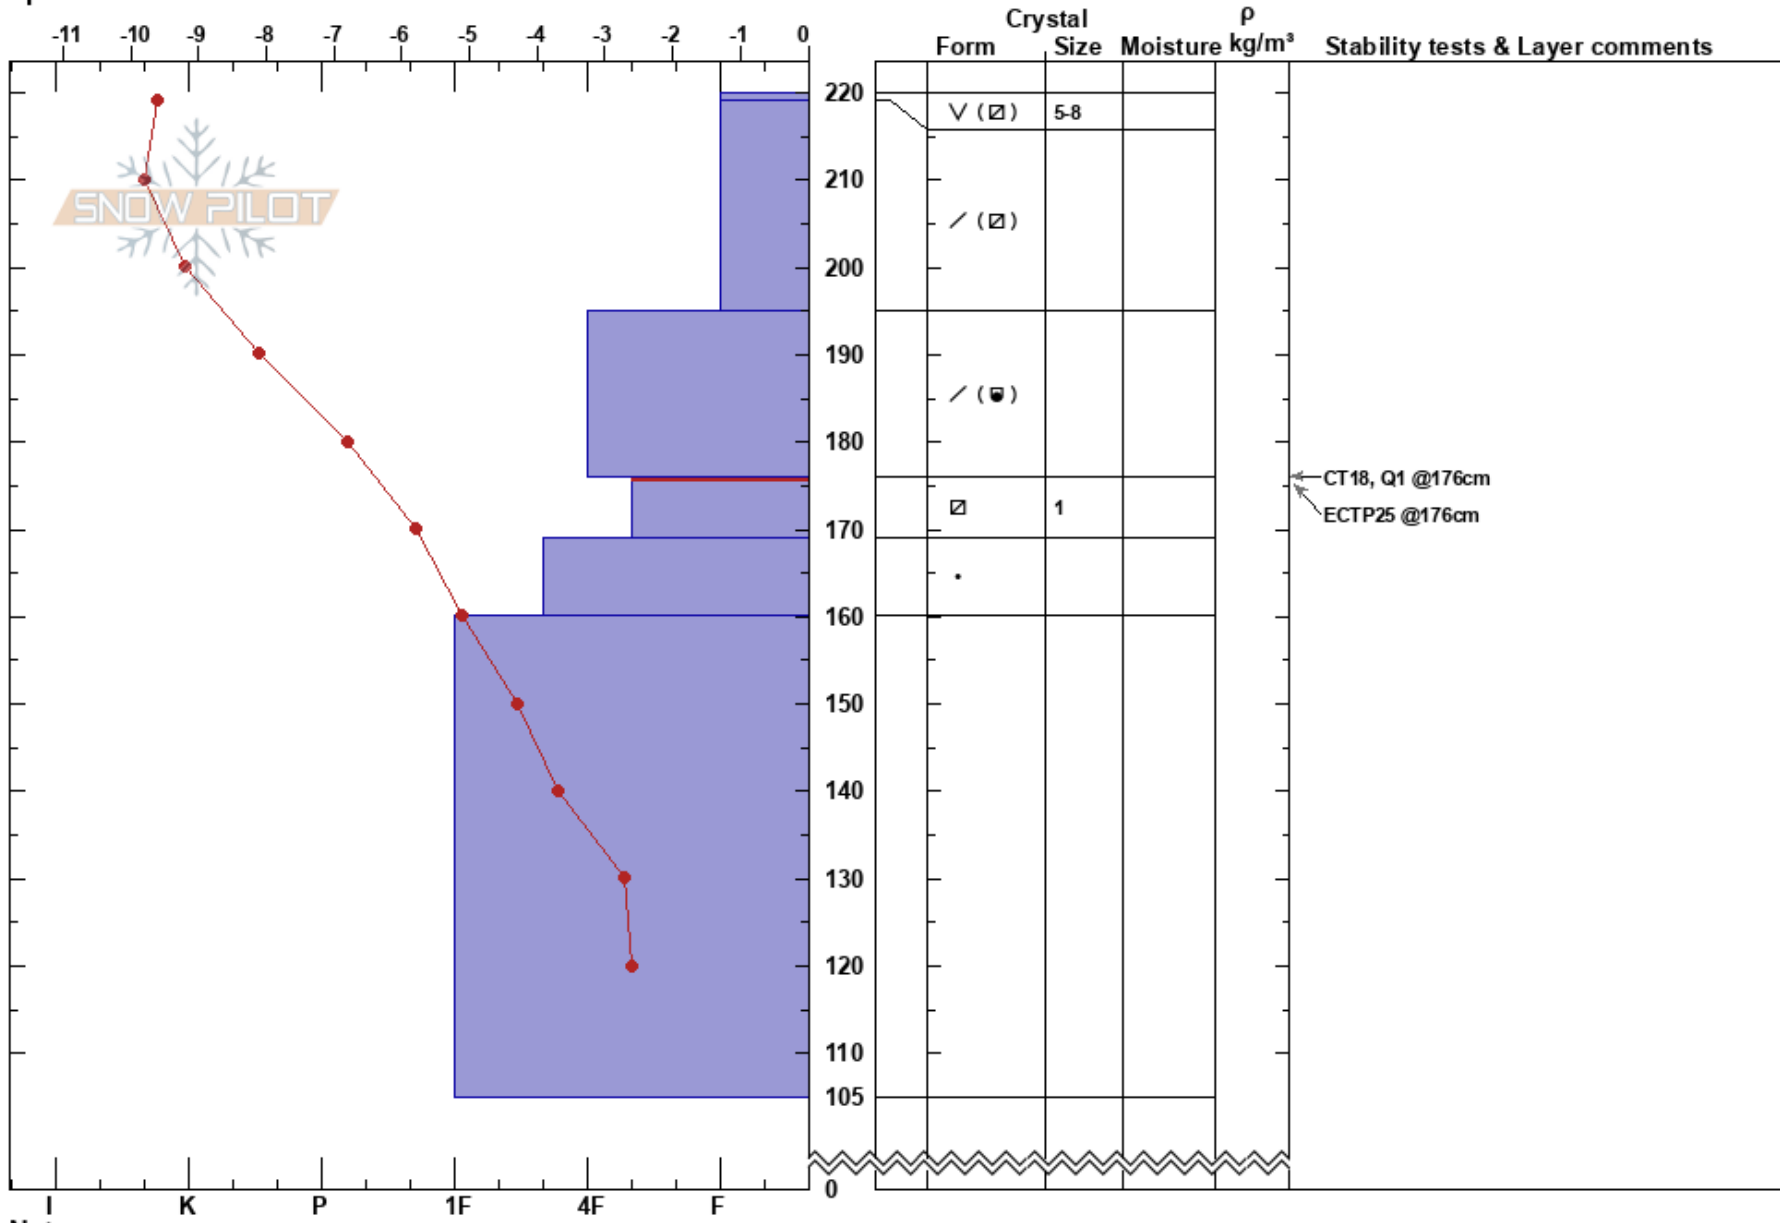

Dog Leg Trees
 Bear River Range
 UT
 Elevation: 8084 ft
 Aspect: NE
 Specifics:

toby weed
 02/03/2023 - 1:30pm
 Co-ord: 41.68220N, -111.72570W
 Slope Angle: 25°
 Wind Loading:

Stability:
 Air Temperature: -5°C
 Sky Cover: CLR
 Precipitation: NO
 Wind: W Light Breeze

HS:220
 PF: 60 176-169cm: Problematic layer
 PS: 20

Notes: