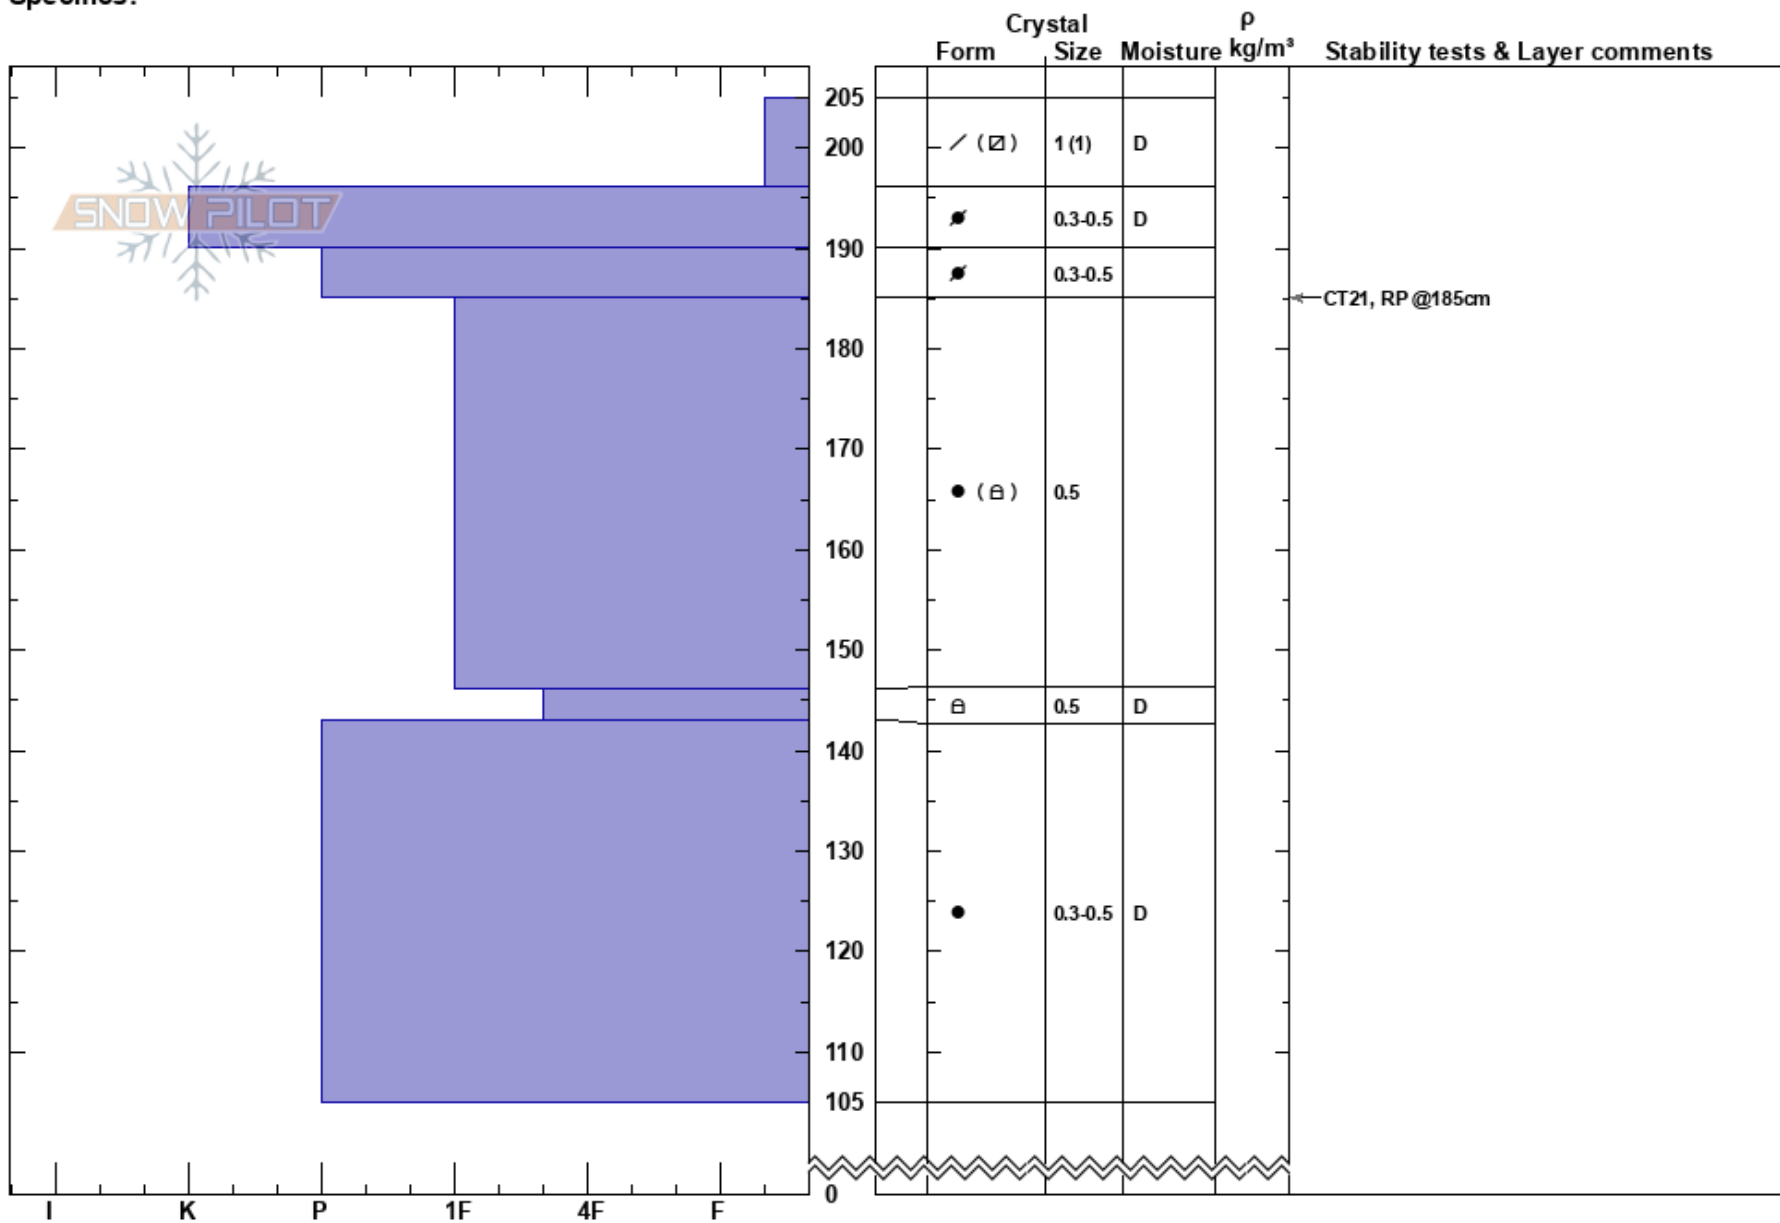

20230202 Wineglass  
 Eastern Sierra Nevada  
 CA  
 Elevation: 10497 ft  
 Aspect: NW  
 Specifics:

Everett Phillips  
 02/02/2023 - 2:00pm  
 Co-ord: 37.53699N, -118.80658W  
 Slope Angle: 30°  
 Wind Loading: previous

Stability:  
 Air Temperature:  
 Sky Cover: SCT  
 Precipitation: NO  
 Wind: SW Light Breeze

HS:205

PF: 15

PS: 10

Layer Notes:

Notes: