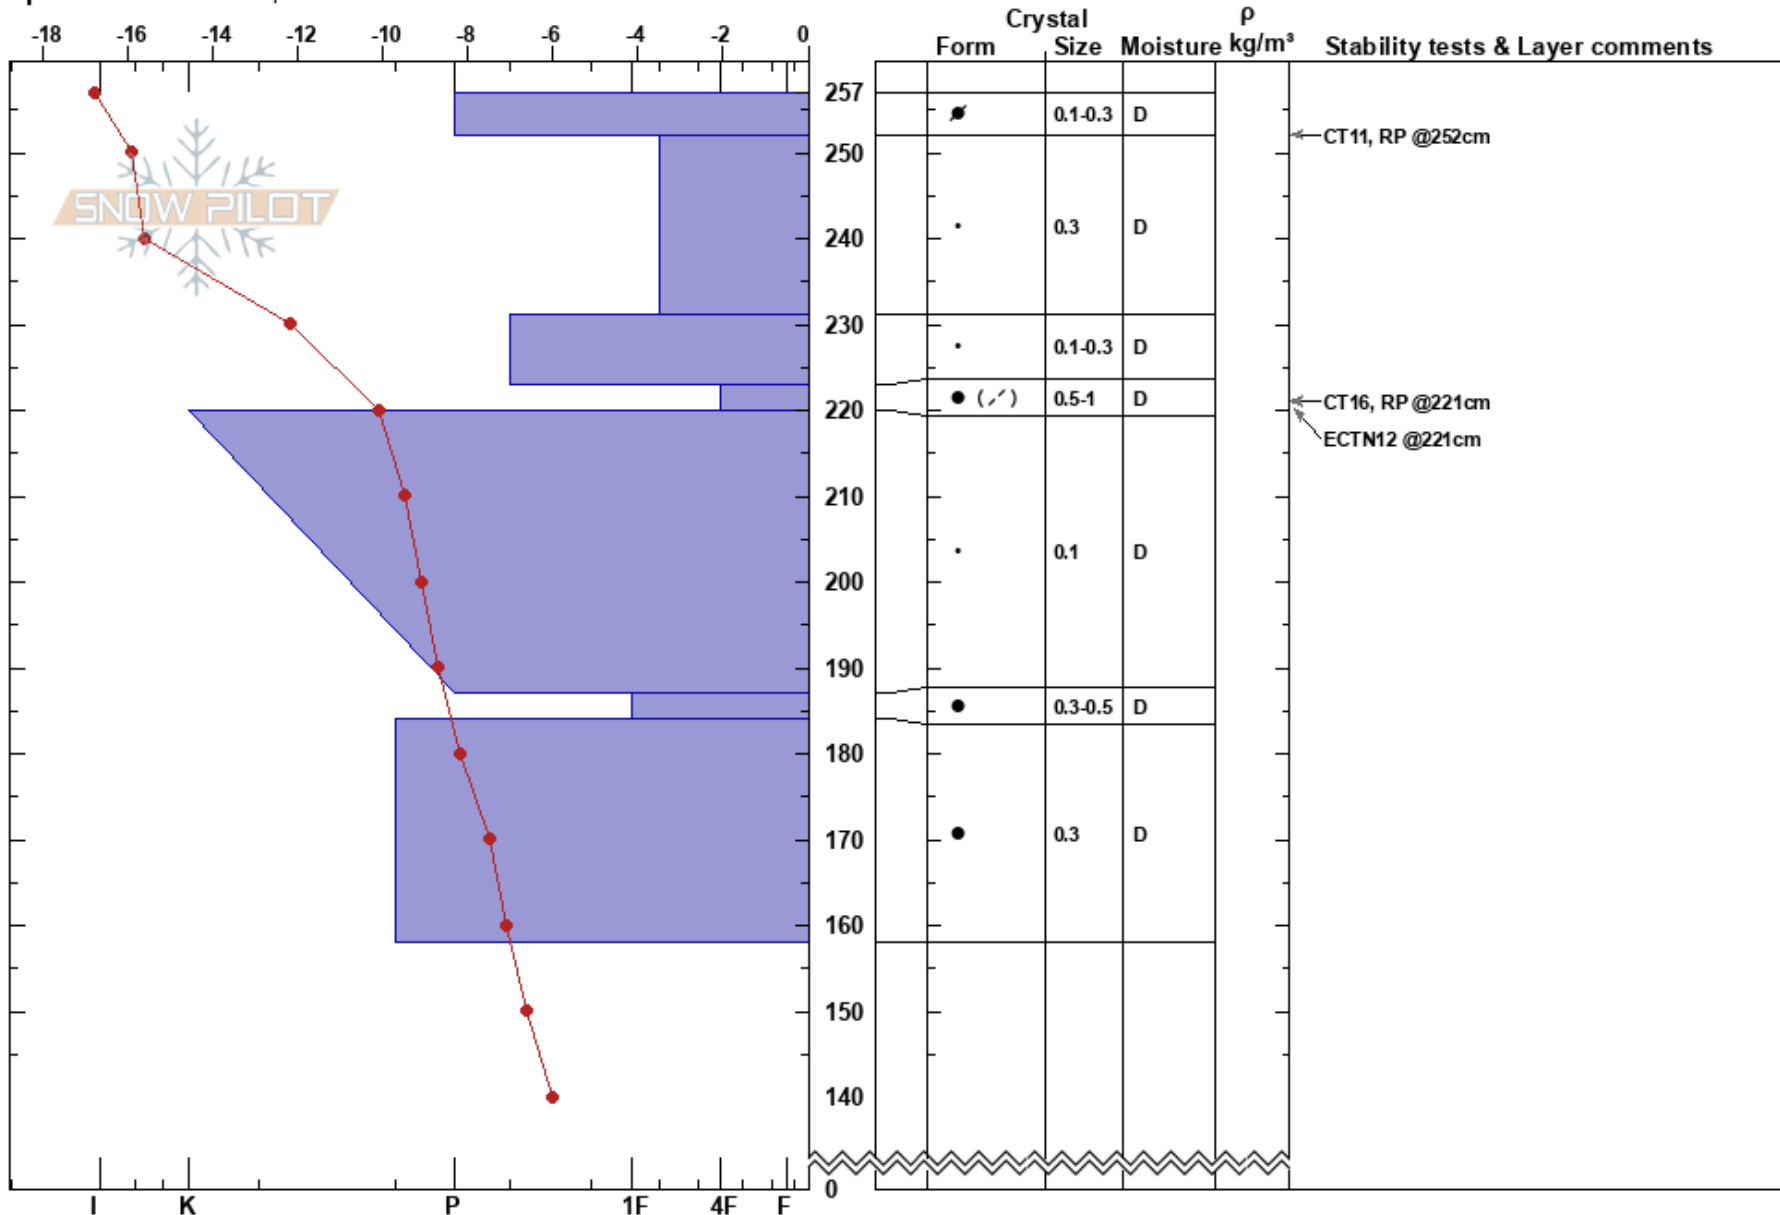

Kumroch av.path 3D
 Kamchatka
 Russia
 Elevation: 770 m
 Aspect: SE
 Specifics: We skied slope

Mikhail Ryabchikov
 03/02/2023 - 15:50
 Co-ord:
 Slope Angle: 35°
 Wind Loading: previous

Stability: Good
 Air Temperature: -15.1°C
 Sky Cover: SCT
 Precipitation: NO
 Wind: NW Light Breeze

HS:257

PF: 26 223-220cm: Problematic layer

Notes: