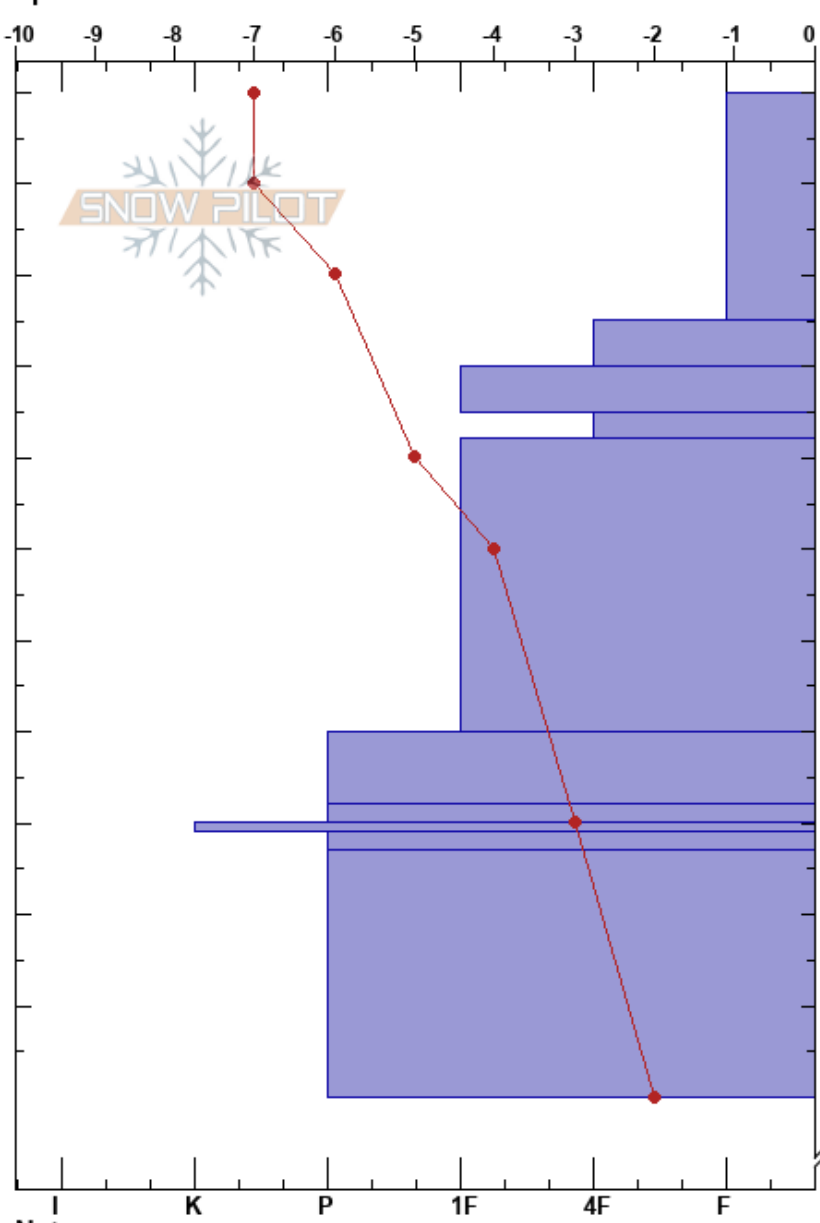

Moon Peak
 Silver Valley Area
 ID
 Elevation: 5610 ft
 Aspect: N
 Specifics:

Mikey Church
 02/02/2023 - 12:00pm
 Co-ord: 47.40835N, -115.87090W
 Slope Angle: 32°
 Wind Loading:

Stability:
 Air Temperature: -3°C
 Sky Cover: CLR
 Precipitation: NO
 Wind: S Light Breeze

HS:200
 PF: 46
 PS: 20
 170-165cm: Lucky Friday
 165-162cm: Problematic layer
 120-119cm: Christmas Crust

Depth (cm)	Crystal		Moisture	ρ kg/m ³	Stability tests & Layer comments
	Form	Size			
200					
190	/	0.5			← CT21, Q3 @189cm
180					← CT25, Q3 @180cm
170	⊖				← CT27, Q3 @171cm
165	⊖	1.5			170-165cm: Lucky Friday
160					
150	•	0.5			
140					
130	•				
125	⊖				
120	⊖				120-119cm: Christmas Crust
115	⊖				
110					
100	•				
90					← ECTX