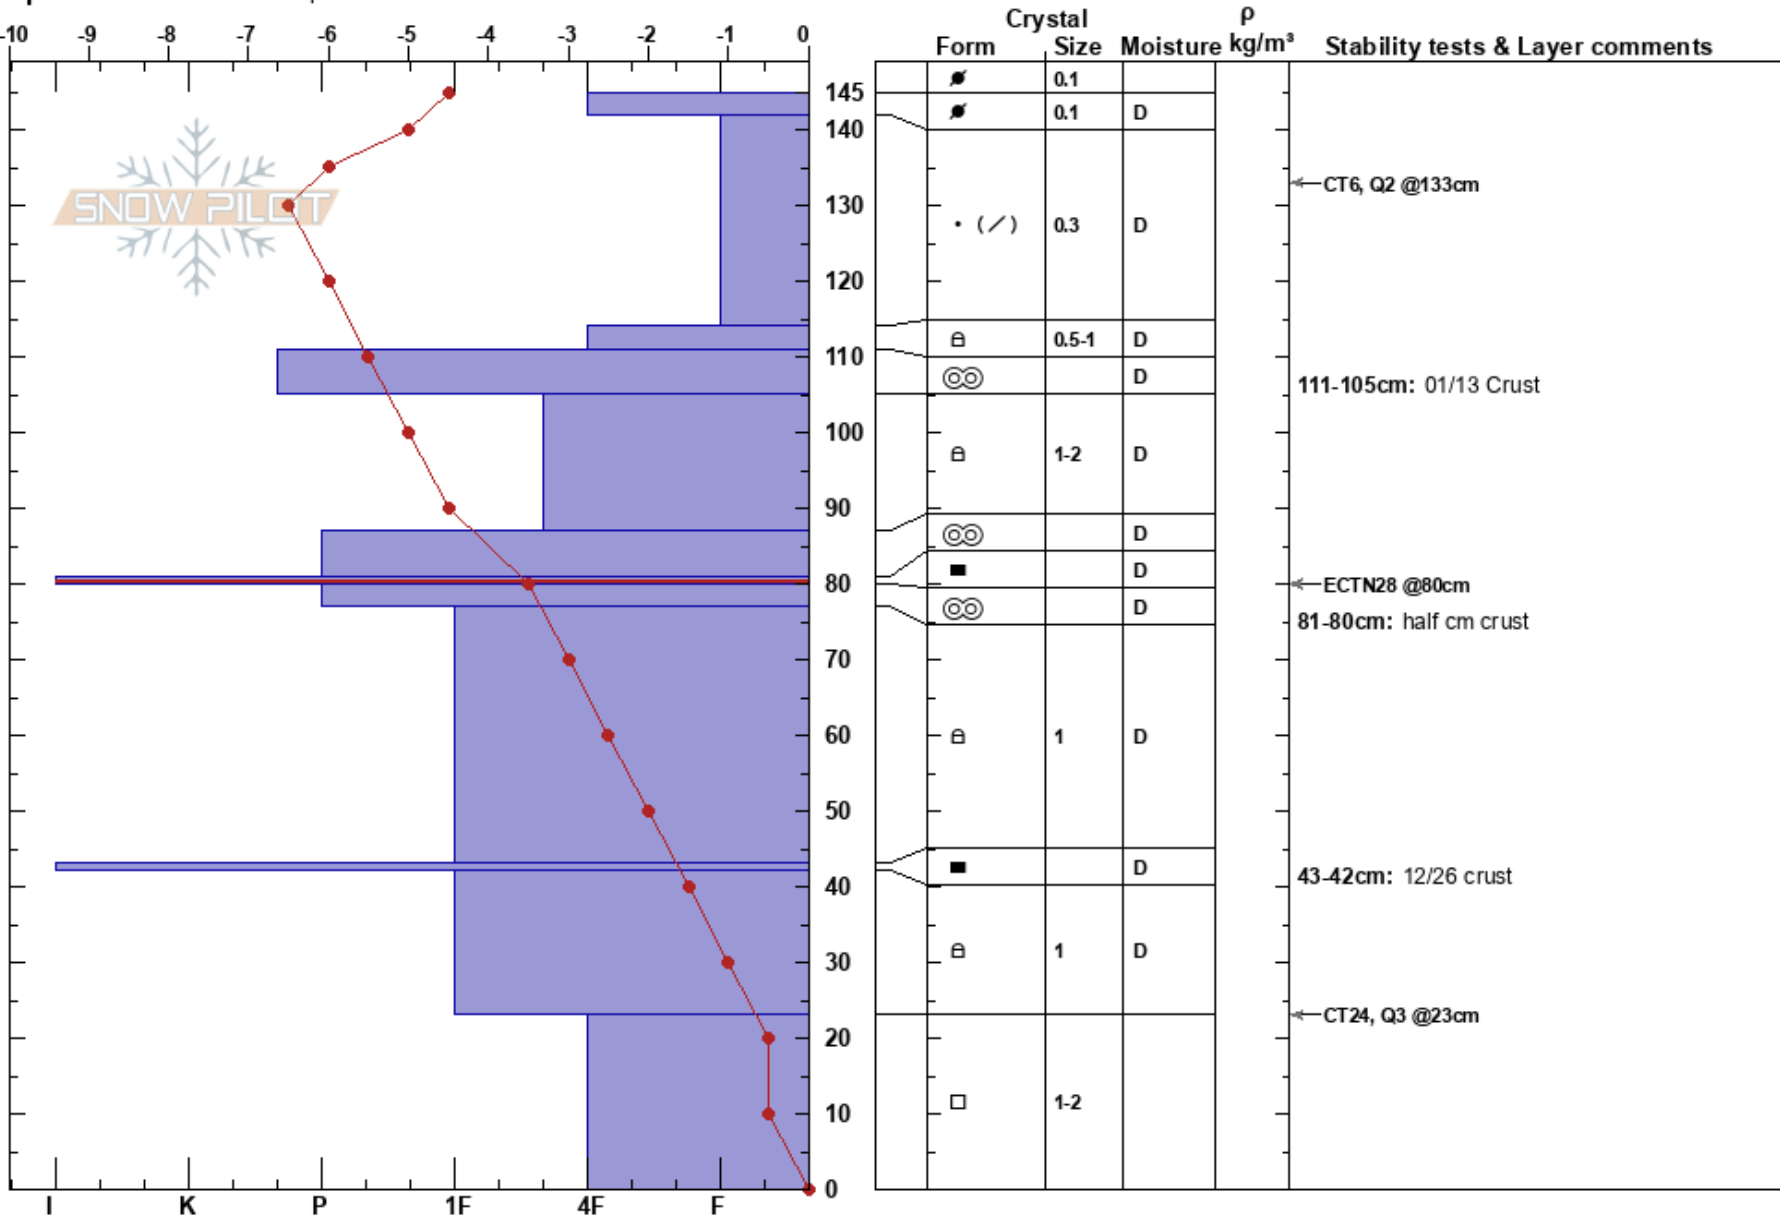

Schweitzer SW Boundary Griffin Dittmar
 Selkirk Mtns 02/02/2023 - 12:30pm
 ID Co-ord: 48.36467N, -116.64467W
 Elevation: 6163 ft Slope Angle: 24°
 Aspect: 210° Wind Loading: yes
 Specifics: Ski tracks on slope

Stability: HS: 145
 Air Temperature: -2.5°C PF: 25
 Sky Cover: OVC PS: 10
 Precipitation: NO
 Wind: SW Light Breeze
 Layer Notes:
 111-105cm: 01/13 Crust
 81-80cm: half cm crust
 81-80cm: Problematic layer
 43-42cm: 12/26 crust

Notes: Pit dug for NAS Pro 1 right outside the boundary at Schweitzer Mtn.