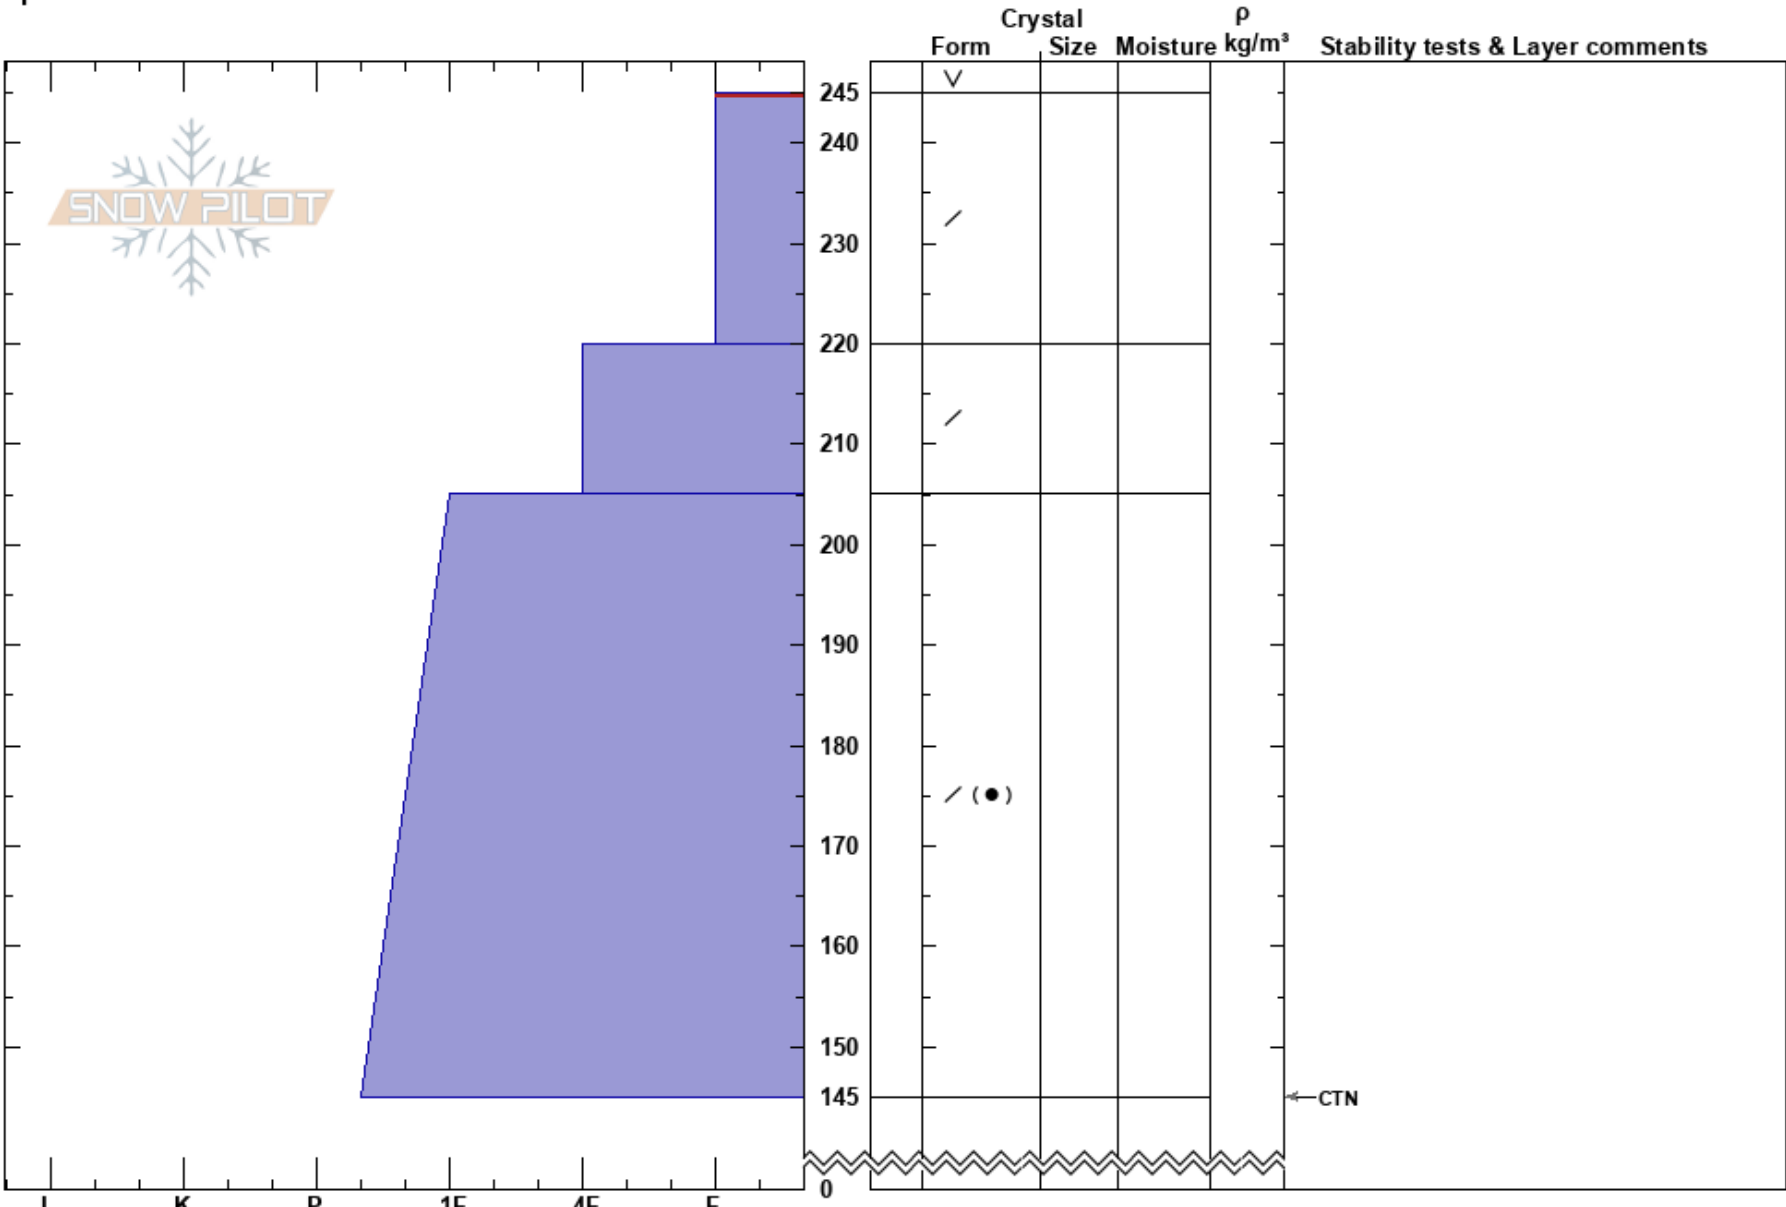

Powderhouse - 20230202  
 Lake Tahoe  
 CA  
 Elevation: 8147 ft  
 Aspect: 355°  
 Specifics:

Arash Guity  
 02/02/2023 - 9:50am  
 Co-ord: 38.79020N, -119.97348W  
 Slope Angle: 20°  
 Wind Loading: no

Stability: Good  
 Air Temperature: -1°C  
 Sky Cover: FEW  
 Precipitation: NO  
 Wind: SW Light Breeze

HS:245  
 PF: 30  
 245-220cm: Problematic layer

Notes: