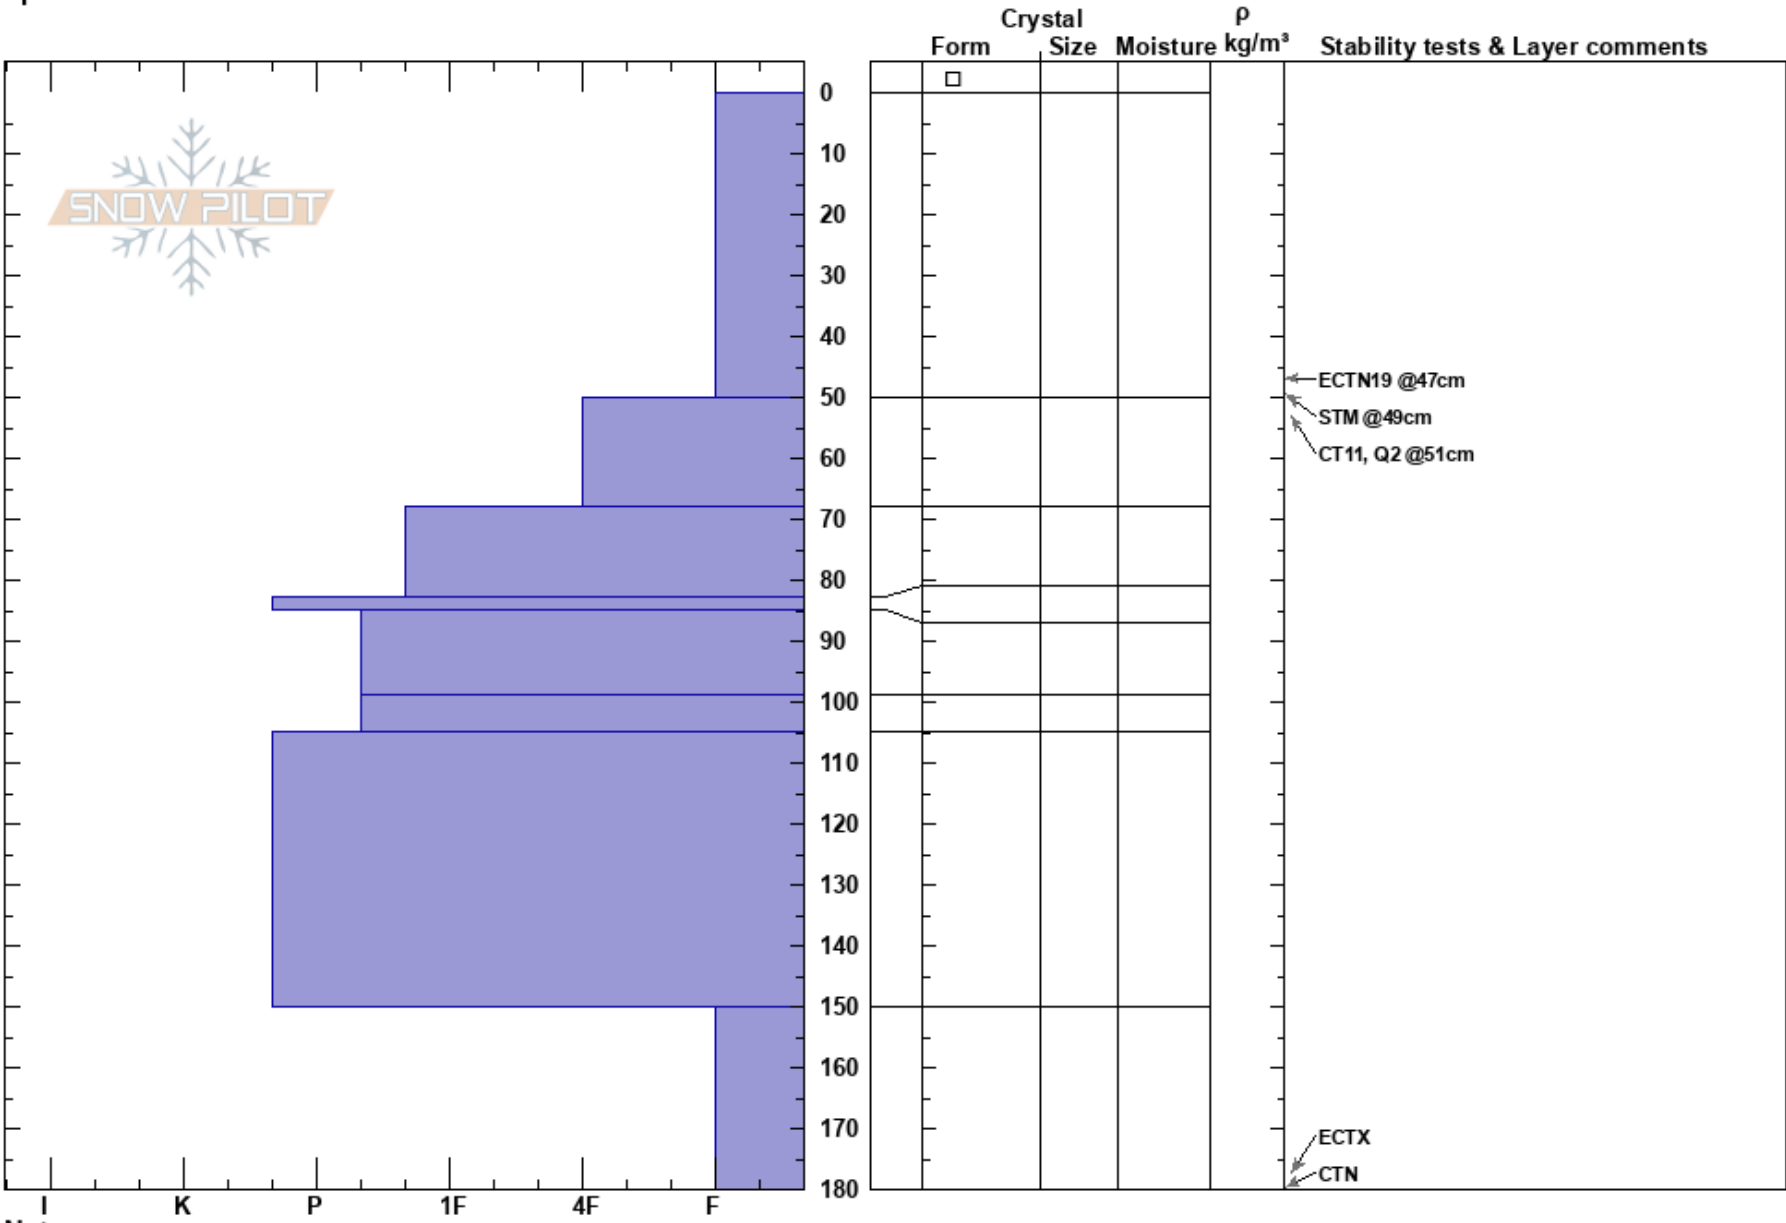

Soldier Mountain SC
 Soldier Mountains
 ID
 Elevation: 2302 m
 Aspect: E
 Specifics:

Jeff Hershberger
 02/02/2023 - 1:15pm
 Co-ord: 43.48832N, -114.87803E
 Slope Angle: 22°
 Wind Loading: previous

Stability:
 Air Temperature: -1.6°C
 Sky Cover: CLR
 Precipitation: NO
 Wind: SW Calm

HS: 185
 PF: 22 83-85cm: Problematic layer
 PS: 10

Notes: