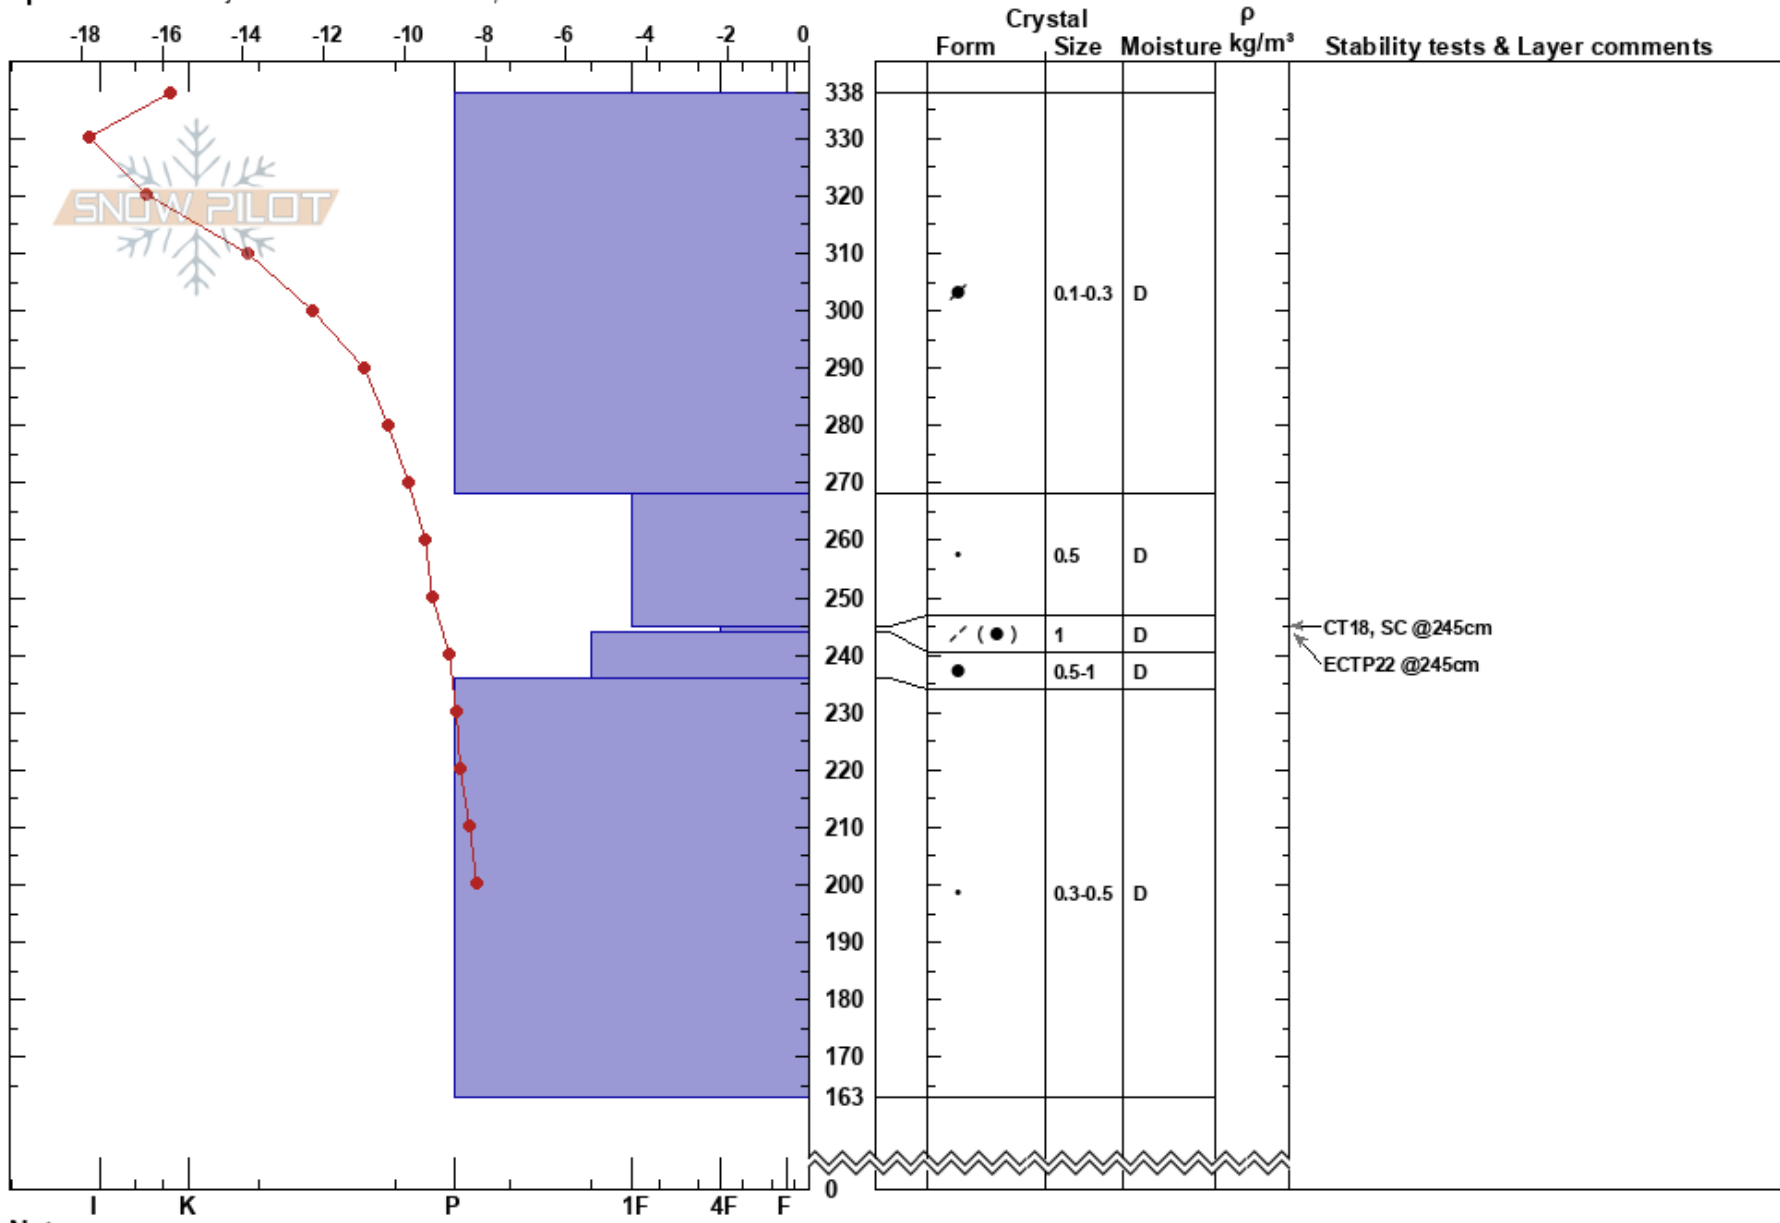

Kumroch av.path #7
 Kamchatka
 Russia
Elevation: 1075 m
Aspect:
Specifics: Pit is adjacent to avalanche: crown;

Mikhail Ryabchikov
 02/02/2023 - 11:45
Co-ord:
Slope Angle: 38°
Wind Loading: previous

Stability: **HS:**338 **Layer Notes:**
Air Temperature: -13.2°C **PF:** 3 245-244cm: Problematic layer
Sky Cover: CLR
Precipitation: NO
Wind: W Light Breeze