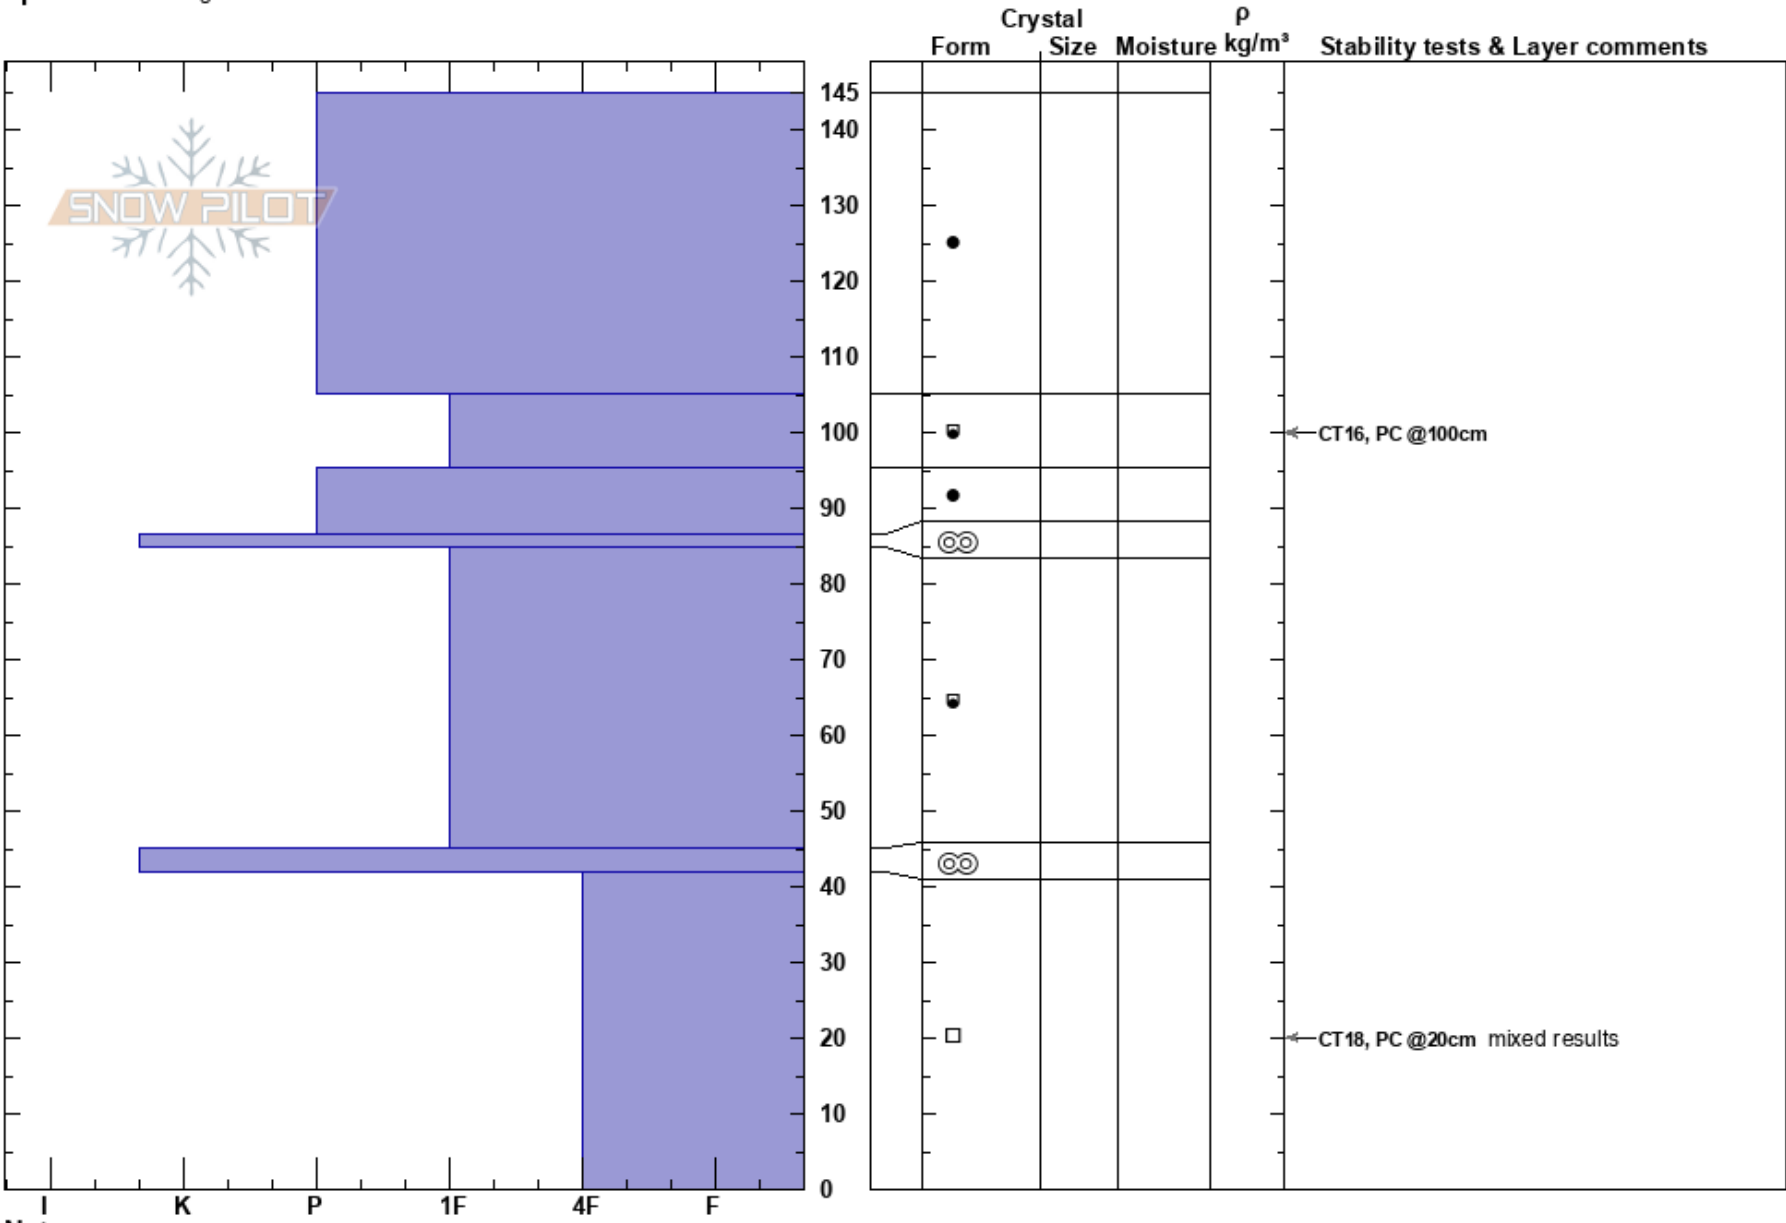

ace high
 Madison Range-N
 MT
 Elevation: 9500 ft
 Aspect:
 Specifics: Pit dug in a Ski Area

David Brown
 01/03/2018 - 10:30am
 Co-ord:
 Slope Angle: 40°
 Wind Loading: previous

Stability:
 Air Temperature:
 Sky Cover: CLR
 Precipitation: NO
 Wind: W Light Breeze

HS: 145

Layer Notes:

Notes: