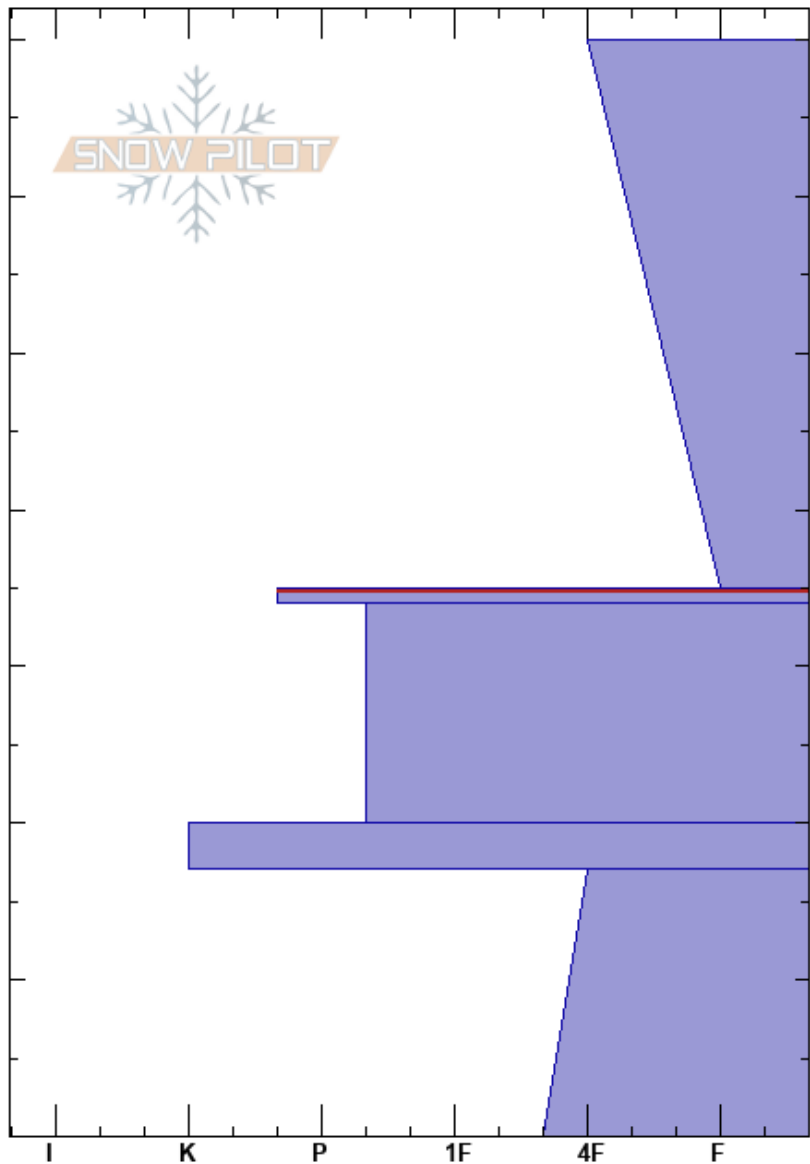

Taylor Crown
Teton Range
WY
Elevation: 9903 ft
Aspect: 150°

Jackson Knoll
01/31/2023 - 12:00pm
Co-ord: 43.52864N, -110.98307W
Slope Angle: 38°
Wind Loading: yes

Stability: Poor
Air Temperature: 10°C
Sky Cover: FEW
Precipitation: NO
Wind: NW Moderate

HS: 70
Layer Notes:
35-34cm: avalanche failure plane
35-34cm: Problematic layer
20-17cm: Nov 27 crust
17-0cm: Nov. facets and Oct. DH

Specifics: Pit is adjacent to avalanche: crown; Recent avalanche activity on similar slopes

Crystal Form	Crystal Size	Moisture	ρ kg/m ³	Stability tests & Layer comments
/	1			
- (Ø)				35-34cm: avalanche failure plane
•	0.5			
⊙				20-17cm: Nov 27 crust
□ (A)	2.5-3			17-0cm: Nov. facets and Oct. DH