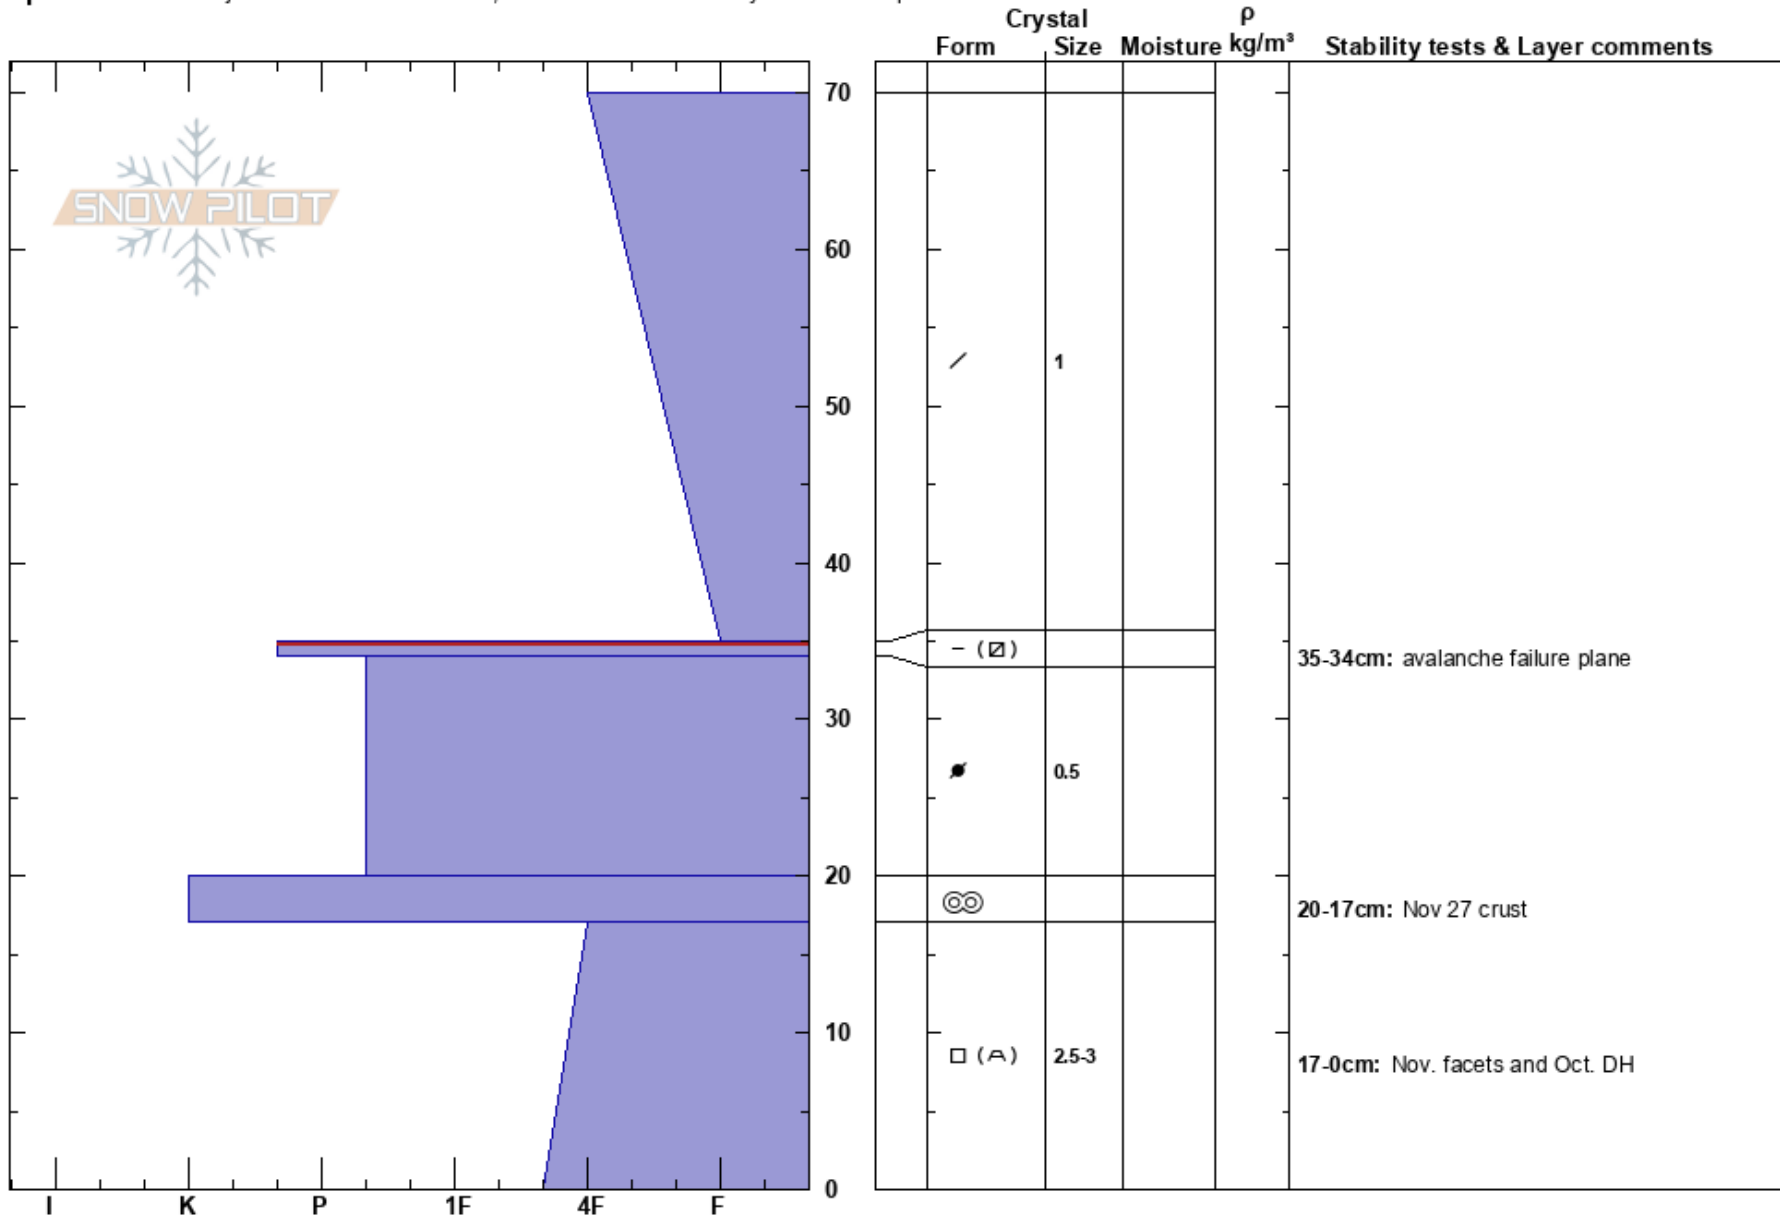

Taylor Crown
Teton Range
WY
Elevation: 9903 ft
Aspect: 150°

Jackson Knoll
01/31/2023 - 12:00pm
Co-ord: 43.52864N, -110.98307W
Slope Angle: 38°
Wind Loading: yes

Stability: Poor
Air Temperature: 10°C
Sky Cover: FEW
Precipitation: NO
Wind: NW Moderate

HS: 70
Layer Notes:
35-34cm: avalanche failure plane
35-34cm: Problematic layer
20-17cm: Nov 27 crust
17-0cm: Nov. facets and Oct. DH

Specifics: Pit is adjacent to avalanche: crown; Recent avalanche activity on similar slopes