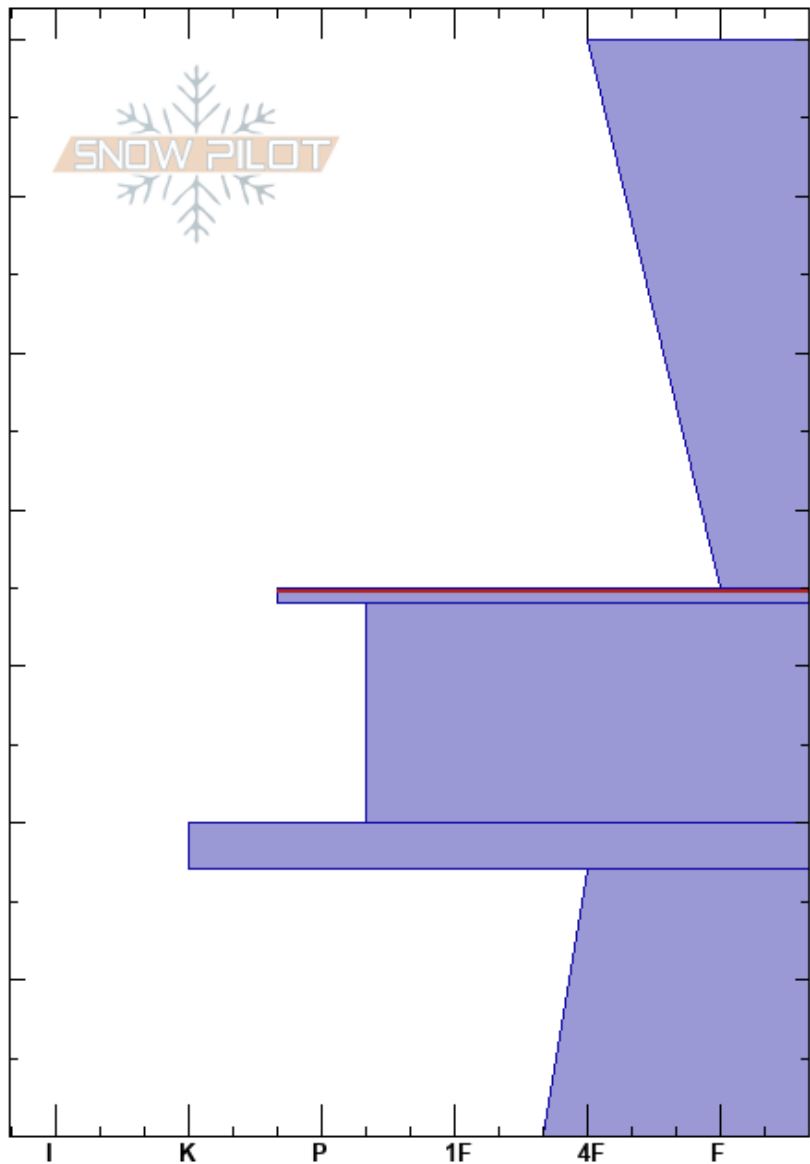

Taylor Crown  
Teton Range  
WY  
Elevation: 9903 ft  
Aspect: 150°

Jackson Knoll  
01/31/2023 - 12:00pm  
Co-ord: 43.52864N, -110.98307W  
Slope Angle: 38°  
Wind Loading: yes

Stability: Poor  
Air Temperature: 10°C  
Sky Cover: FEW  
Precipitation: NO  
Wind: NW Moderate

HS: 70  
Layer Notes:  
35-34cm: avalanche failure plane  
35-34cm: Problematic layer  
20-17cm: Nov 27 crust  
17-0cm: Nov. facets and Oct. DH

Specifics: Pit is adjacent to avalanche: crown; Recent avalanche activity on similar slopes

Crystal Form	Crystal Size	Moisture	$\rho$ kg/m <sup>3</sup>	Stability tests & Layer comments
/	1			
- (Ø)				35-34cm: avalanche failure plane
•	0.5			
⊙				20-17cm: Nov 27 crust
□ (A)	2.5-3			17-0cm: Nov. facets and Oct. DH