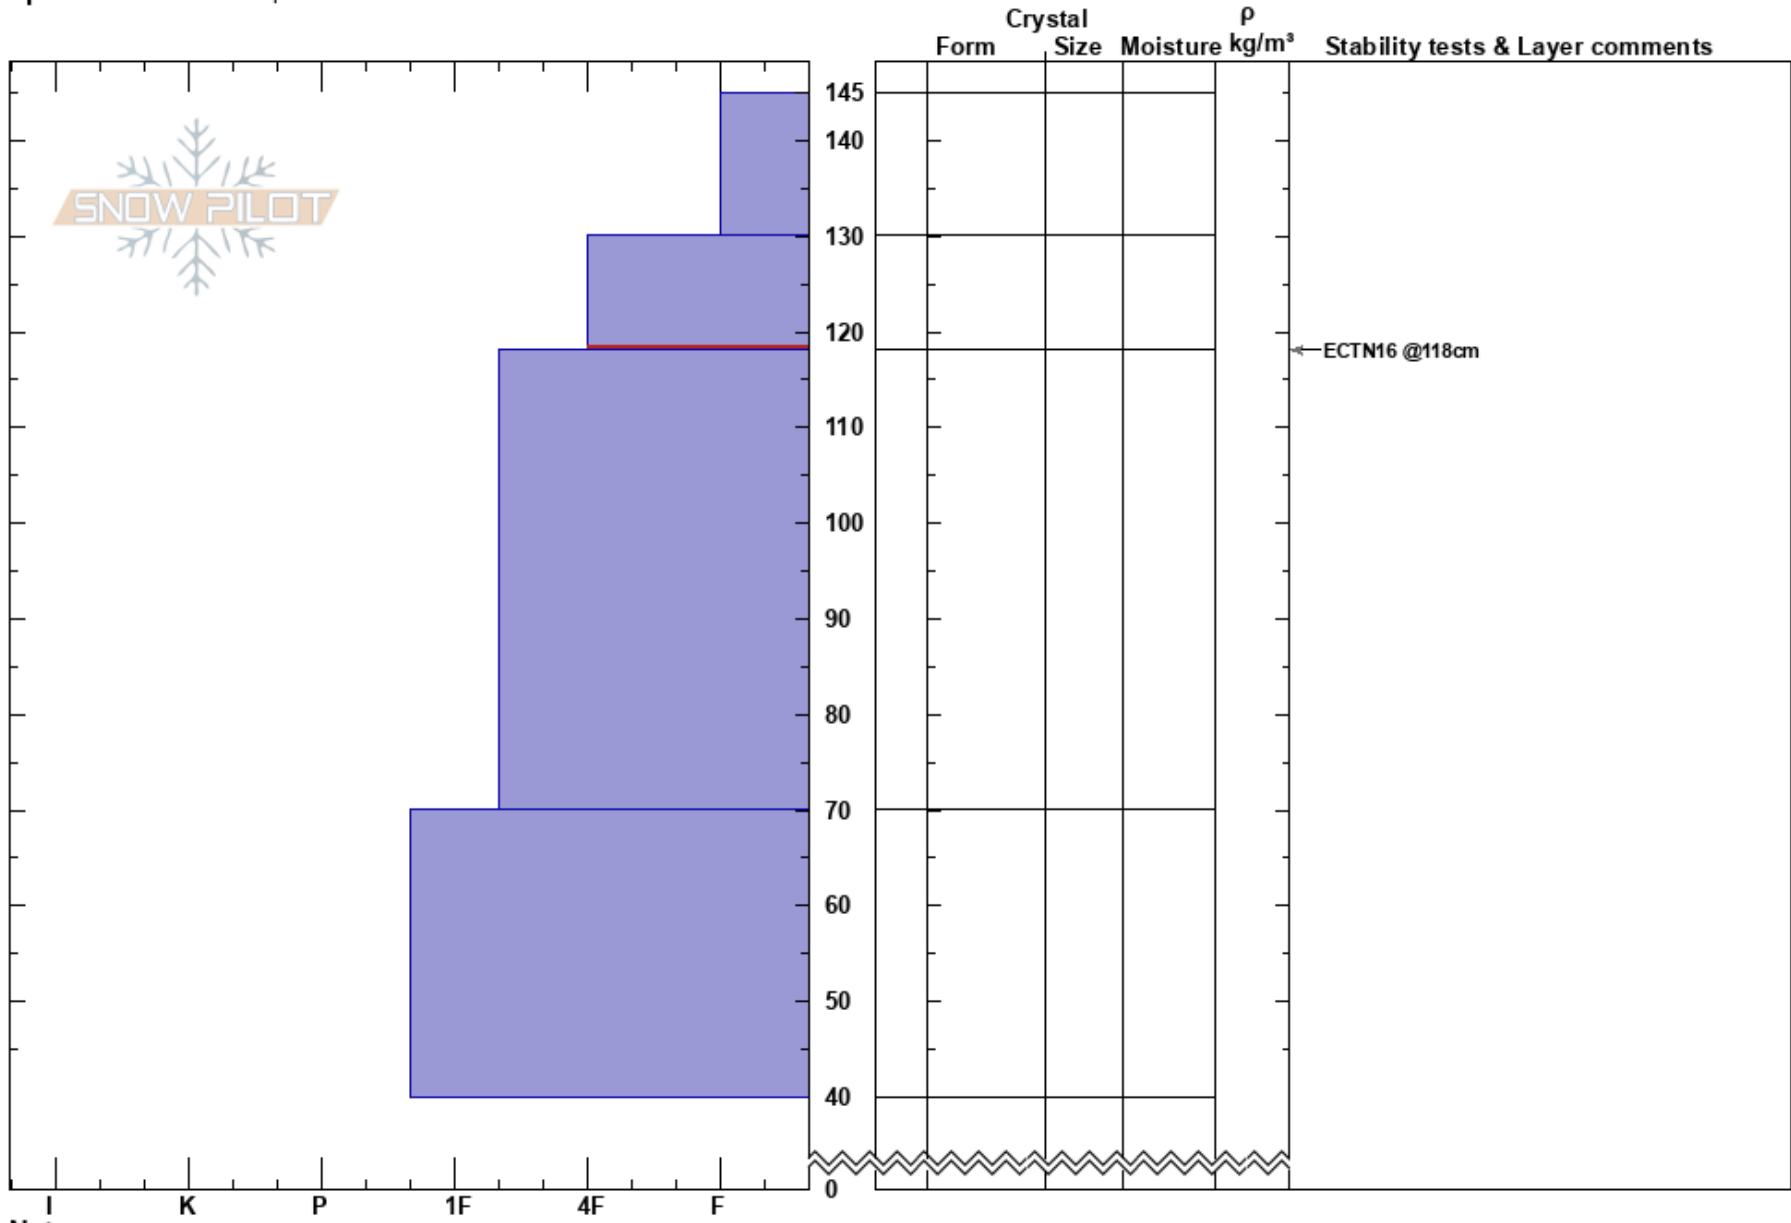

South of Cooke
 Absaroka Range
 MT
Elevation: 9150 ft
Aspect: 290°
Specifics: We skied slope

Don Carroll
 02/01/2023 - 1:00pm
Co-ord:
Slope Angle: 30°
Wind Loading:

Stability: **HS:** 145 **Layer Notes:**
Air Temperature: 10°F **PF:** 40 130-118cm: Problematic layer
Sky Cover: BKN **PS:** 30
Precipitation: S-1
Wind: Calm