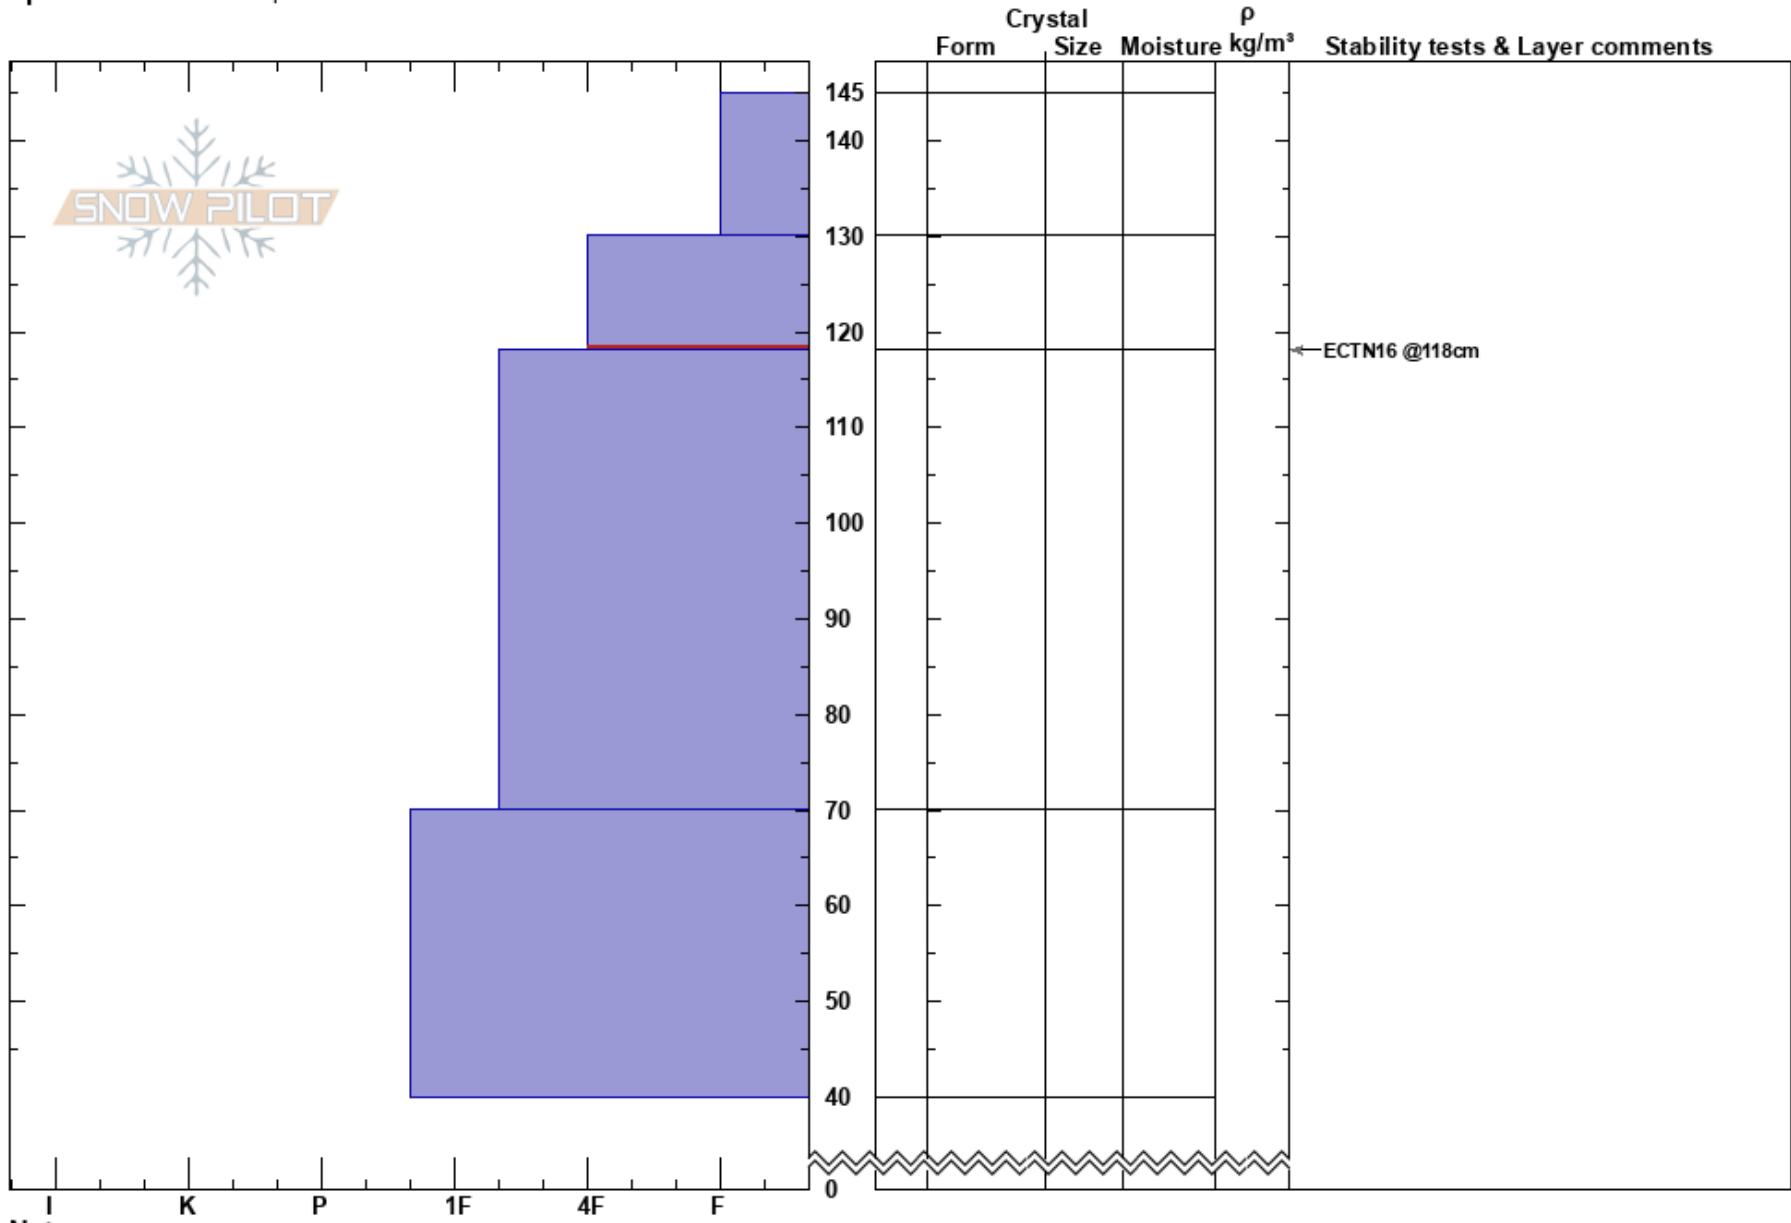

South of Cooke
 Absaroka Range
 MT
Elevation: 9150 ft
Aspect: 290°
Specifics: We skied slope

Don Carroll
 02/01/2023 - 1:00pm
Co-ord:
Slope Angle: 30°
Wind Loading:

Stability: **HS:** 145
Air Temperature: 10°F **PF:** 40 **130-118cm:** Problematic layer
Sky Cover: BKN **PS:** 30
Precipitation: S-1
Wind: Calm