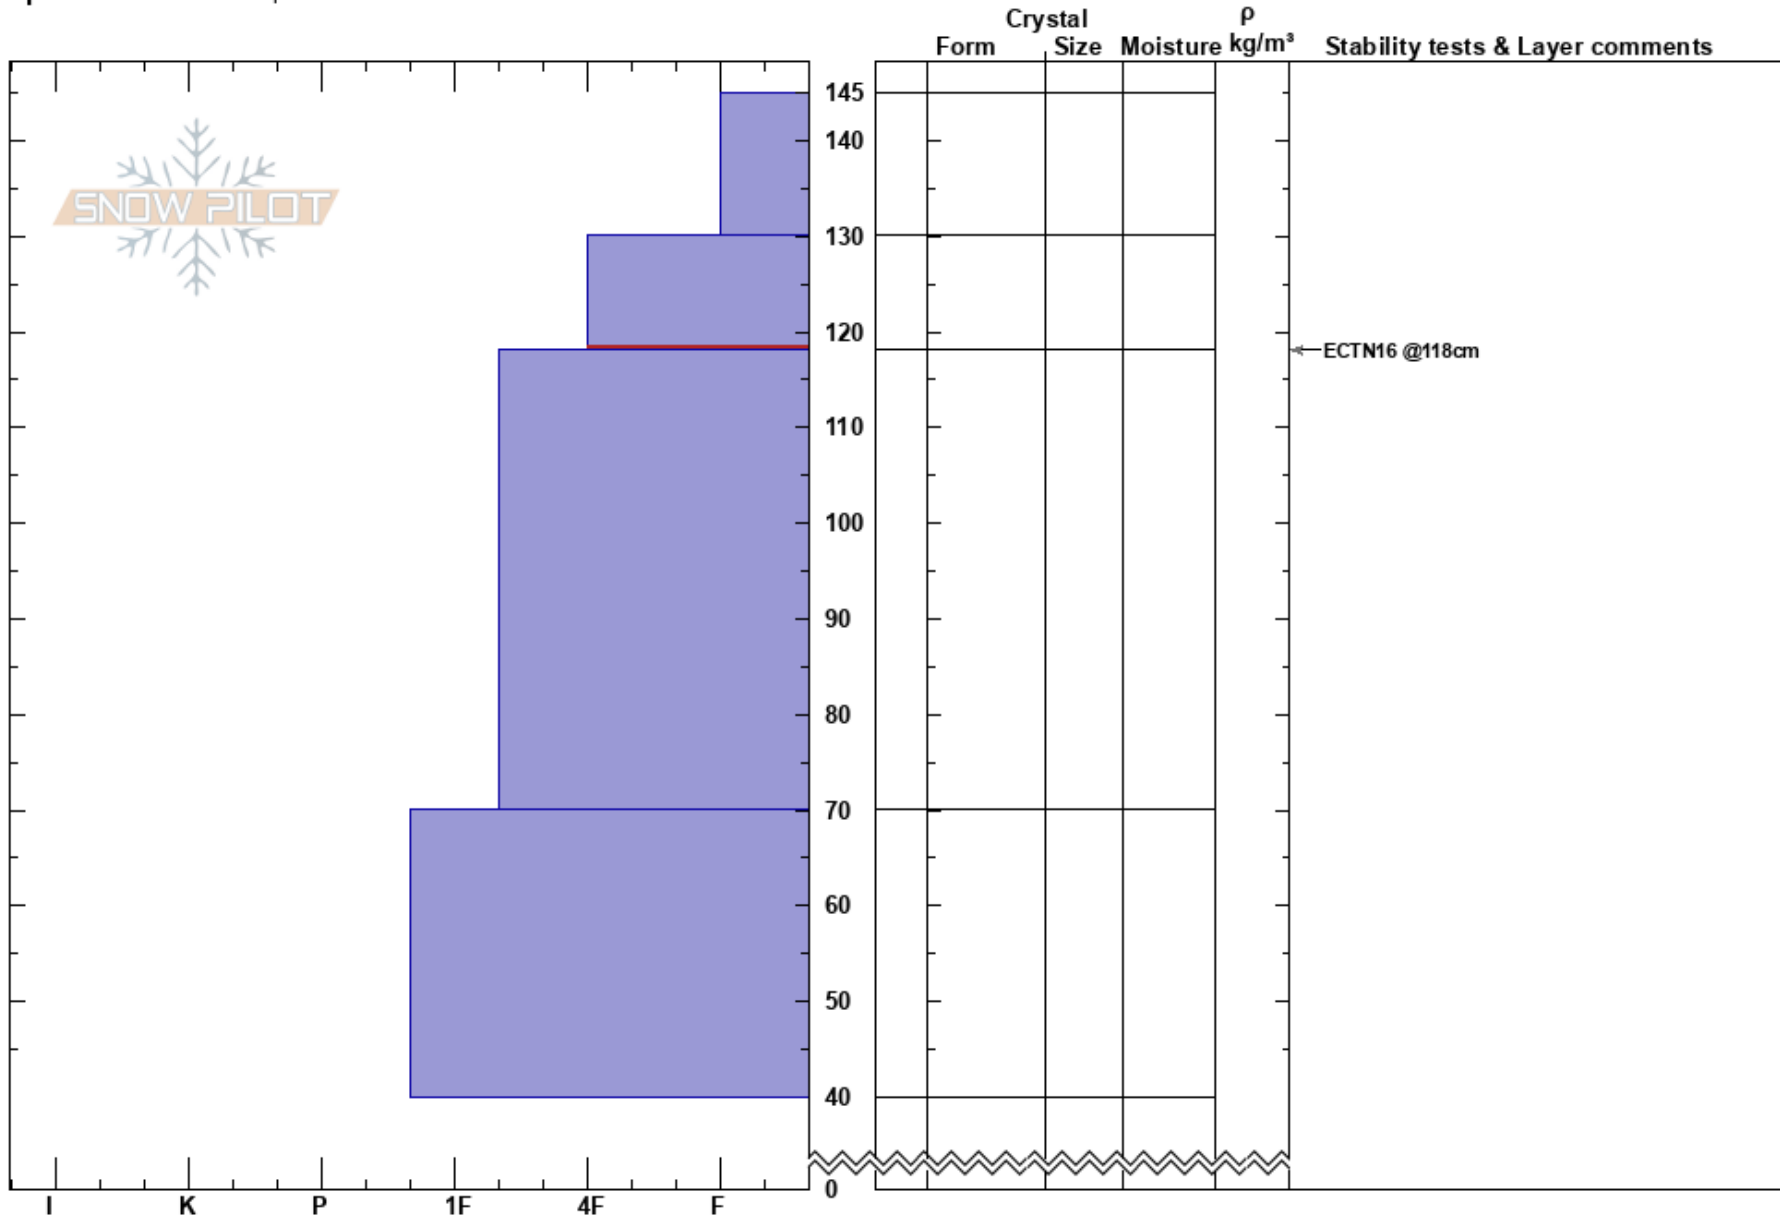

South of Cooke
 Absaroka Range
 MT
Elevation: 9150 ft
Aspect: 290°
Specifics: We skied slope

Don Carroll
 02/01/2023 - 1:00pm
Co-ord:
Slope Angle: 30°
Wind Loading:

Stability: **HS:** 145
Air Temperature: 10°F **PF:** 40 **Layer Notes:** 130-118cm: Problematic layer
Sky Cover: BKN **PS:** 30
Precipitation: S-1
Wind: Calm