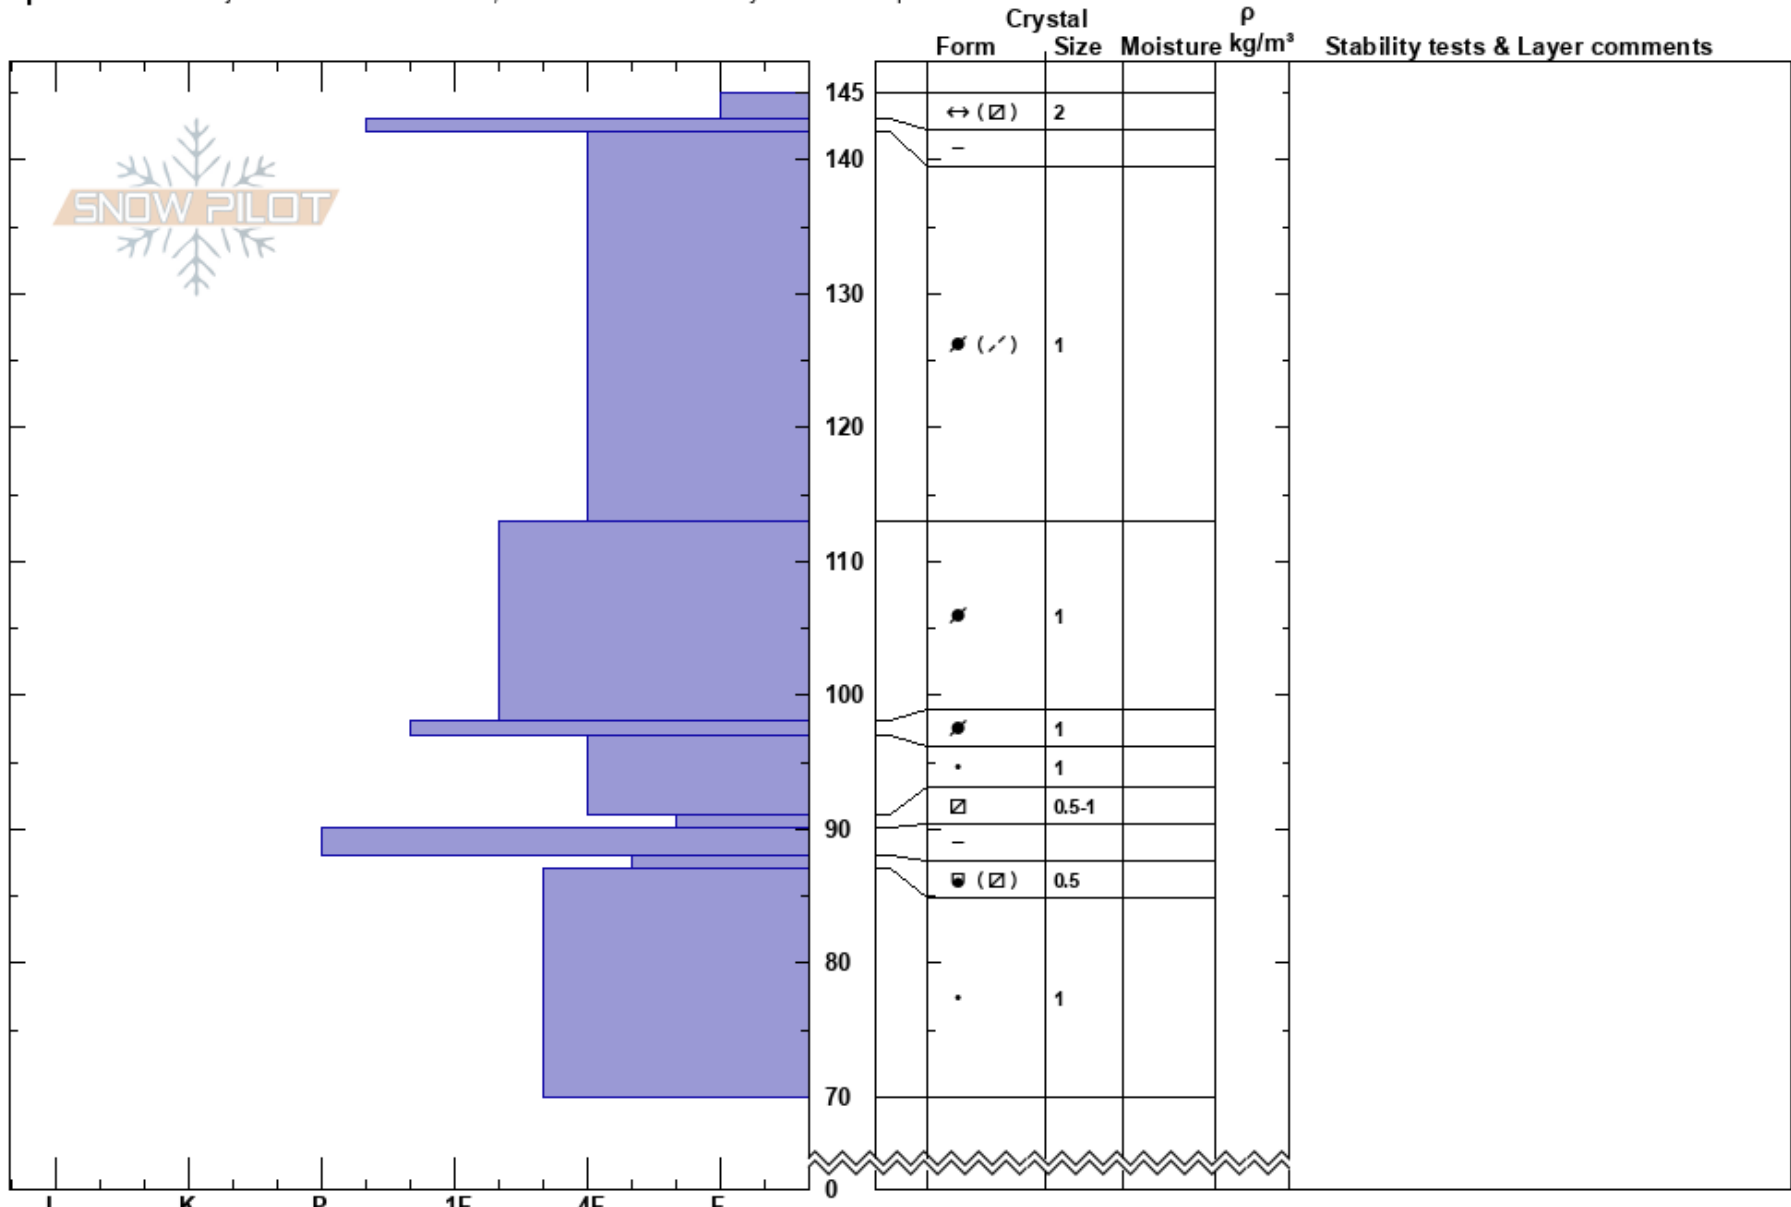

Mule Hollow Crown
 Wasatch Range
 UT
 Elevation: 9341 ft
 Aspect:

Nikki Champion
 02/01/2023 - 11:53am
 Co-ord: 40.64417N, -111.60420W
 Slope Angle: 40°
 Wind Loading: previous

Stability:
 Air Temperature: -0.6°C
 Sky Cover: CLR
 Precipitation: NO
 Wind: NW Calm

HS: 145
 Layer Notes:
 91-90cm: Problematic layer

Specifics: Pit is adjacent to avalanche: crown; Recent avalanche activity on similar slopes

Notes: