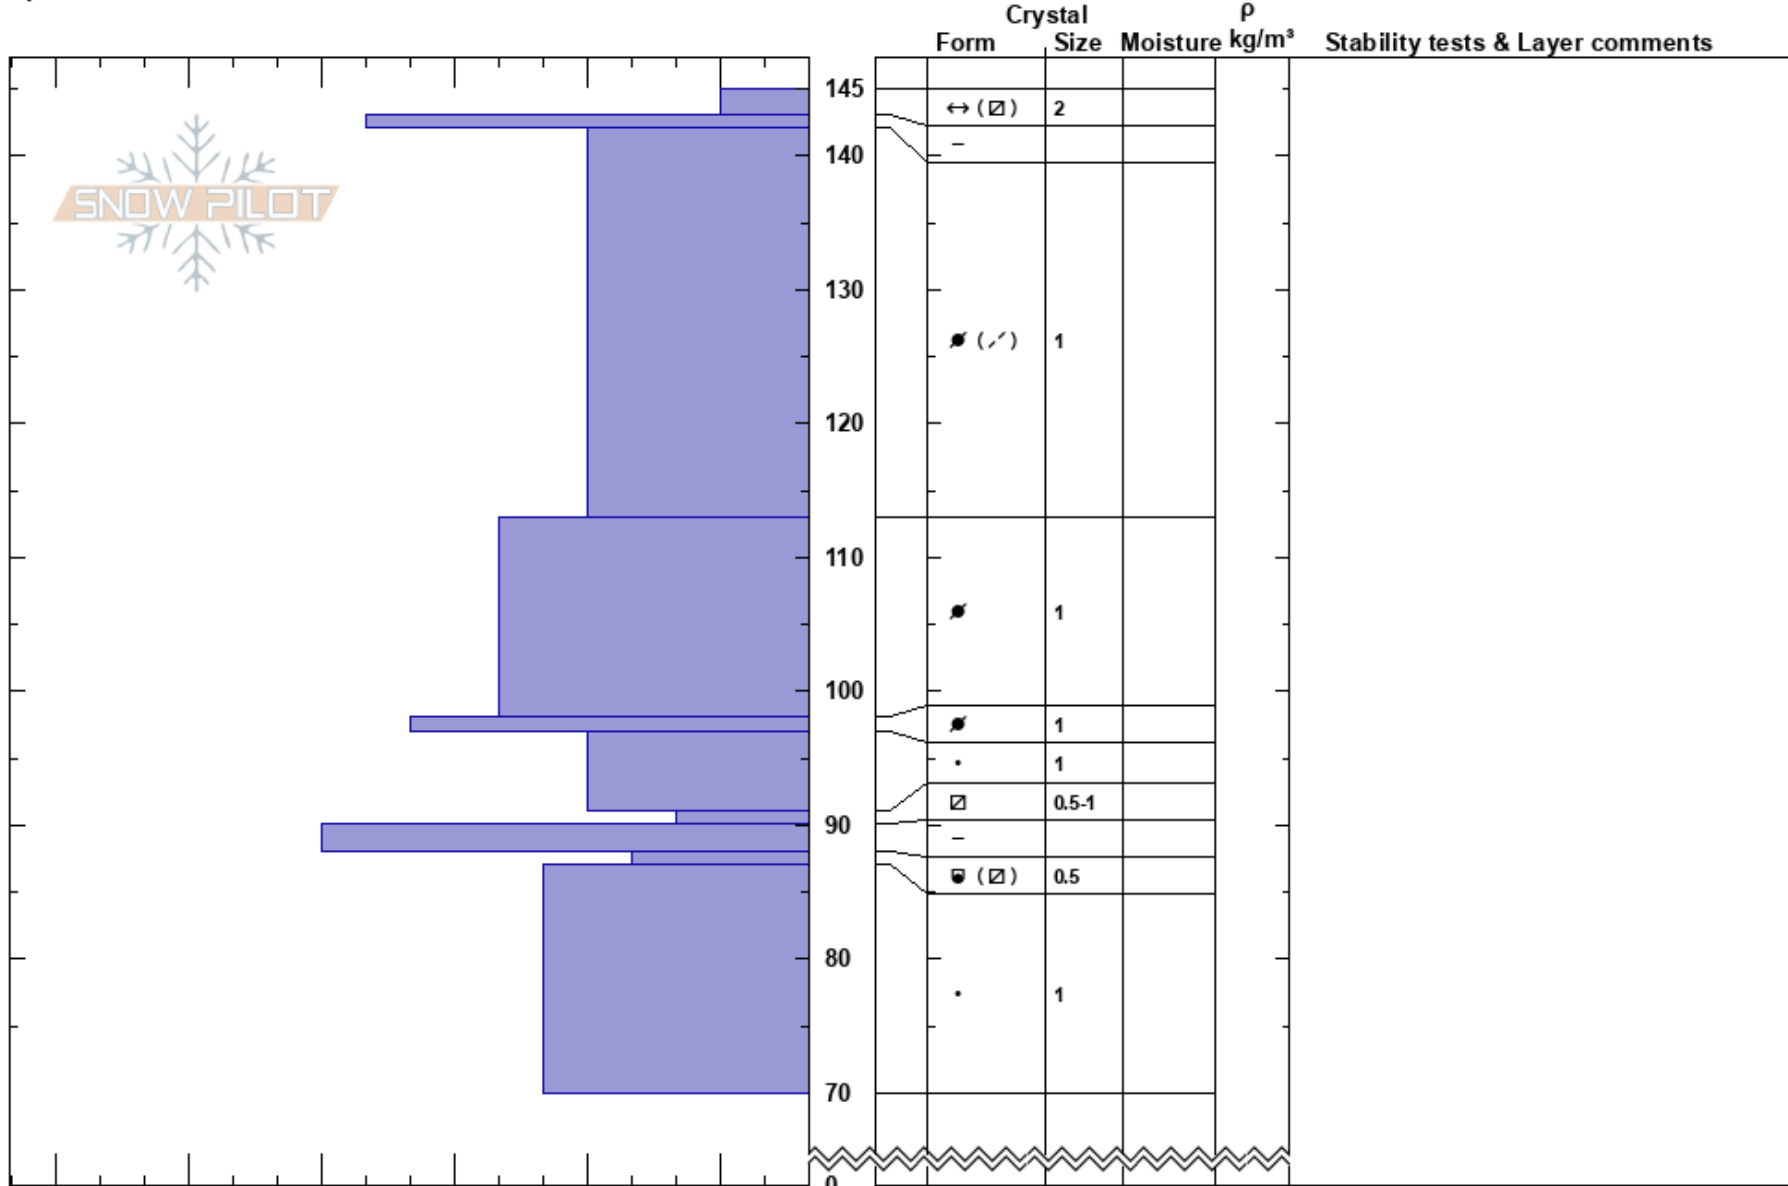

Mule Hollow Crown
 Wasatch Range
 UT
 Elevation: 9341 ft
 Aspect:

Nikki Champion
 02/01/2023 - 11:53am
 Co-ord: 40.64417N, -111.60420W
 Slope Angle: 40°
 Wind Loading: previous

Stability:
 Air Temperature: -0.6°C
 Sky Cover: CLR
 Precipitation: NO
 Wind: NW Calm

HS: 145
 Layer Notes:
 91-90cm: Problematic layer

Specifics: Pit is adjacent to avalanche: crown; Recent avalanche activity on similar slopes

Notes: