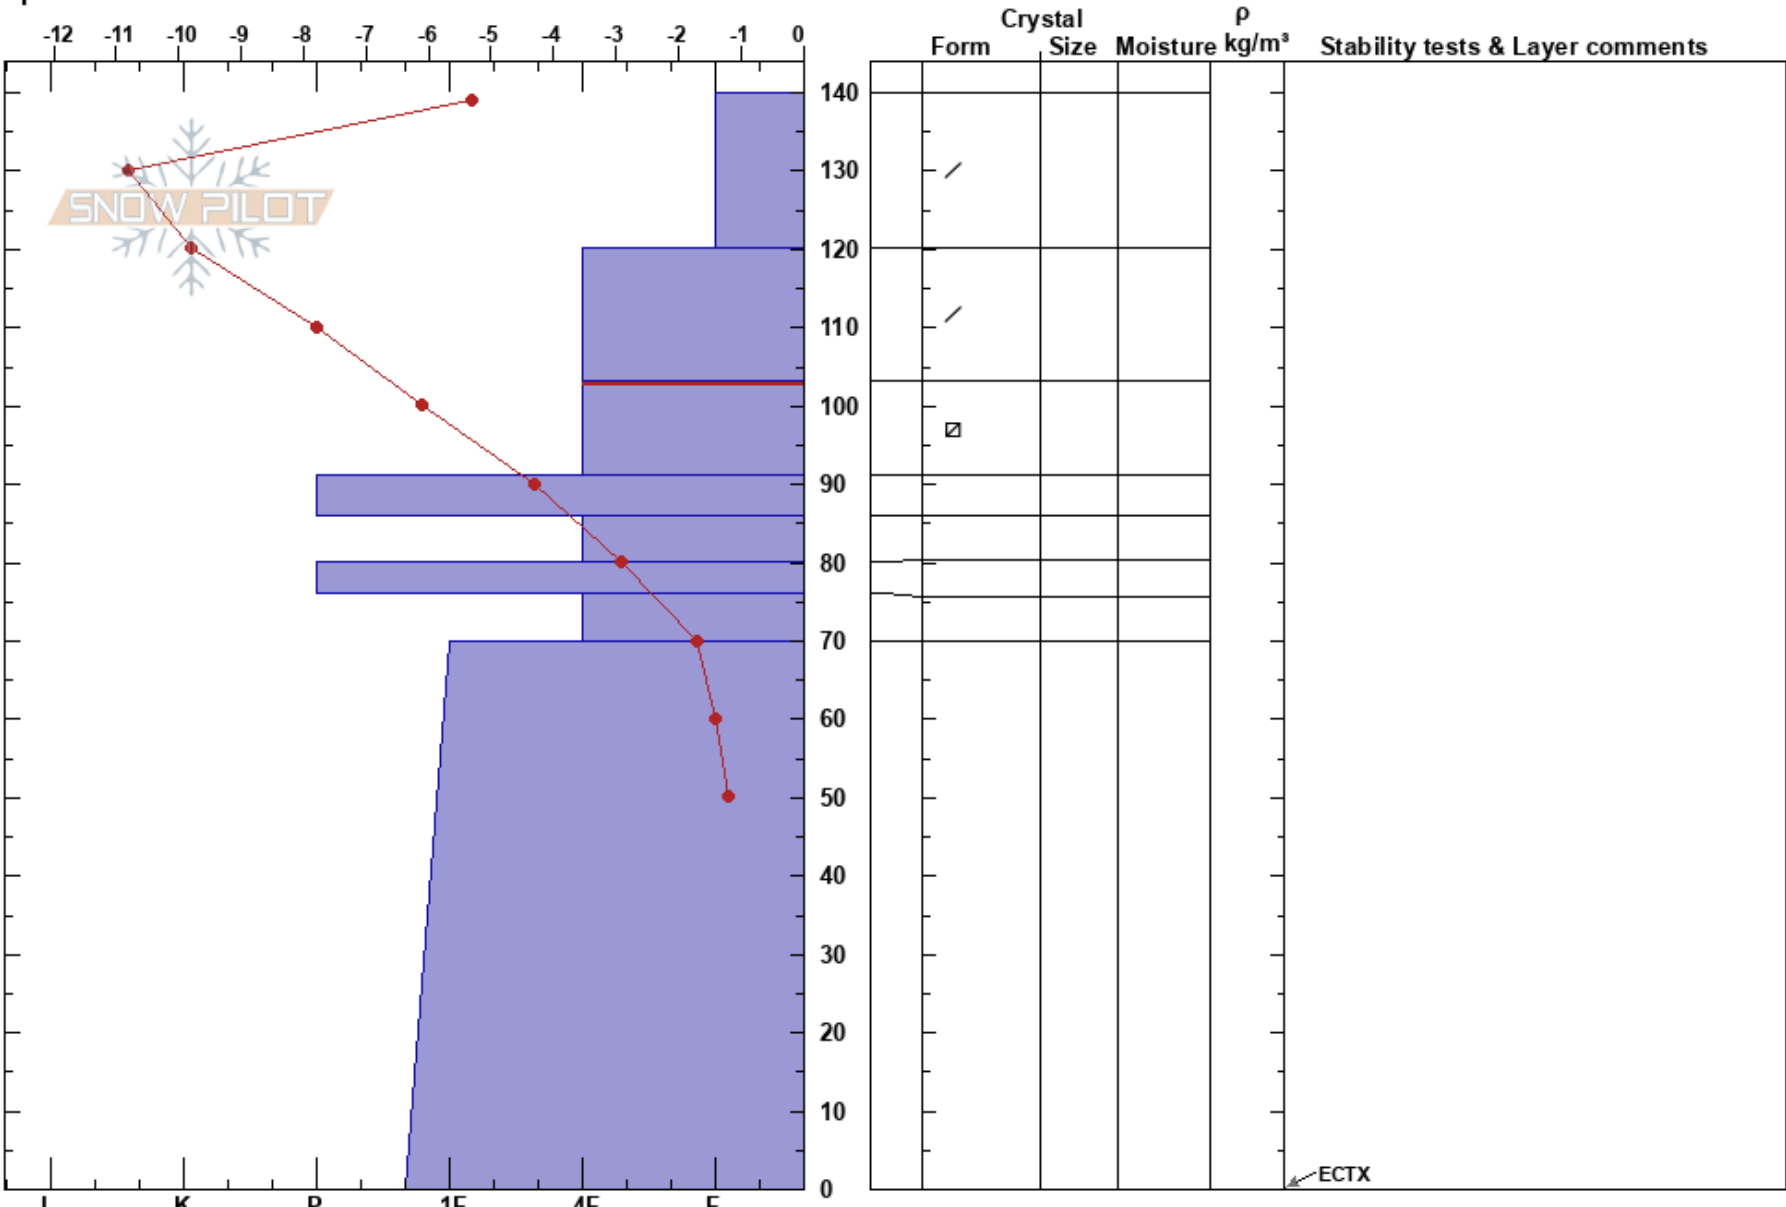

Dugway Shoulder
 Bear River Range
 UT
 Elevation: 6205 ft
 Aspect: W
 Specifics:

paige pagnucco
 02/01/2023 - 2:00pm
 Co-ord: 41.82967N, -111.60029W
 Slope Angle: 29°
 Wind Loading:

Stability:
 Air Temperature: -3.8°C
 Sky Cover: CLR
 Precipitation: NO
 Wind:
 HS: 140
 Layer Notes:
 103-91cm: Problematic layer