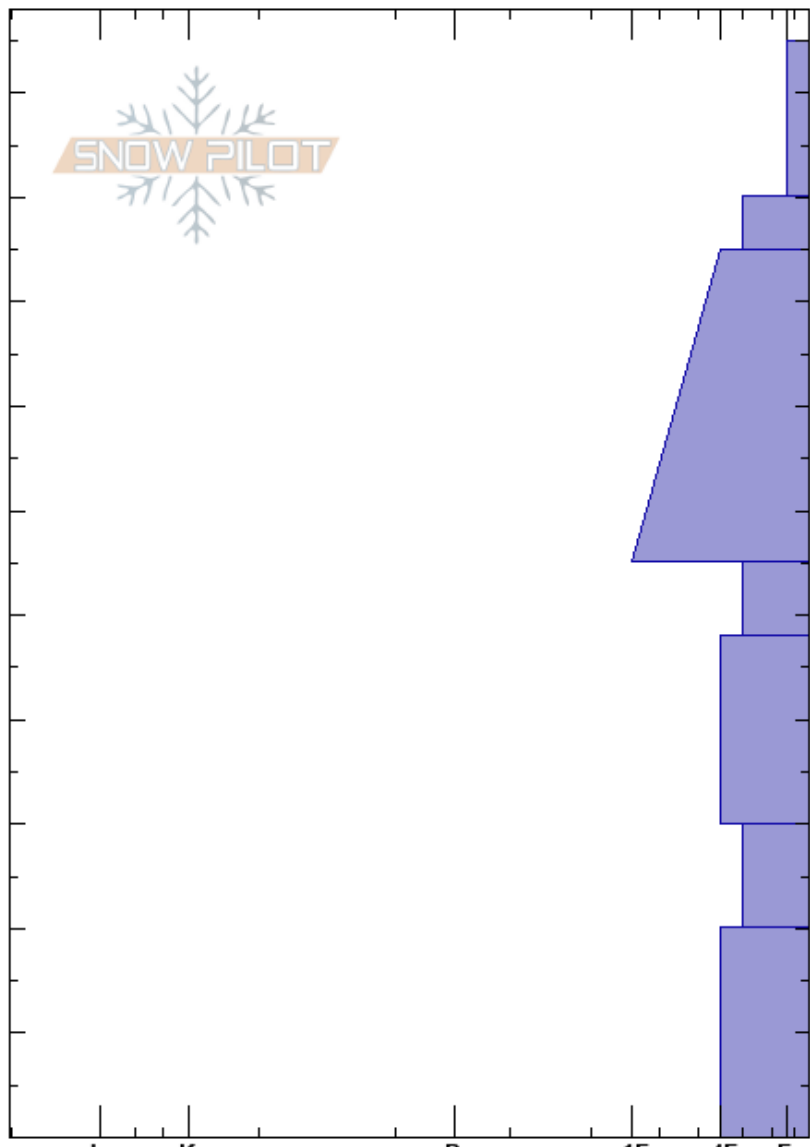

Watrose
 Front Range
 CO
 Elevation: 11200 ft
 Aspect: E
 Specifics:

Ian Fowler
 02/01/2023 - 12:00pm
 Co-ord: 13S 427470W 4396898N
 Slope Angle:
 Wind Loading:

Stability:
 Air Temperature:
 Sky Cover:
 Precipitation:
 Wind:

HS: 105
 PF: 105 30-20cm: Problematic layer
 PS: 50

Height (cm)	Crystal		Moisture	ρ kg/m ³	Stability tests & Layer comments
	Form	Size			
105					
90	/				
85	□	0.5			← ECTN5 @90cm
70	□	0.5			
55	□	1-2			
40	□	1-2			
30	□ (^)	2-4			
20	^	2-4			