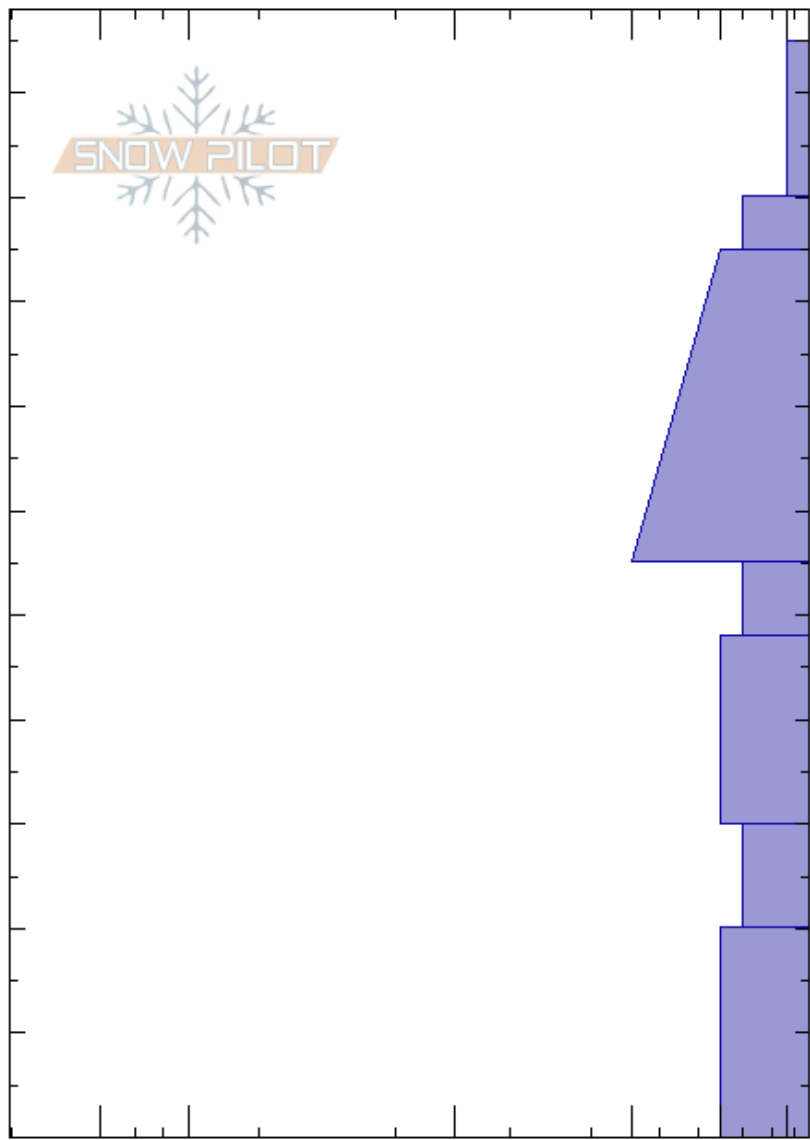

Watrose
 Front Range
 CO
 Elevation: 11200 ft
 Aspect: E
 Specifics:

Ian Fowler
 02/01/2023 - 12:00pm
 Co-ord: 13S 427470W 4396898N
 Slope Angle:
 Wind Loading:

Stability:
 Air Temperature:
 Sky Cover:
 Precipitation:
 Wind:

HS: 105
 PF: 105 30-20cm: Problematic layer
 PS: 50

Height (cm)	Crystal		Moisture	ρ kg/m ³	Stability tests & Layer comments
	Form	Size			
105					
90	□	0.5			← ECTN5 @90cm
70	□	0.5			
50	□	1-2			
40	□	1-2			
30	□ (^)	2-4			
20					
10	^	2-4			
0					