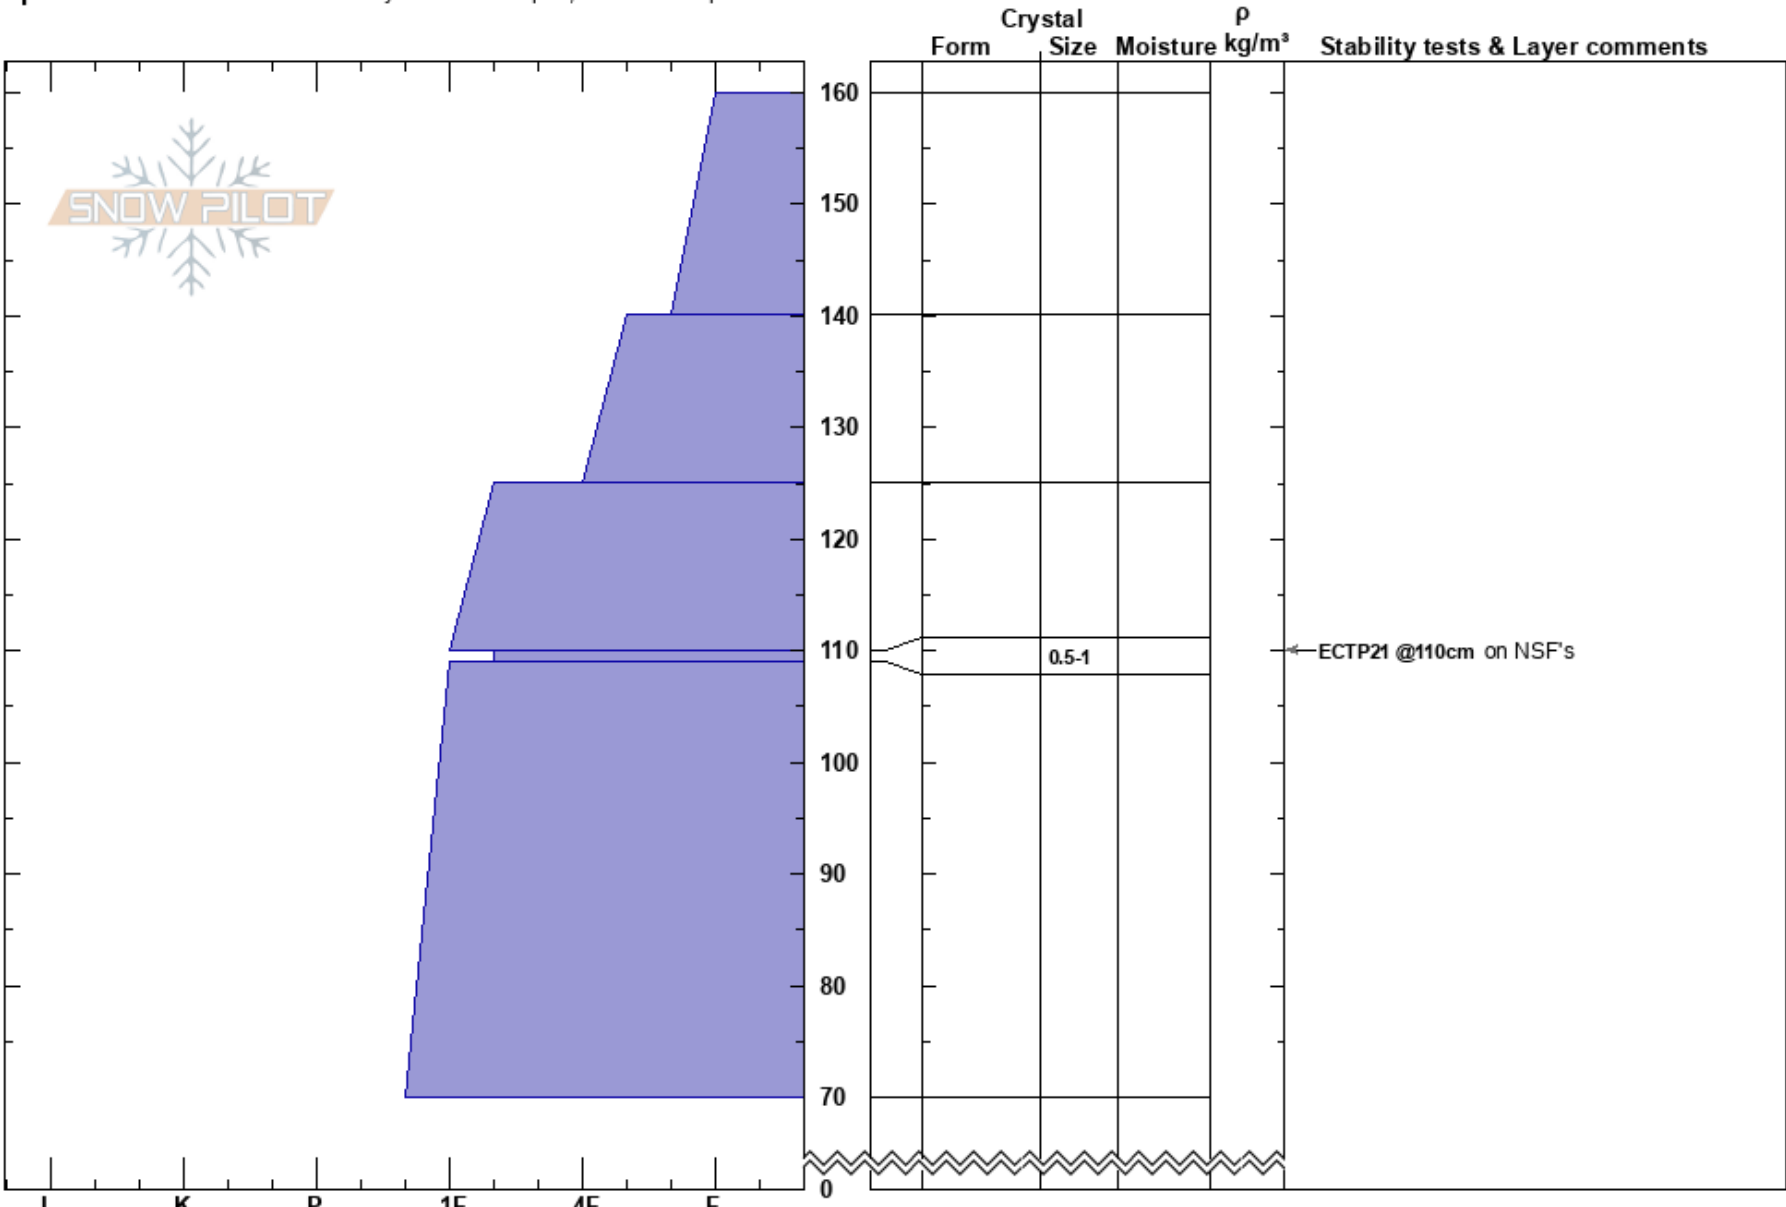

Pinedale SE  
 Teton Range  
 WY  
 Elevation: 9628 ft  
 Aspect: SE  
 Specifics: Recent avalanche activity on similar slopes; We skied slope

Brian Smith  
 02/01/2023 - 11:22am  
 Co-ord: 43.57886N, -110.87984W  
 Slope Angle: 25°  
 Wind Loading:

Stability:  
 Air Temperature: 20°F  
 Sky Cover: SCT  
 Precipitation: S-1  
 Wind: S Light Breeze

HS: 160  
 PS: 20 110-109cm: Problematic layer

Notes: