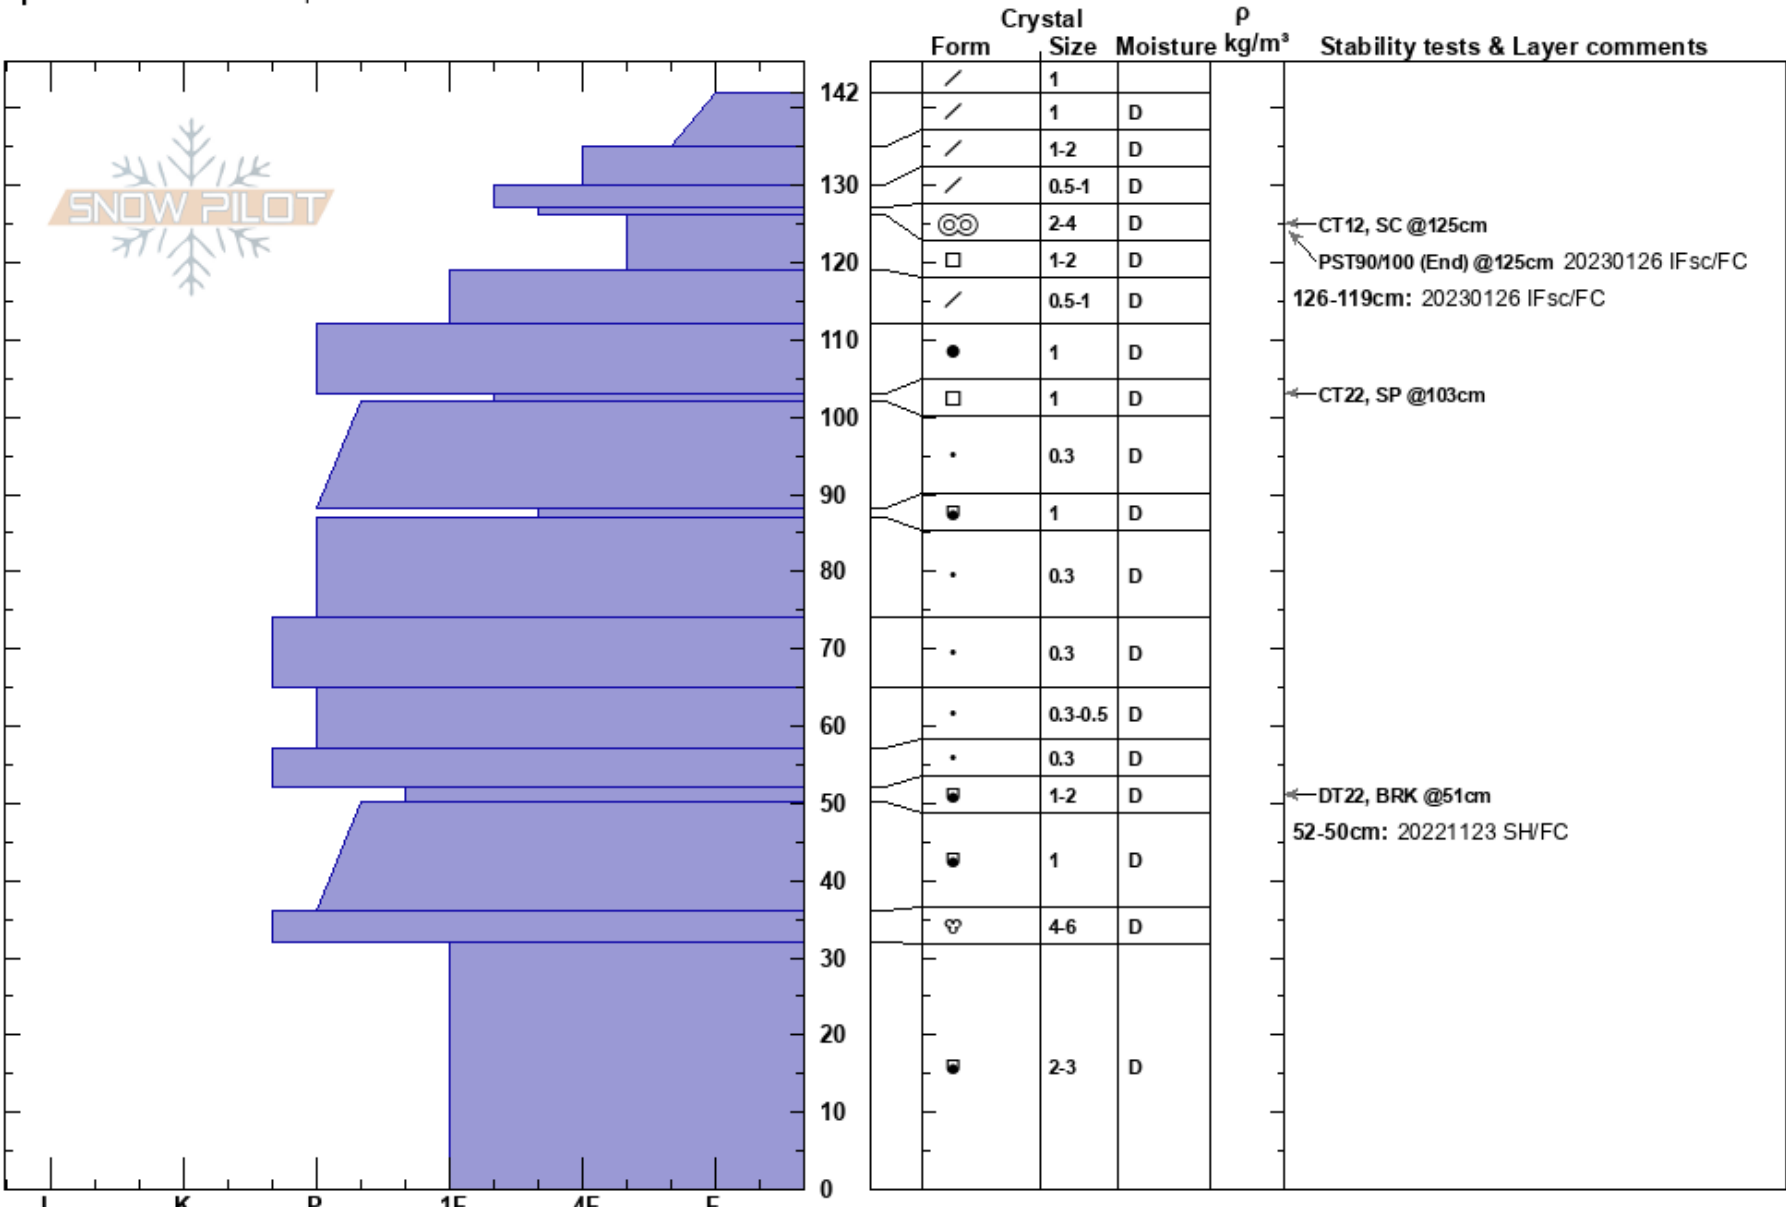

W. Monument
 Bear River Range
 UT
 Elevation: 8836 ft
 Aspect: W
 Specifics: Ski tracks on slope

Noah Sievers
 02/01/2023 - 11:50am
 Co-ord: 41.42853N, -111.72383W
 Slope Angle:
 Wind Loading:

Stability: Good
 Air Temperature:
 Sky Cover: CLR
 Precipitation: NO
 Wind: Calm

HS: 142
 PF: 30
 PS: 15
 126-119cm: 20230126 IFsc/FC
 126-119cm: Problematic layer
 52-50cm: 20221123 SH/FC

Notes: