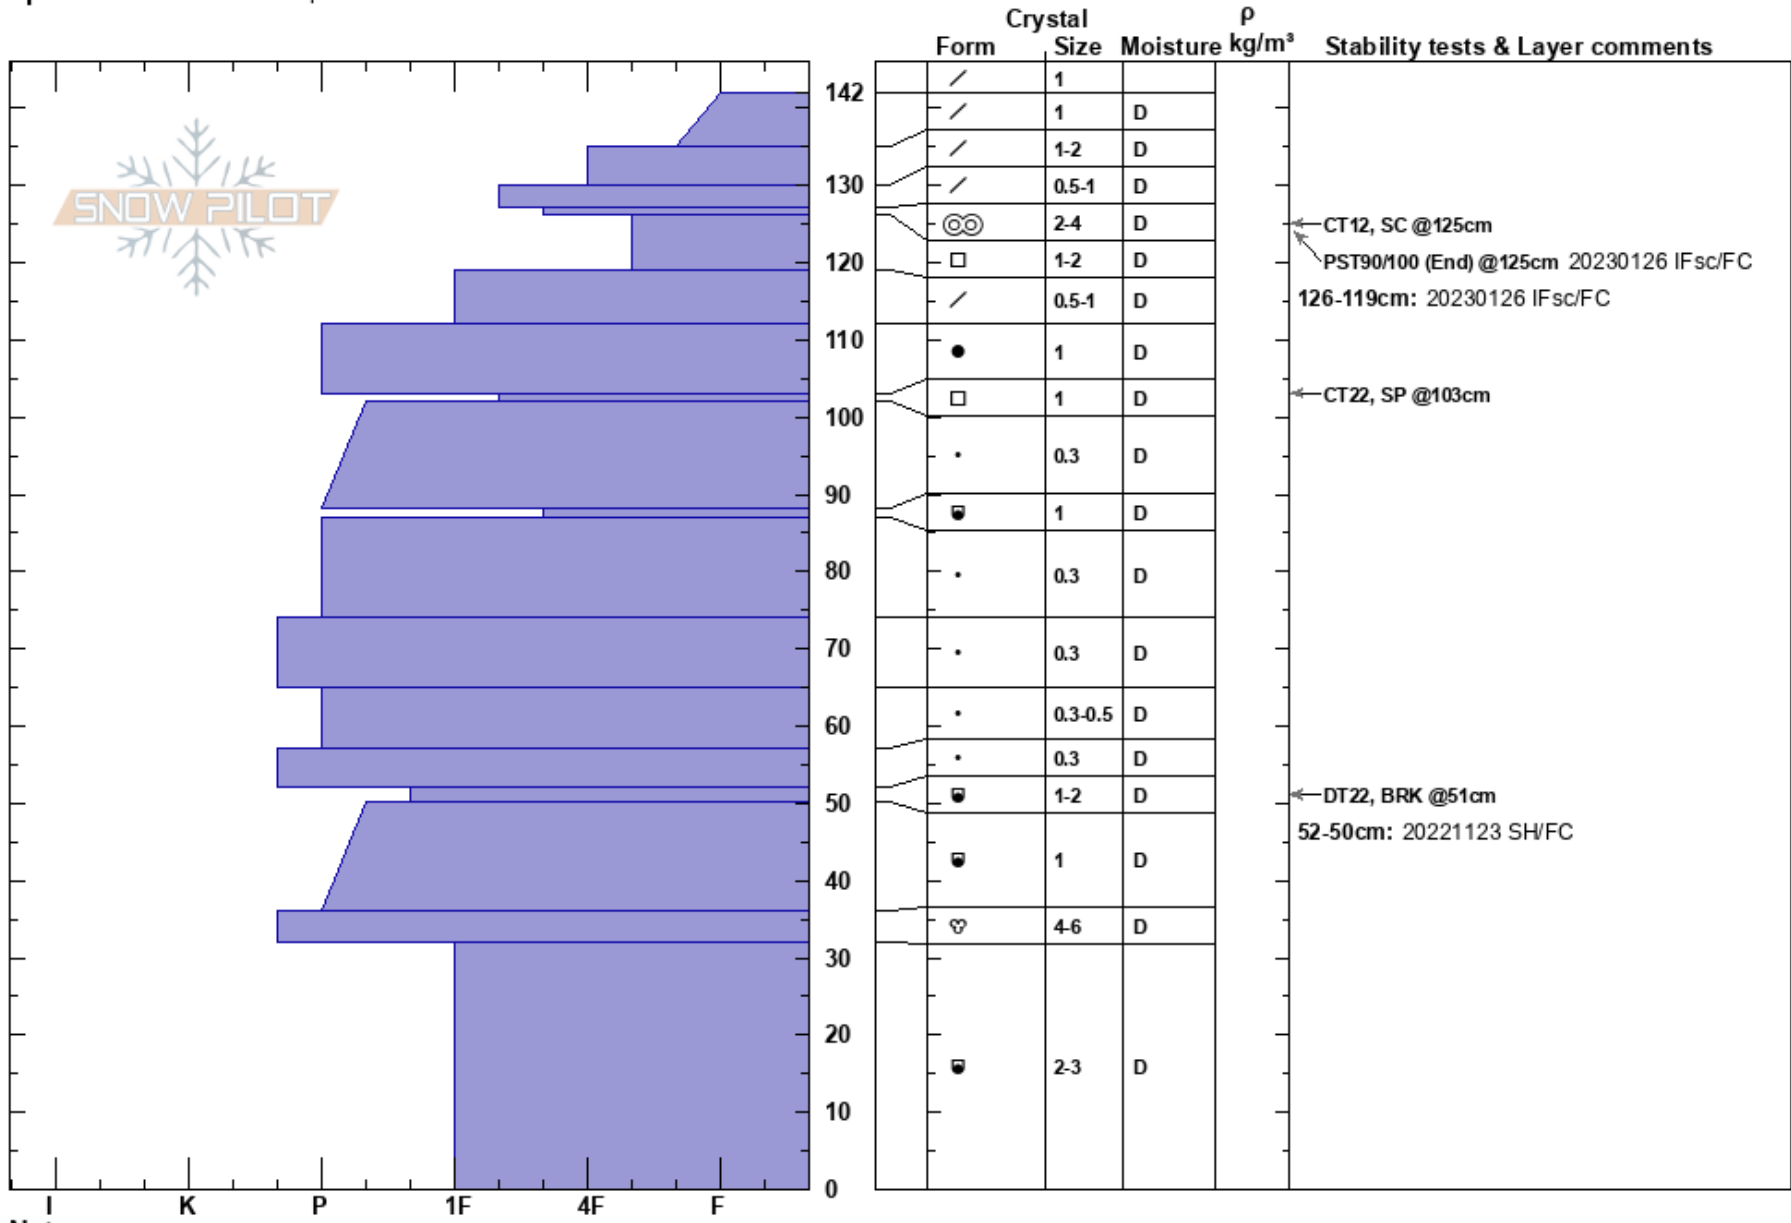

W. Monument  
 Bear River Range  
 UT  
 Elevation: 8836 ft  
 Aspect: W  
 Specifics: Ski tracks on slope

Noah Sievers  
 02/01/2023 - 11:50am  
 Co-ord: 41.42853N, -111.72383W  
 Slope Angle:  
 Wind Loading:

Stability: Good  
 Air Temperature:  
 Sky Cover: CLR  
 Precipitation: NO  
 Wind: Calm

HS: 142  
 PF: 30  
 PS: 15  
 126-119cm: 20230126 IFsc/FC  
 126-119cm: Problematic layer  
 52-50cm: 20221123 SH/FC