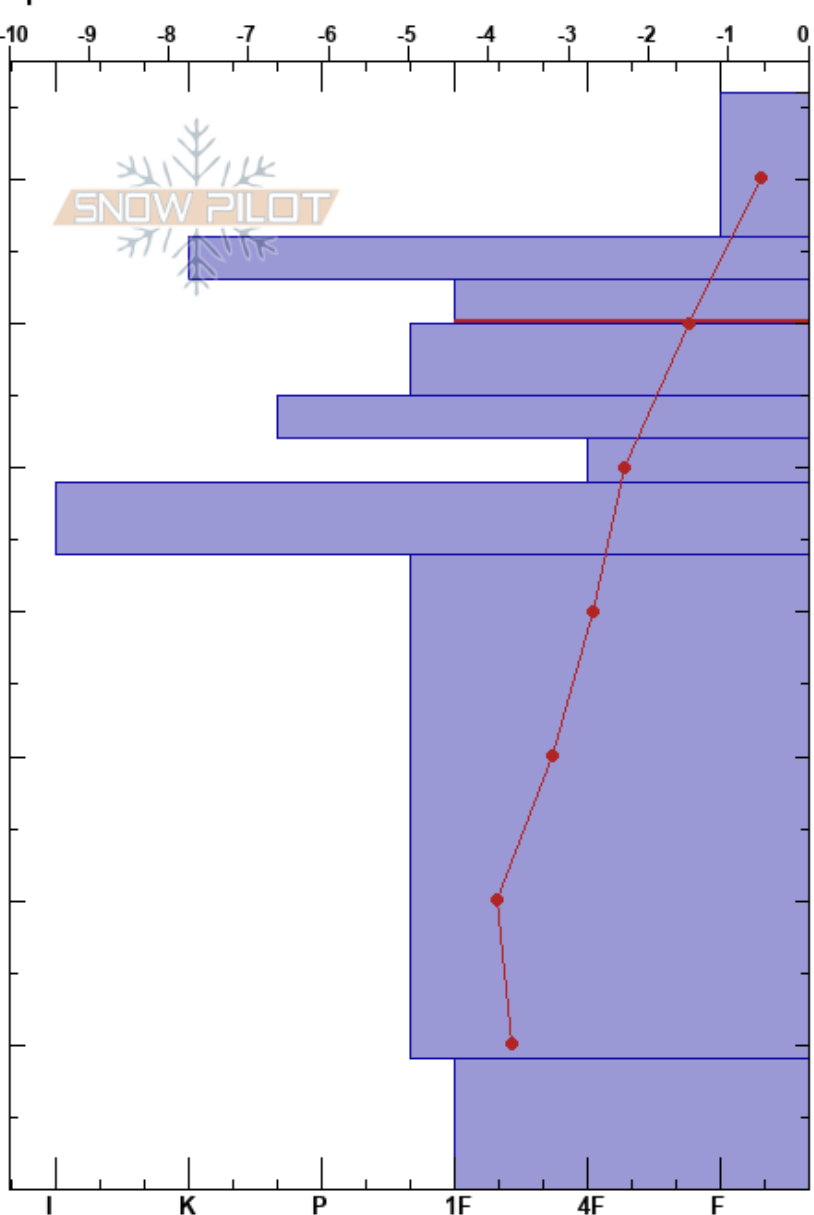

Mine Cr Wx  
 North Cascades  
 BC  
 Elevation: 1108 m  
 Aspect:  
 Specifics:

Megan Burns  
 01/02/2023 - 10:52  
 Co-ord: 49.69100N, -121.01500W  
 Slope Angle: 0°  
 Wind Loading:

Stability: **HS:76**  
 Air Temperature: -1.5°C PF: 20 63-60cm: Problematic layer  
 Sky Cover: OVC  
 Precipitation: S-1  
 Wind: SW Light Breeze

Form	Crystal		Moisture	$\rho$ kg/m <sup>3</sup>	Stability tests & Layer comments
	Size				
/	0.5-2		D		
⊙⊙			D		
□	0.5-1.5		D		
∩ (B)	1-2 (1)				
⊙⊙					
B	0.5-1				
⊙⊙					
∩ (B)	2-3 (1)				
^	3-5				

**Notes:** Obj: Snowpack mapping  
 Descr: Flat area adjacent to the Wx  
 MB, MW