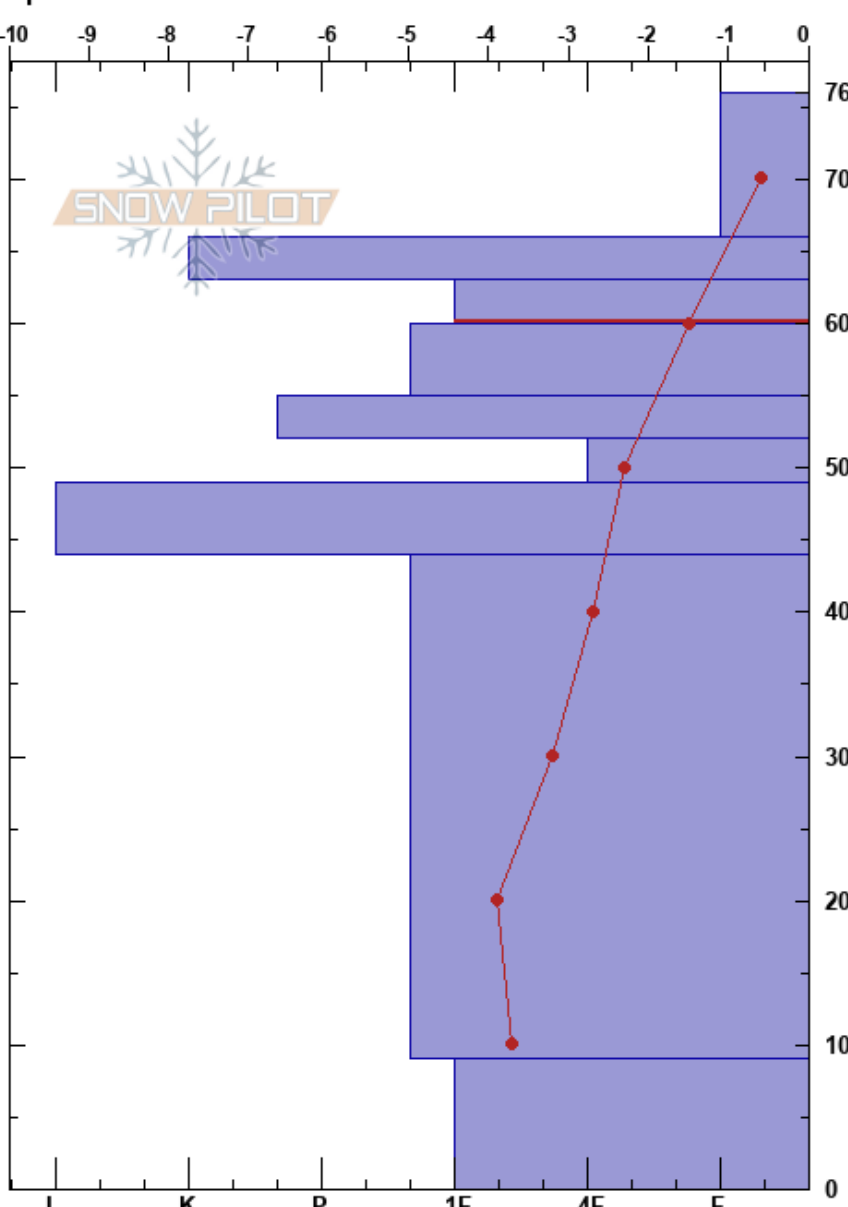

Mine Cr Wx
 North Cascades
 BC
 Elevation: 1108 m
 Aspect:
 Specifics:

Megan Burns
 01/02/2023 - 10:52
 Co-ord: 49.69100N, -121.01500W
 Slope Angle: 0°
 Wind Loading:

Stability: **HS:76**
 Air Temperature: -1.5°C PF: 20 63-60cm: Problematic layer
 Sky Cover: OVC
 Precipitation: S-1
 Wind: SW Light Breeze

Form	Crystal		Moisture	ρ kg/m³	Stability tests & Layer comments
	Size				
/	0.5-2		D		
⊙⊙			D		
□	0.5-1.5		D		
∇ (B)	1-2 (1)				
⊙⊙					
B	0.5-1				
⊙⊙					
∇ (B)	2-3 (1)				
∧	3-5				

Notes: Obj: Snowpack mapping
 Descr: Flat area adjacent to the Wx
 MB, MW