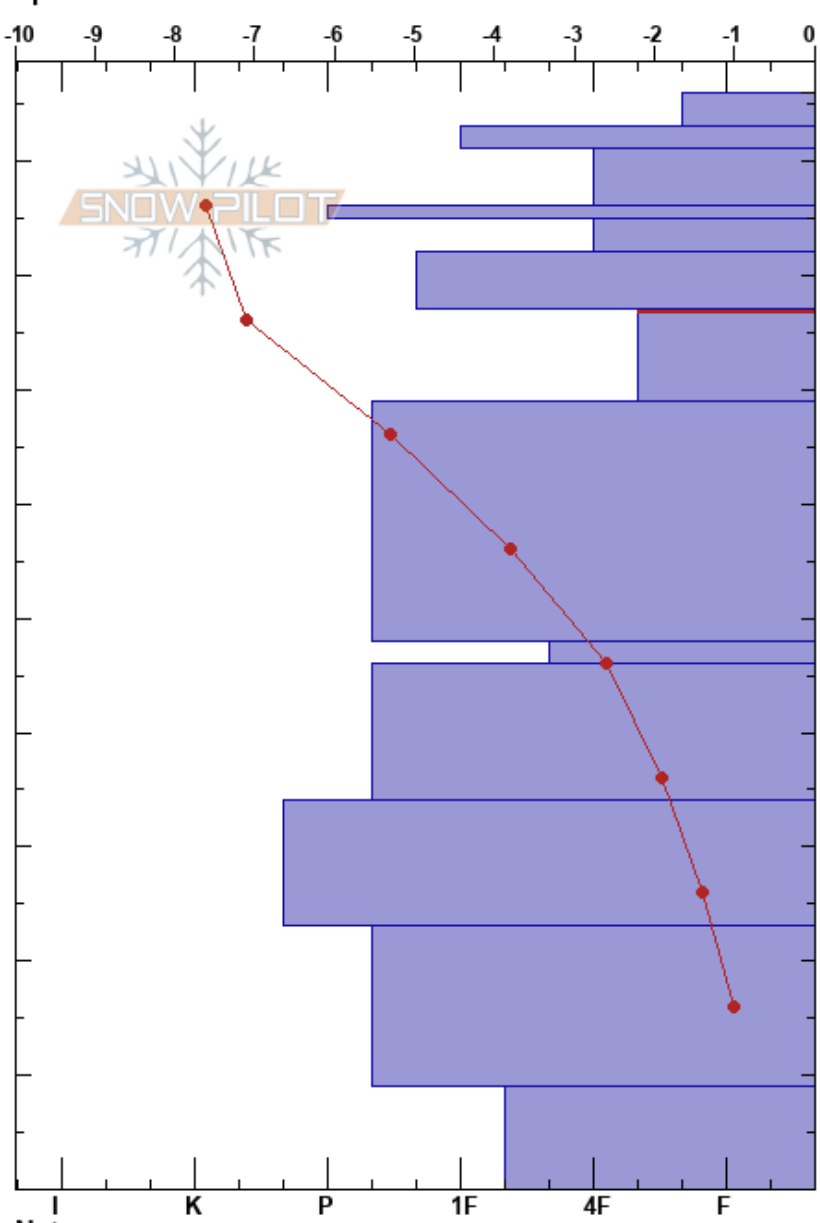

South Monument
 Bear River Range
 UT
 Elevation: 8351 ft
 Aspect: S
 Specifics:

Noah Sievers
 02/01/2023 - 10:18am
 Co-ord: 41.41256N, -111.72559W
 Slope Angle: 29°
 Wind Loading:

Stability: Fair
 Air Temperature: -6.2°C
 Sky Cover: CLR
 Precipitation: NO
 Wind: Calm
 HS: 96
 PF: 30
 PS: 10
 77-69cm: Problematic layer

Height (cm)	Crystal		Moisture	ρ kg/m ³	Stability tests & Layer comments
	Form	Size			
96	/ (∅)	1 (2)	D-M		
90	⊙	2-4	D		
	/	0.3	D		
	⊙	4-6	D		CT3, BRK @85cm
	/	0.5-1	D		ECTN11 @85cm
80	⊙	2-3	D		
	□	1-2	D		CT11, SC @77cm 20230126 IFsc/FC
					ECTN16 @77cm 20230126 IFsc/FC
					PST80/100 (End) @77cm 20230126 IFsc/FC
70					
60	.	0.3	D		
50					
	⊙	1	D		CT21, SP @48cm
					PST98/100 (End) @48cm
40	.	0.5	D		
30	.	0.3	D		
20	.	0.5	D		
10					
0	□	2-3	D		