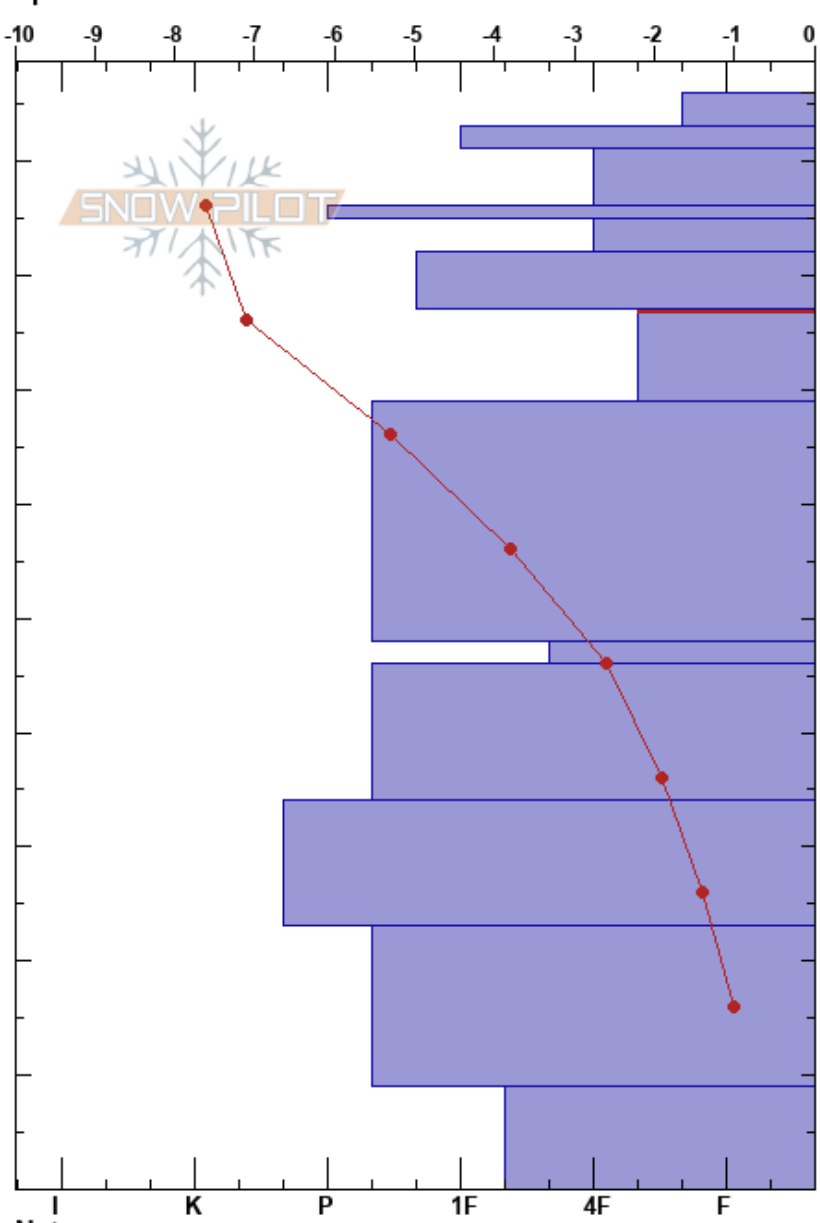

South Monument  
 Bear River Range  
 UT  
 Elevation: 8351 ft  
 Aspect: S  
 Specifics:

Noah Sievers  
 02/01/2023 - 10:18am  
 Co-ord: 41.41256N, -111.72559W  
 Slope Angle: 29°  
 Wind Loading:

Stability: Fair  
 Air Temperature: -6.2°C  
 Sky Cover: CLR  
 Precipitation: NO  
 Wind: Calm  
 HS: 96  
 PF: 30  
 PS: 10  
 77-69cm: Problematic layer

Height (cm)	Crystal		Moisture	$\rho$ kg/m <sup>3</sup>	Stability tests & Layer comments
	Form	Size			
96	/ (∅)	1 (2)	D-M		
90	⊙⊙	2-4	D		
	/	0.3	D		
	⊙⊙	4-6	D		← CT3, BRK @85cm
	/	0.5-1	D		← ECTN11 @85cm
80	⊙⊙	2-3	D		
	□	1-2	D		← CT11, SC @77cm 20230126 IFsc/FC
					← ECTN16 @77cm 20230126 IFsc/FC
					← PST80/100 (End) @77cm 20230126 IFsc/FC
70					
60	.	0.3	D		
50	☞	1	D		← CT21, SP @48cm
					← PST98/100 (End) @48cm
40	.	0.5	D		
30	.	0.3	D		
20	.	0.5	D		
10	□	2-3	D		
0					