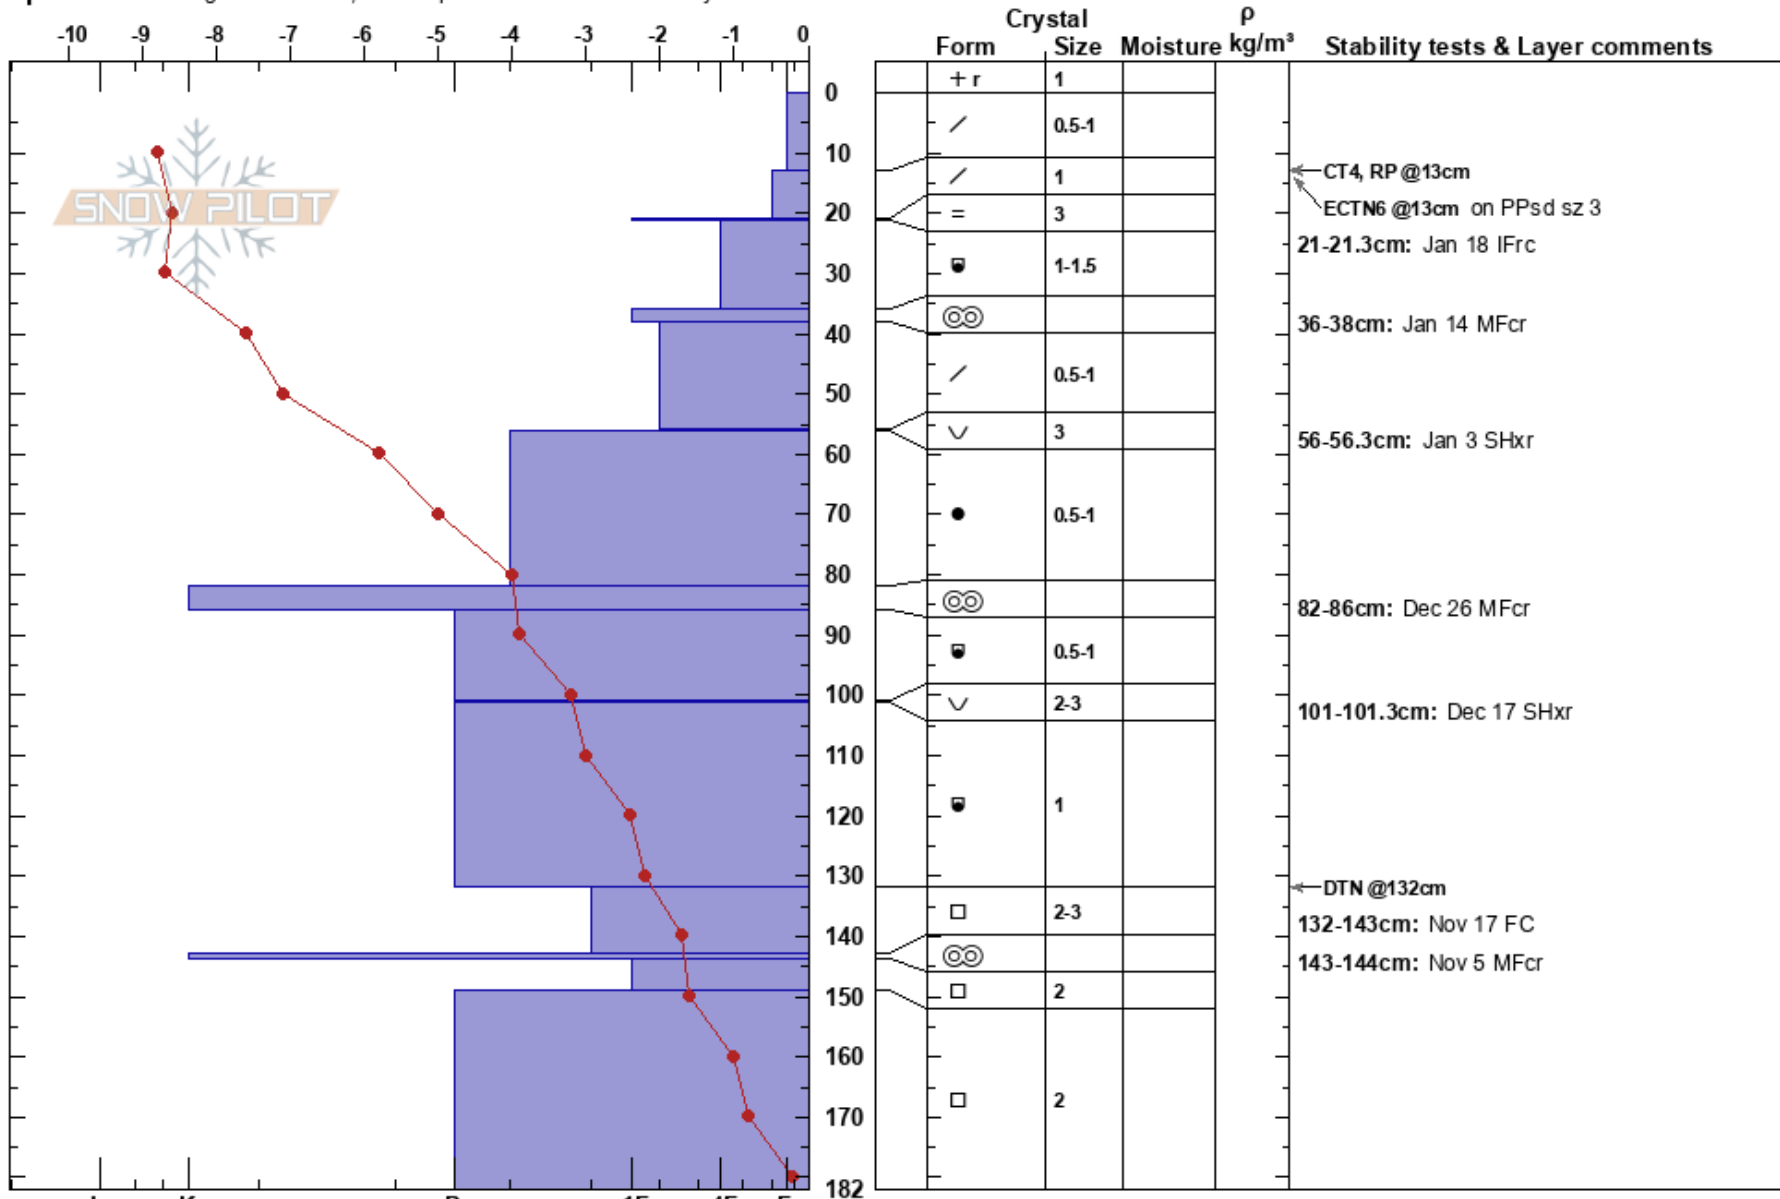

Summit Wx Plot
 Selkirks
 BC
Elevation: 1950 m
Aspect: 45°
Specifics: Pit dug in a Ski Area; Pit is representative of backcountry

Greg Barnhouse
 01/02/2023 - 10:45
Co-ord:
Slope Angle: 16°
Wind Loading:

Stability:
Air Temperature: -9°C
Sky Cover: X
Precipitation: S-1
Wind: Light Breeze

HS: 182
PF: 35
 21-21.3cm: Jan 18 IFrc
 36-38cm: Jan 14 MFcr
 56-56.3cm: Jan 3 SHxr
 82-86cm: Dec 26 MFcr
 101-101.3cm: Dec 17 SHxr
 [More Layer Comments below]

Layer Notes:

Notes: Obs: GB, LW, CH, JK
 Site: BTL clearing. Additional Layer Comments: 143-132cm: Nov 17 FC; 144-143cm: Nov 5 MFcr;