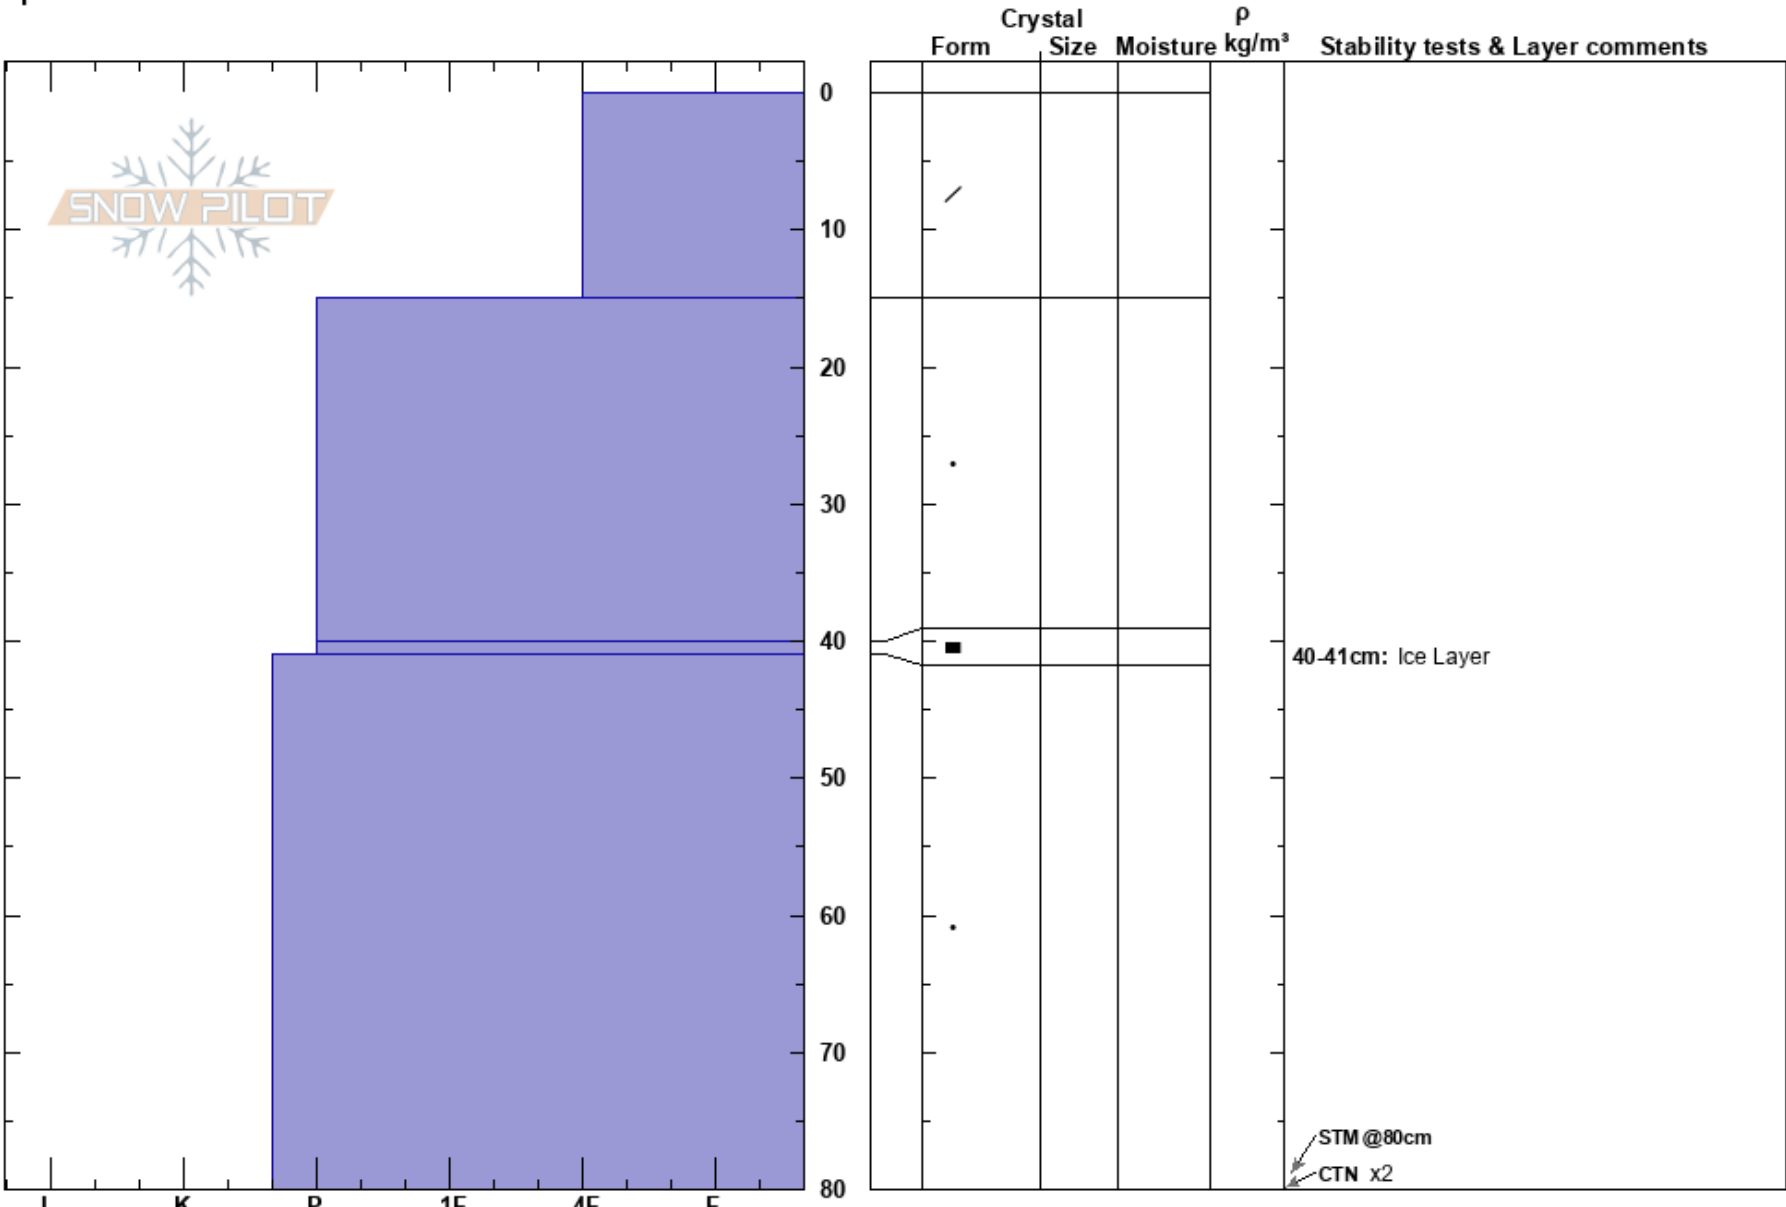

Mt. Lewis
 Ruby Mountains
 NV
 Elevation: 9081 ft
 Aspect: SW
 Specifics:

Max Wittenberg
 01/31/2023 - 1:00pm
 Co-ord: 40.40162N, -116.87128E
 Slope Angle: 20°
 Wind Loading: no

Stability:
 Air Temperature: -2°C
 Sky Cover: FEW
 Precipitation: NO
 Wind: Calm

HS:80
 PF: 5
 40-41cm: Ice Layer

Notes:

STM @80cm
 CTN x2