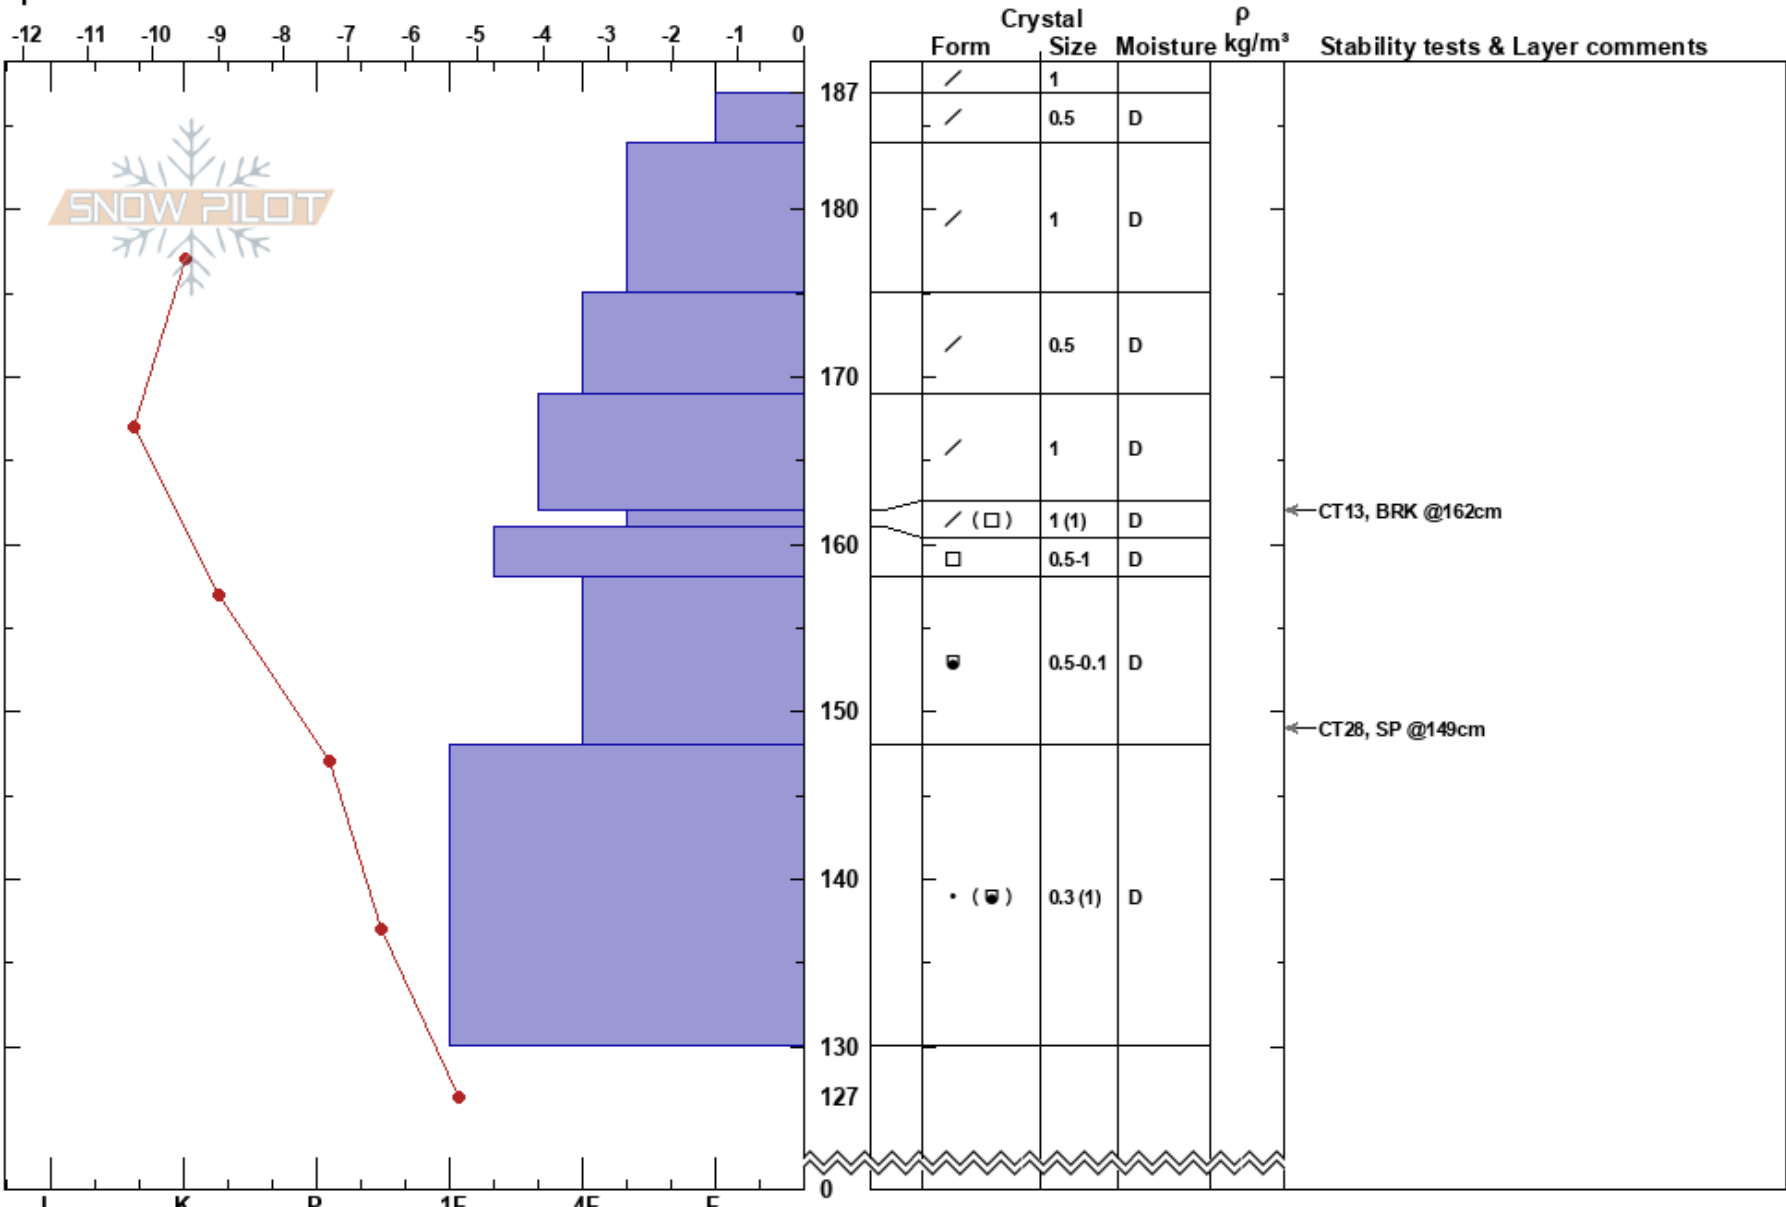

Forecaster's Ridge
 Bear River Range
 UT
 Elevation: 8298 ft
 Aspect: N
 Specifics:

Noah Sievers
 02/01/2023 - 2:05pm
 Co-ord: 41.44852N, -111.71328W
 Slope Angle:
 Wind Loading: no

Stability: Good
 Air Temperature: -4.7°C
 Sky Cover: CLR
 Precipitation: NO
 Wind: Calm
 HS: 187
 PF: 60
 PS: 30
 158-148cm: Problematic layer