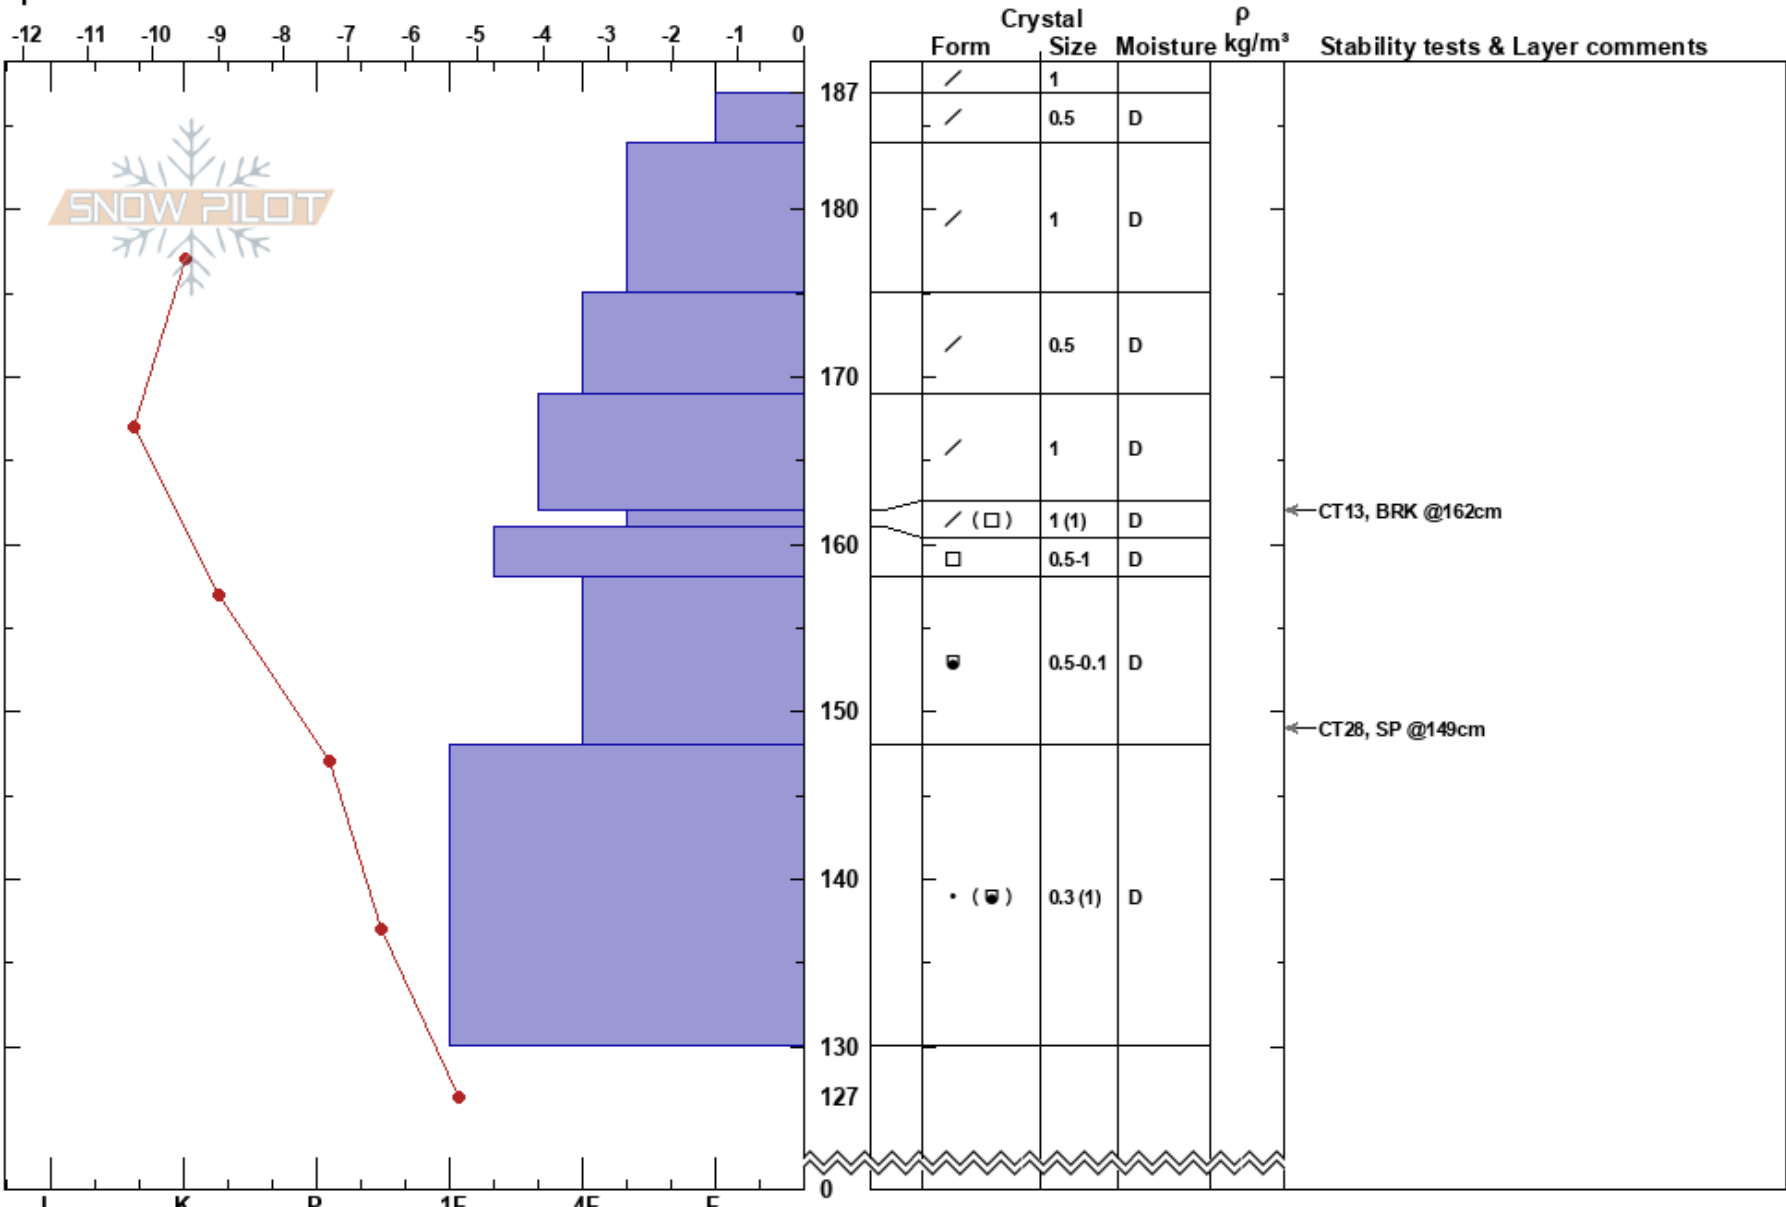

Forecaster's Ridge  
 Bear River Range  
 UT  
 Elevation: 8298 ft  
 Aspect: N  
 Specifics:

Noah Sievers  
 02/01/2023 - 2:05pm  
 Co-ord: 41.44852N, -111.71328W  
 Slope Angle:  
 Wind Loading: no

Stability: Good  
 Air Temperature: -4.7°C  
 Sky Cover: CLR  
 Precipitation: NO  
 Wind: Calm  
 HS: 187  
 PF: 60  
 PS: 30  
 158-148cm: Problematic layer