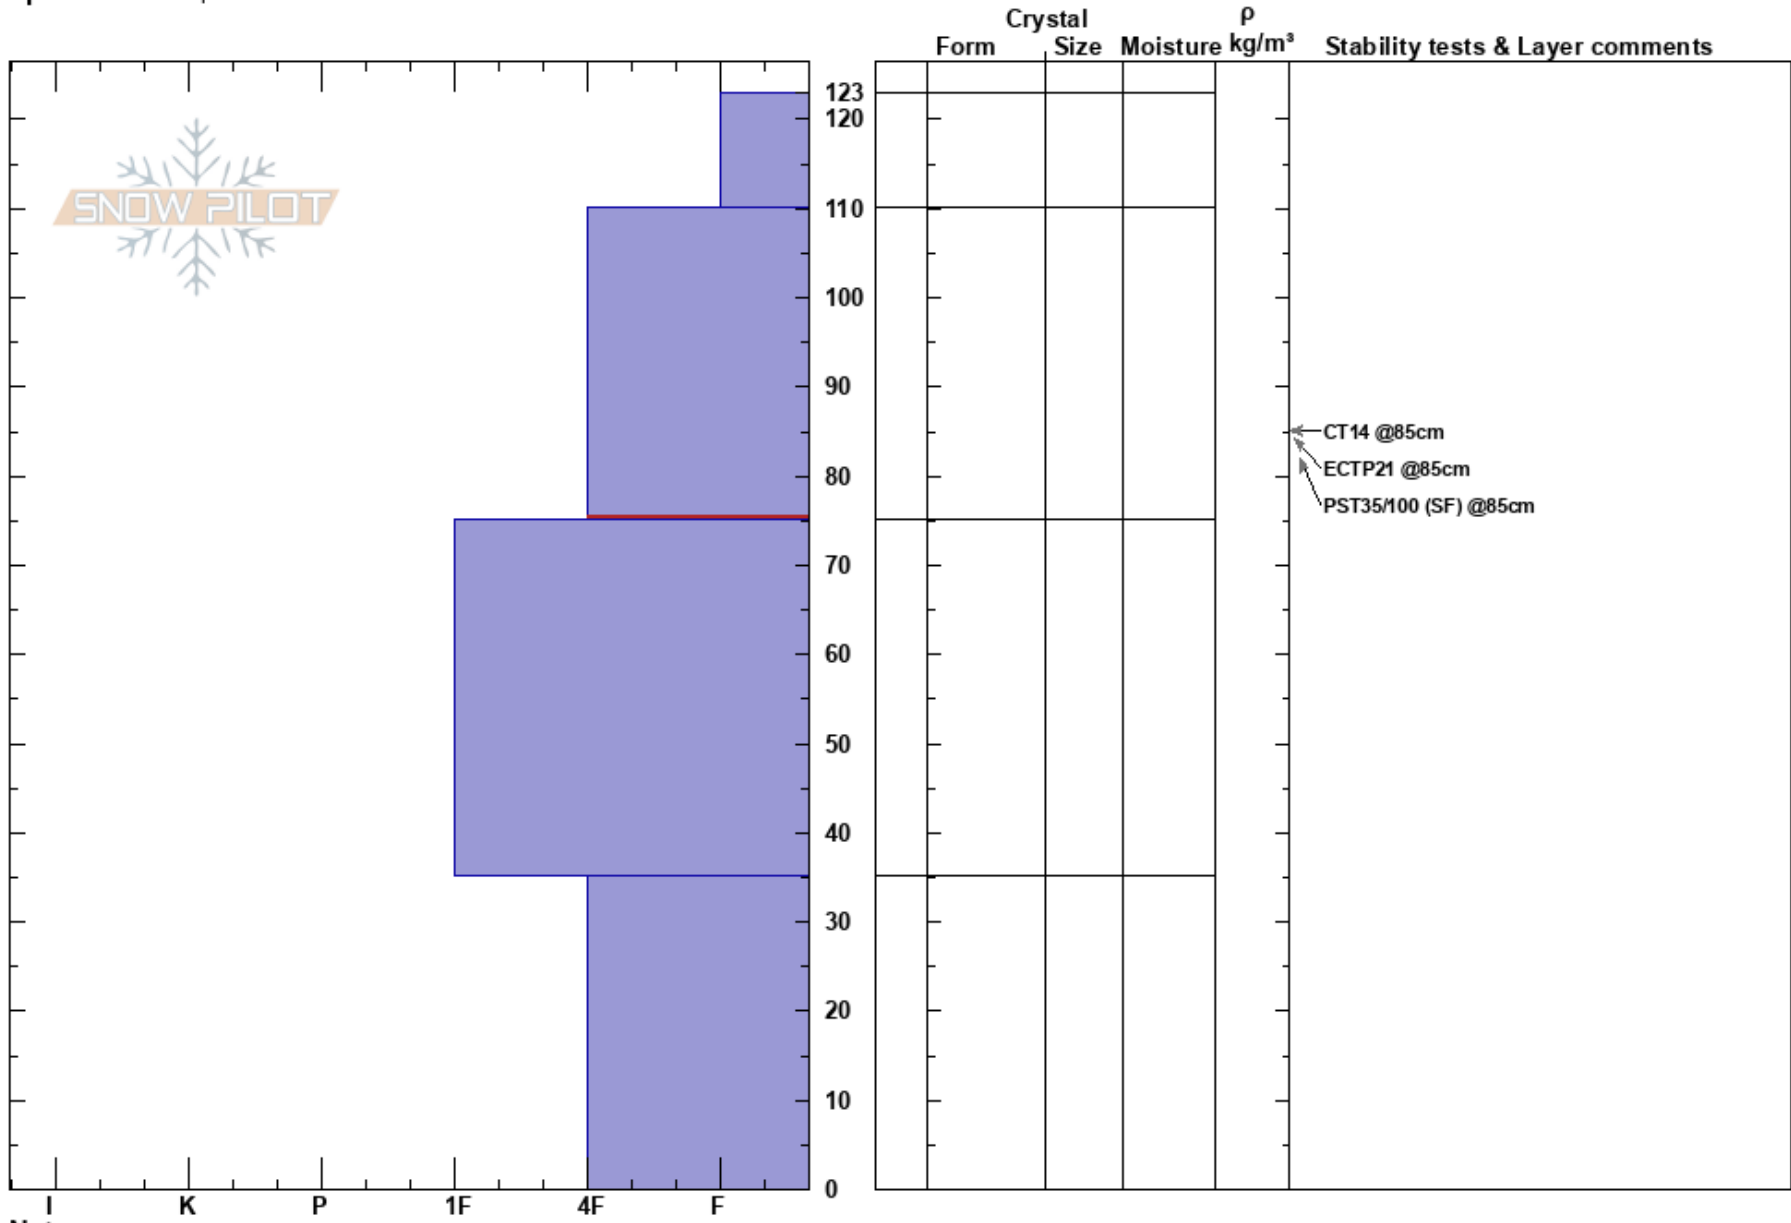

Libby Creek  
 Snowy Range  
 WY  
**Elevation:** 8981 ft  
**Aspect:** NE  
**Specifics:** Poor pit location

Payton Bartlett  
 02/01/2023 - 12:00pm  
**Co-ord:** 41.32574N, -106.18848W  
**Slope Angle:** 32°  
**Wind Loading:** previous

**Stability:**  
**Air Temperature:** 28°F  
**Sky Cover:** FEW  
**Precipitation:** NO  
**Wind:** Calm

**HS:** 123  
**Layer Notes:**  
 110-75cm: Problematic layer

Notes: