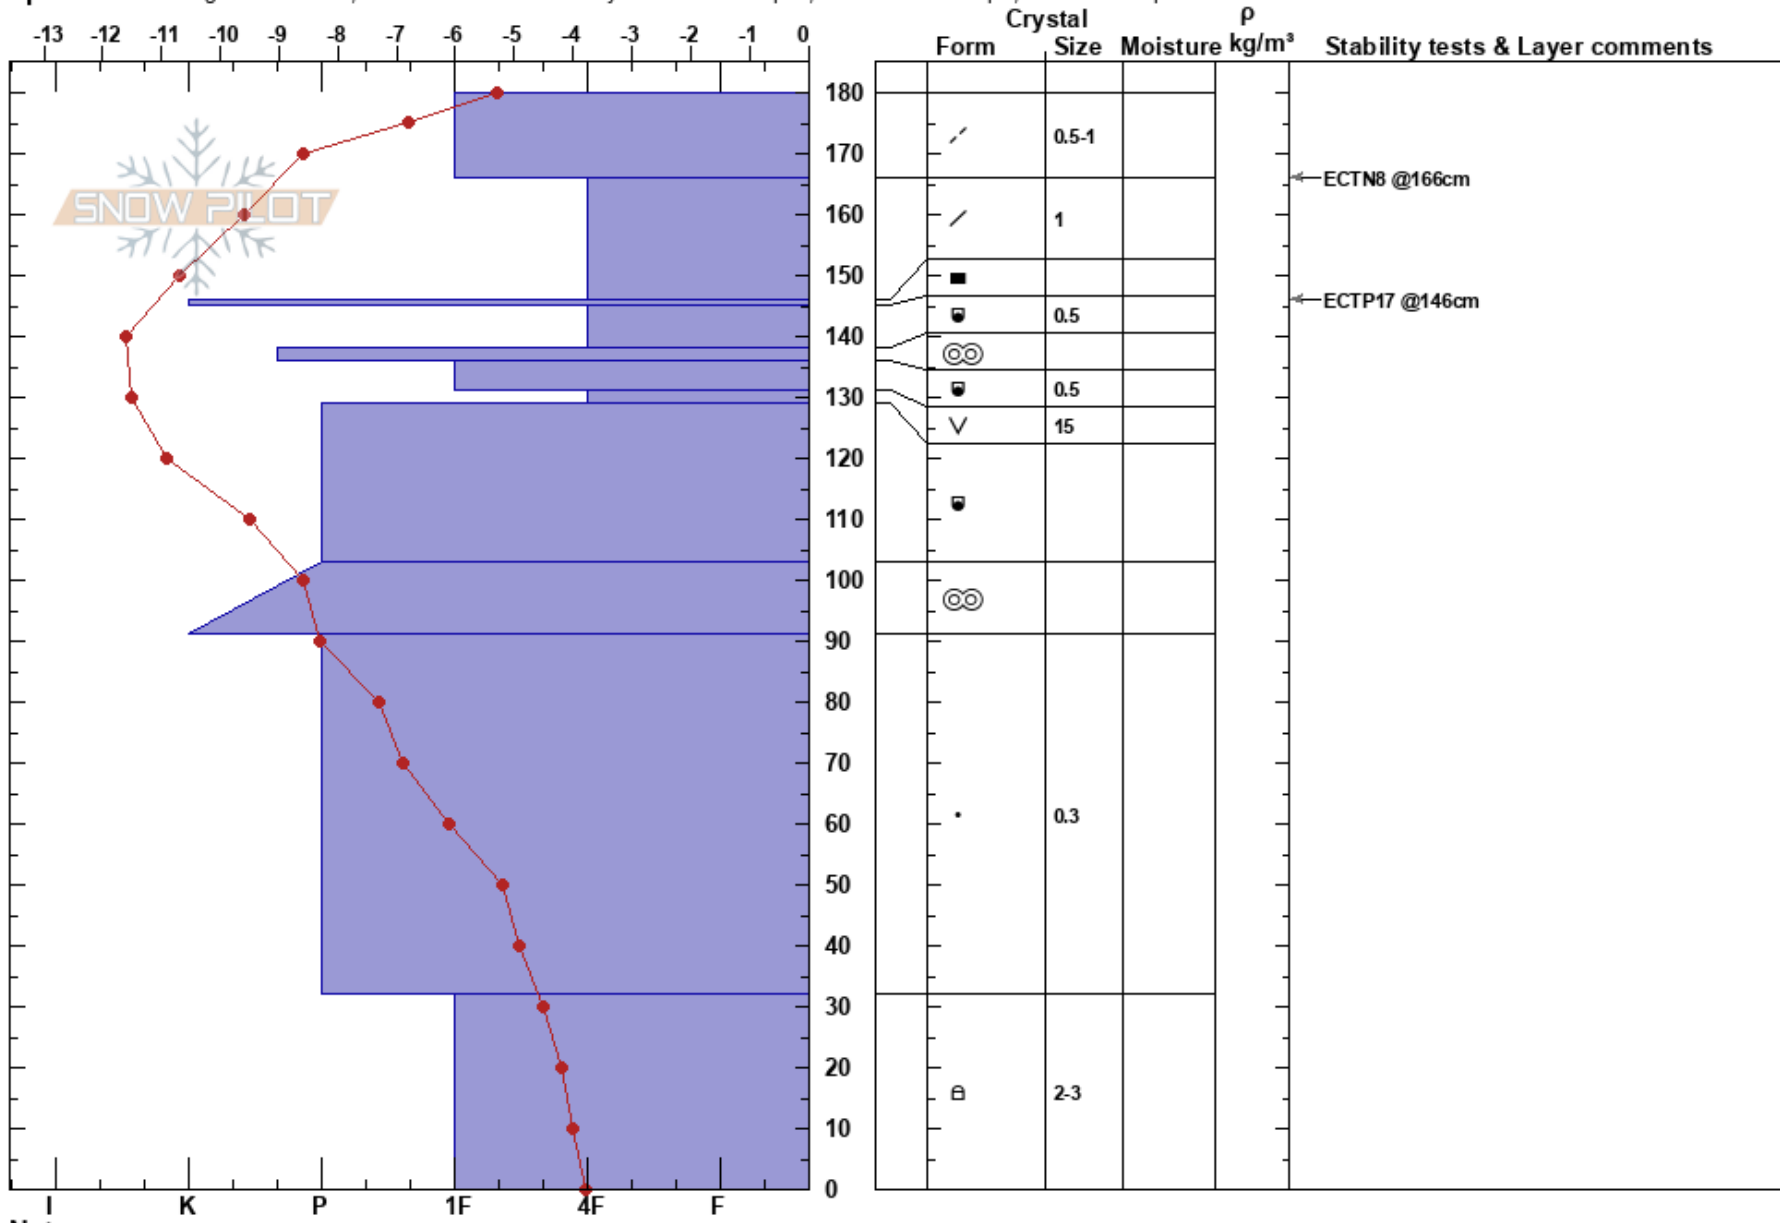

Solitude/Hercules  
 Silver Valley Area  
 ID  
 Elevation: 5750 ft  
 Aspect: NW

Drew Mahan  
 02/01/2023 - 12:00pm  
 Co-ord:  
 Slope Angle: 28°  
 Wind Loading: yes

Stability: Fair  
 Air Temperature: -4.5°C  
 Sky Cover: OVC  
 Precipitation: NO  
 Wind: SE Moderate

HS: 180  
 PF: 50  
 PS: 25  
 146-145cm: Problematic layer

Specifics: Pit dug in a Ski Area; Recent avalanche activity on different slopes; Ski tracks on slope; We skied slope

Notes: