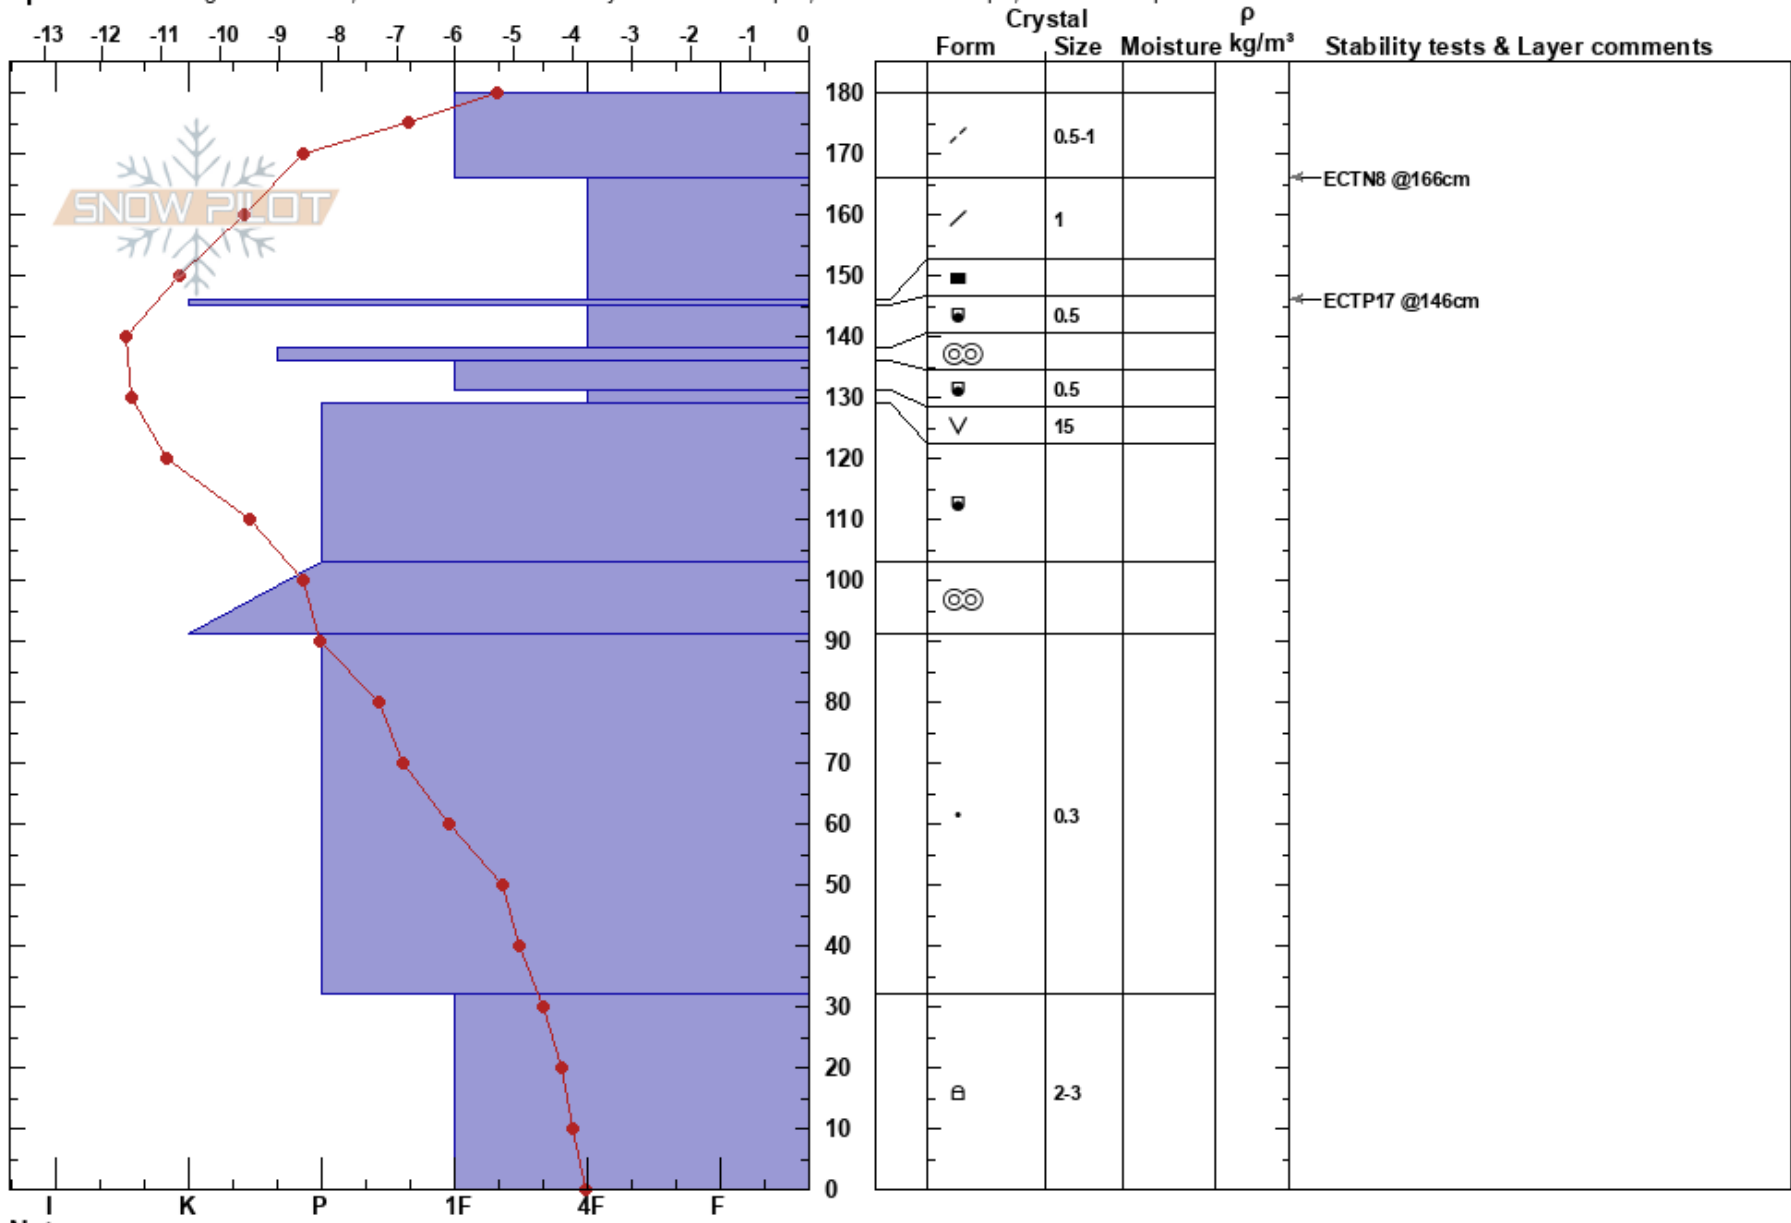

Solitude/Hercules
 Silver Valley Area
 ID
 Elevation: 5750 ft
 Aspect: NW

Drew Mahan
 02/01/2023 - 12:00pm
 Co-ord:
 Slope Angle: 28°
 Wind Loading: yes

Stability: Fair
 Air Temperature: -4.5°C
 Sky Cover: OVC
 Precipitation: NO
 Wind: SE Moderate

HS: 180
 PF: 50
 PS: 25
 146-145cm: Problematic layer

Specifics: Pit dug in a Ski Area; Recent avalanche activity on different slopes; Ski tracks on slope; We skied slope

Notes: