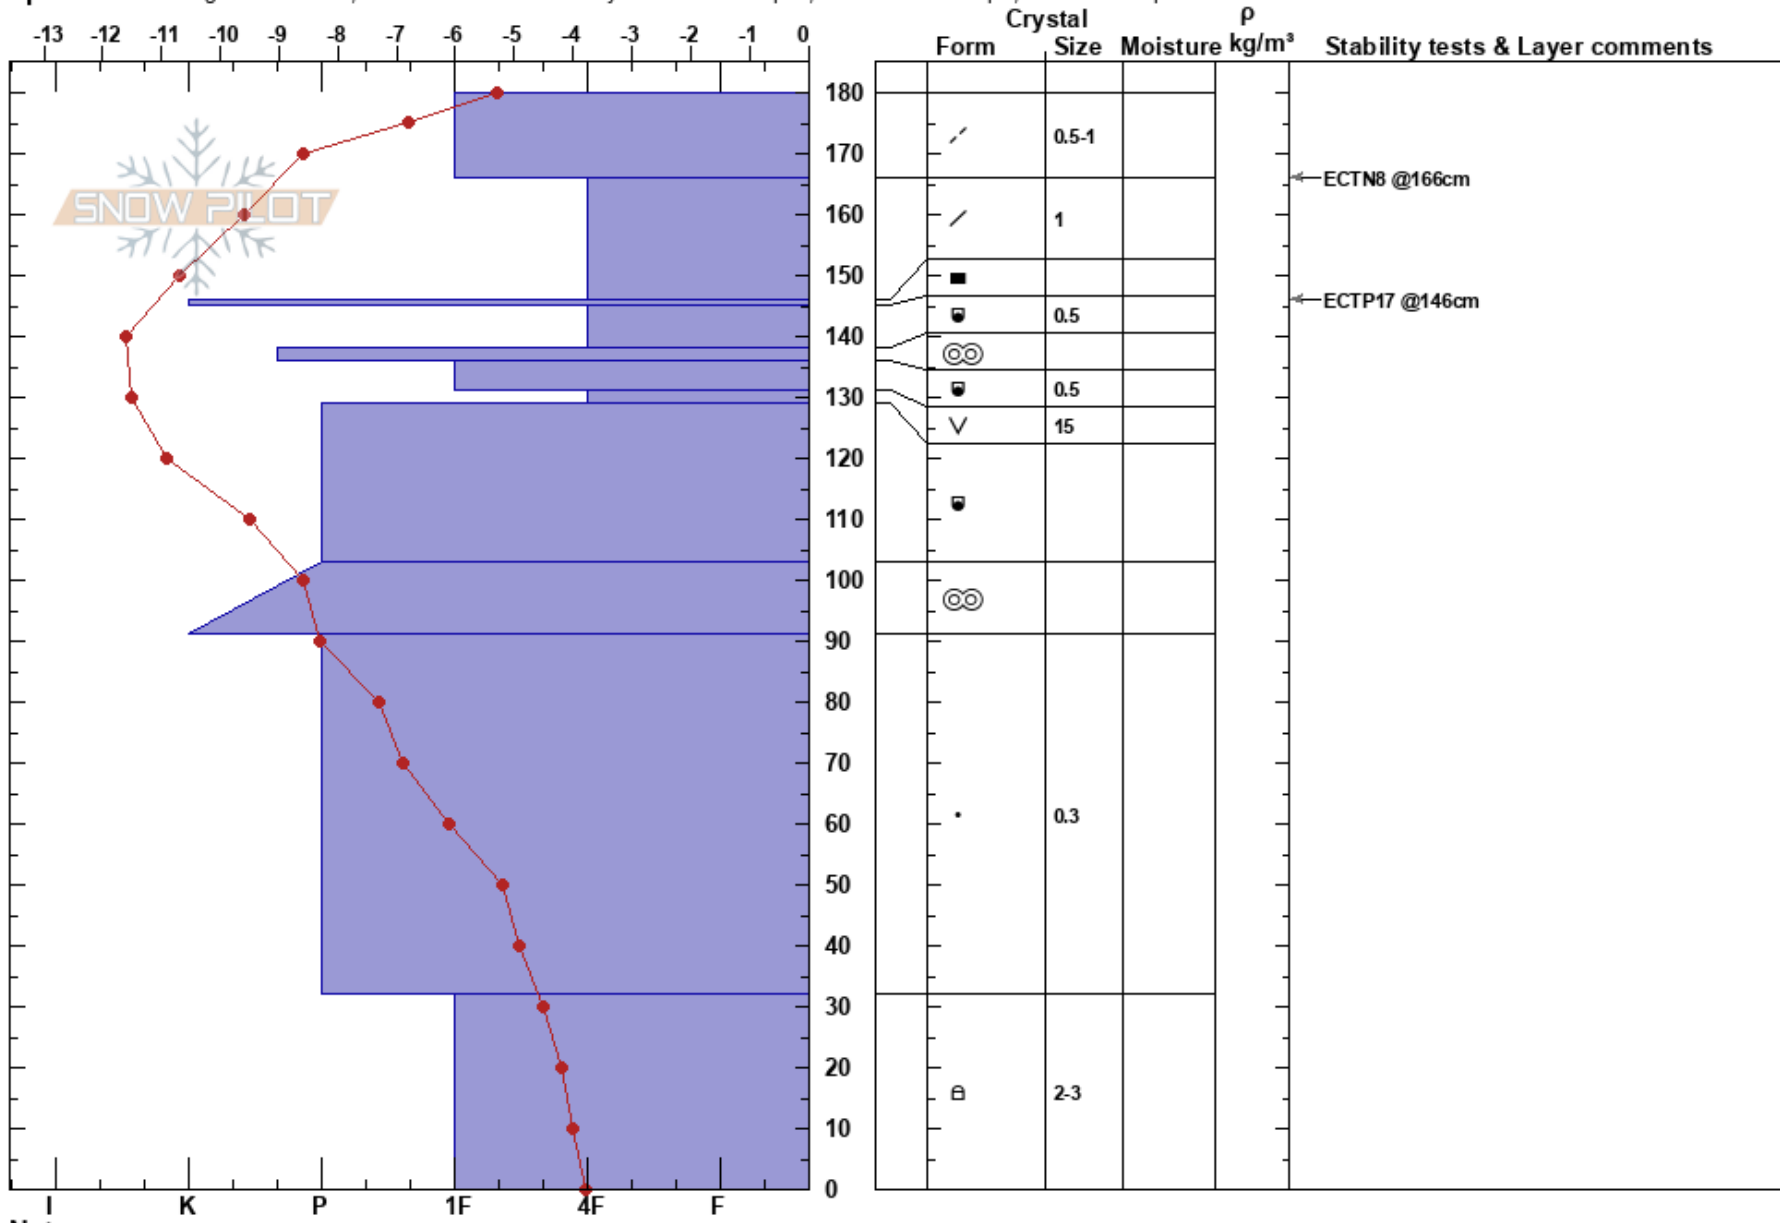

Solitude/Hercules
 Silver Valley Area
 ID
 Elevation: 5750 ft
 Aspect: NW

Drew Mahan
 02/01/2023 - 12:00pm
 Co-ord:
 Slope Angle: 28°
 Wind Loading: yes

Stability: Fair
 Air Temperature: -4.5°C
 Sky Cover: OVC
 Precipitation: NO
 Wind: SE Moderate

HS: 180
 PF: 50
 PS: 25
 146-145cm: Problematic layer

Specifics: Pit dug in a Ski Area; Recent avalanche activity on different slopes; Ski tracks on slope; We skied slope

Notes: