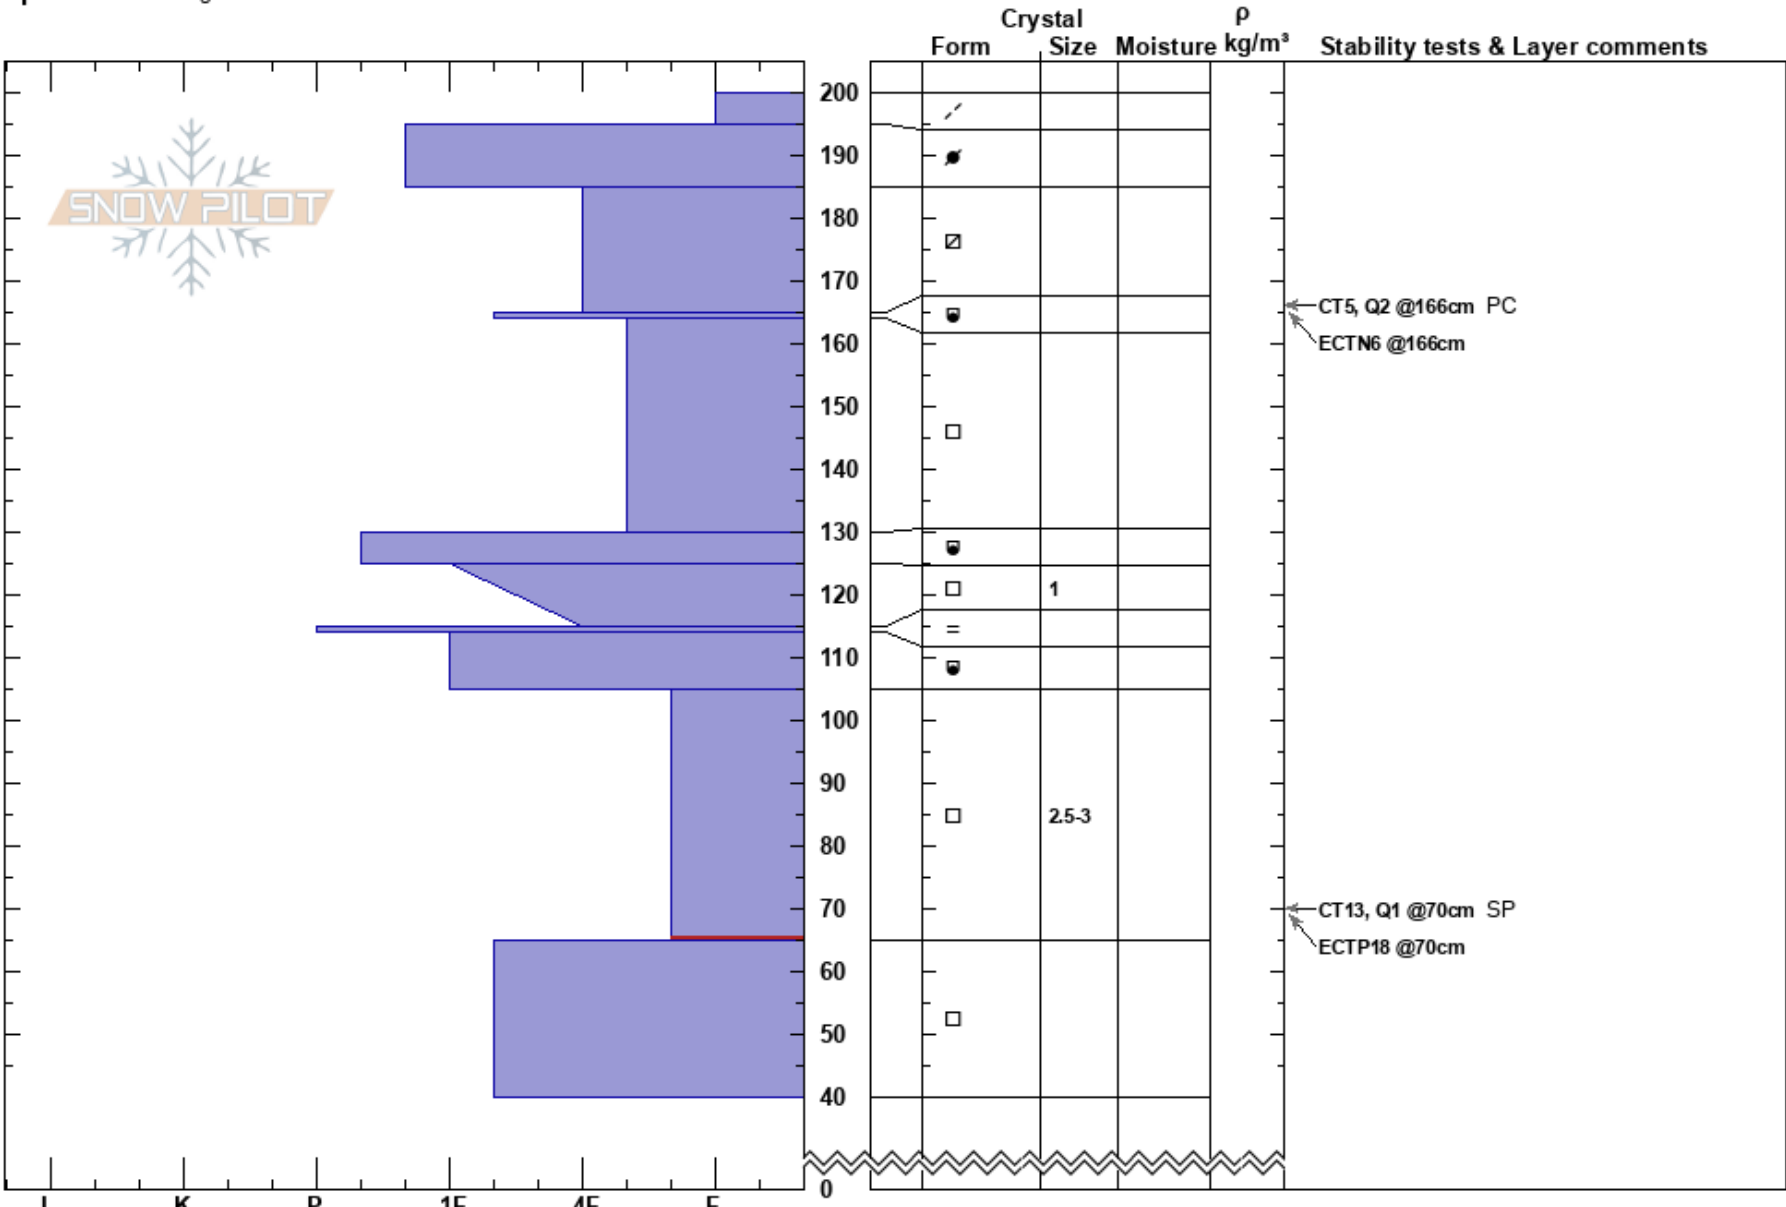

3rd Fork once more
 Madison Range-N
 MT
Elevation: 9810 ft
Aspect: 30°
Specifics: Pit dug in a Ski Area

Sam Keesler
 02/01/2023 - 12:00pm
Co-ord: 45.28579N, -111.44460W
Slope Angle: 36°
Wind Loading: previous

Stability:
Air Temperature:
Sky Cover: OVC
Precipitation: S-1
Wind: W Moderate

HS: 200
Layer Notes:
 105-65cm: Problematic layer

Notes: