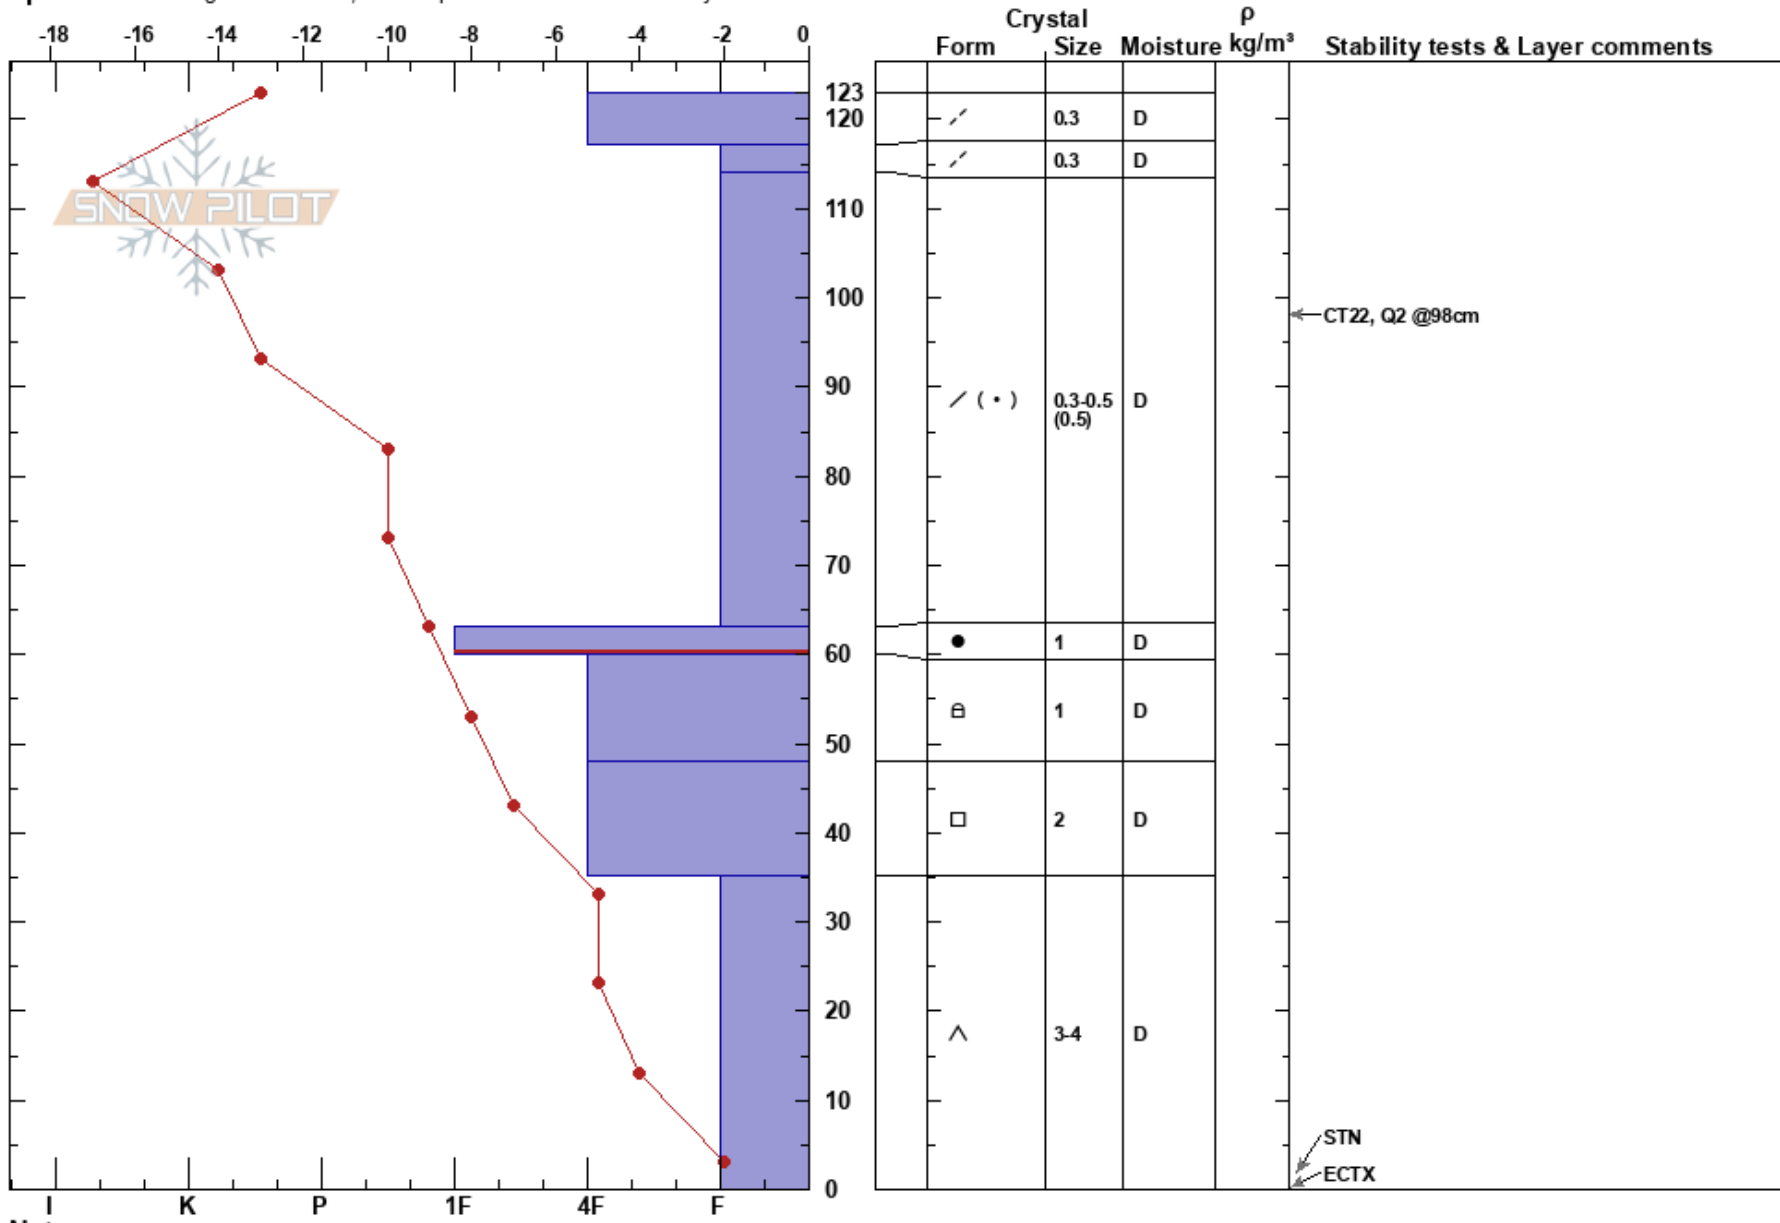

East Twin Chute
 Tenmile Range
 CO
Elevation: 11700 ft
Aspect: 9°
Specifics: Pit dug in a Ski Area; Pit is representative of backcountry

Dave Leffler
 02/01/2023 - 12:15pm
Co-ord:
Slope Angle: 24°
Wind Loading: previous

Stability:
Air Temperature: -5°C
Sky Cover: CLR
Precipitation: NO
Wind: NW Calm
HS: 123
PF: 30 63-60cm: Problematic layer
PS: 10

Notes:

STN
 ECTX