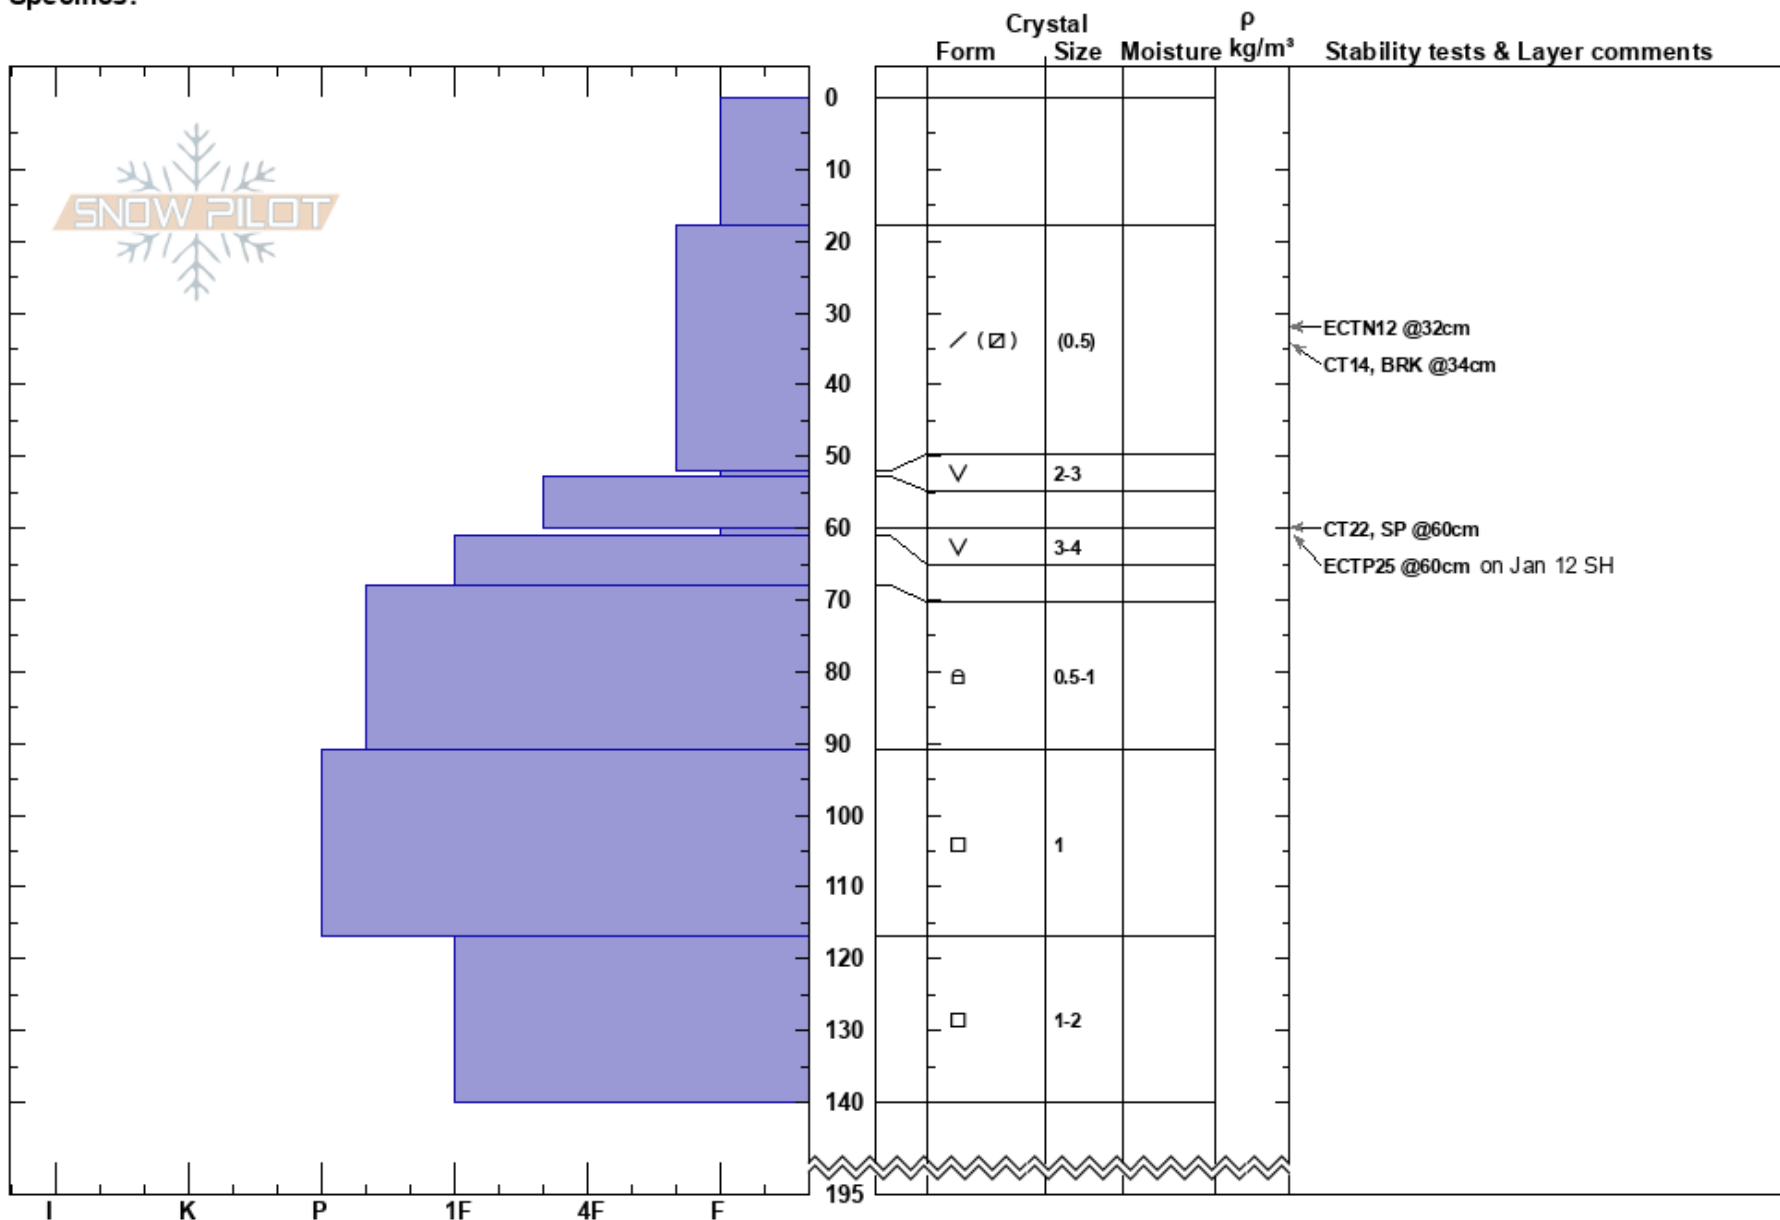

SSS West Road  
 Selkirks  
 BC  
 Elevation: 2160 m  
 Aspect: W  
 Specifics:

Bruce Gardave  
 01/02/2023 - 11:20  
 Co-ord: 11U 498977W 5567723N  
 Slope Angle: 35°  
 Wind Loading:

Stability:  
 Air Temperature: -7°C  
 Sky Cover: BKN  
 Precipitation: S-1  
 Wind: SE Light Breeze

HS: 195

Layer Notes:

Notes: Sheltered treeline to BTL feature  
 Observers Joey T and Bruce G