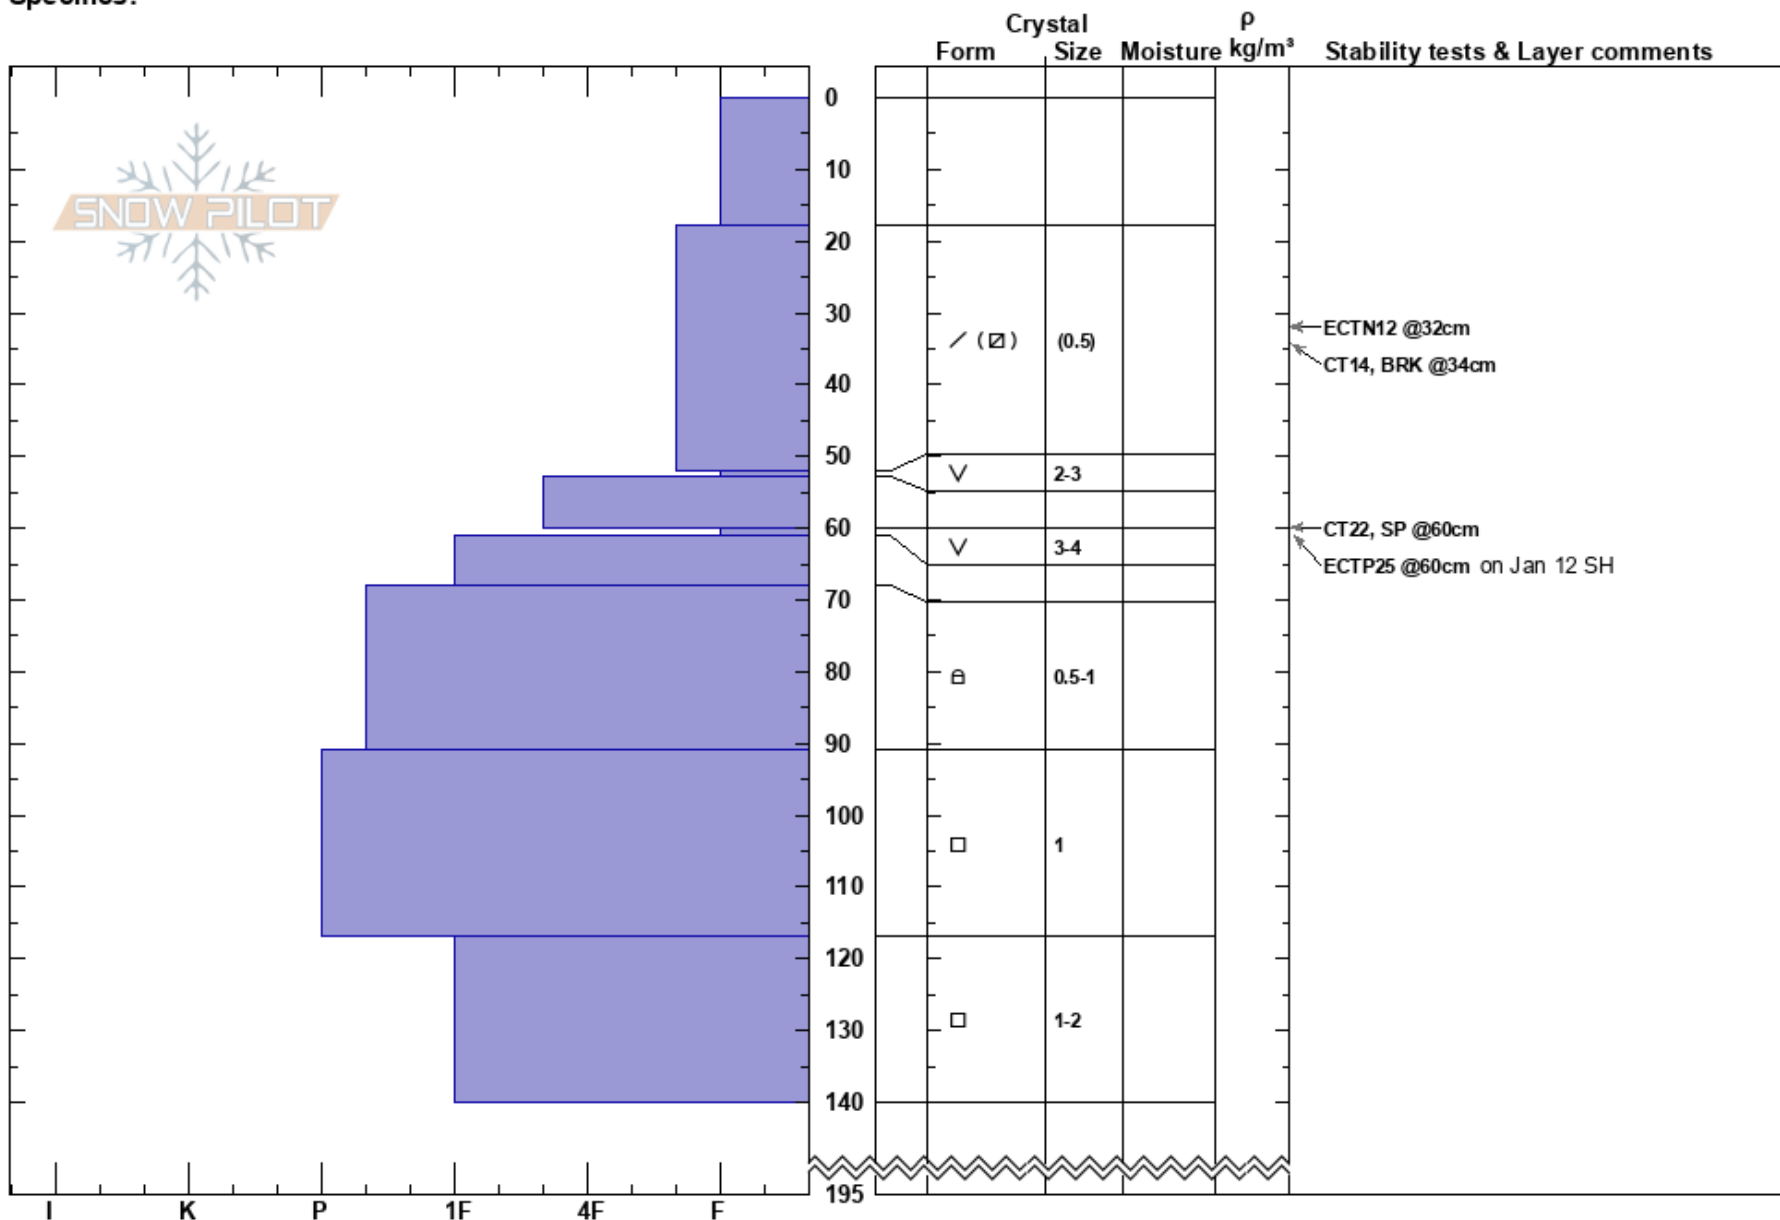

SSS West Road
 Selkirks
 BC
 Elevation: 2160 m
 Aspect: W
 Specifics:

Bruce Gardave
 01/02/2023 - 11:20
 Co-ord: 11U 498977W 5567723N
 Slope Angle: 35°
 Wind Loading:

Stability:
 Air Temperature: -7°C
 Sky Cover: BKN
 Precipitation: S-1
 Wind: SE Light Breeze

HS: 195

Layer Notes:

Notes: Sheltered treeline to BTL feature
 Observers Joey T and Bruce G