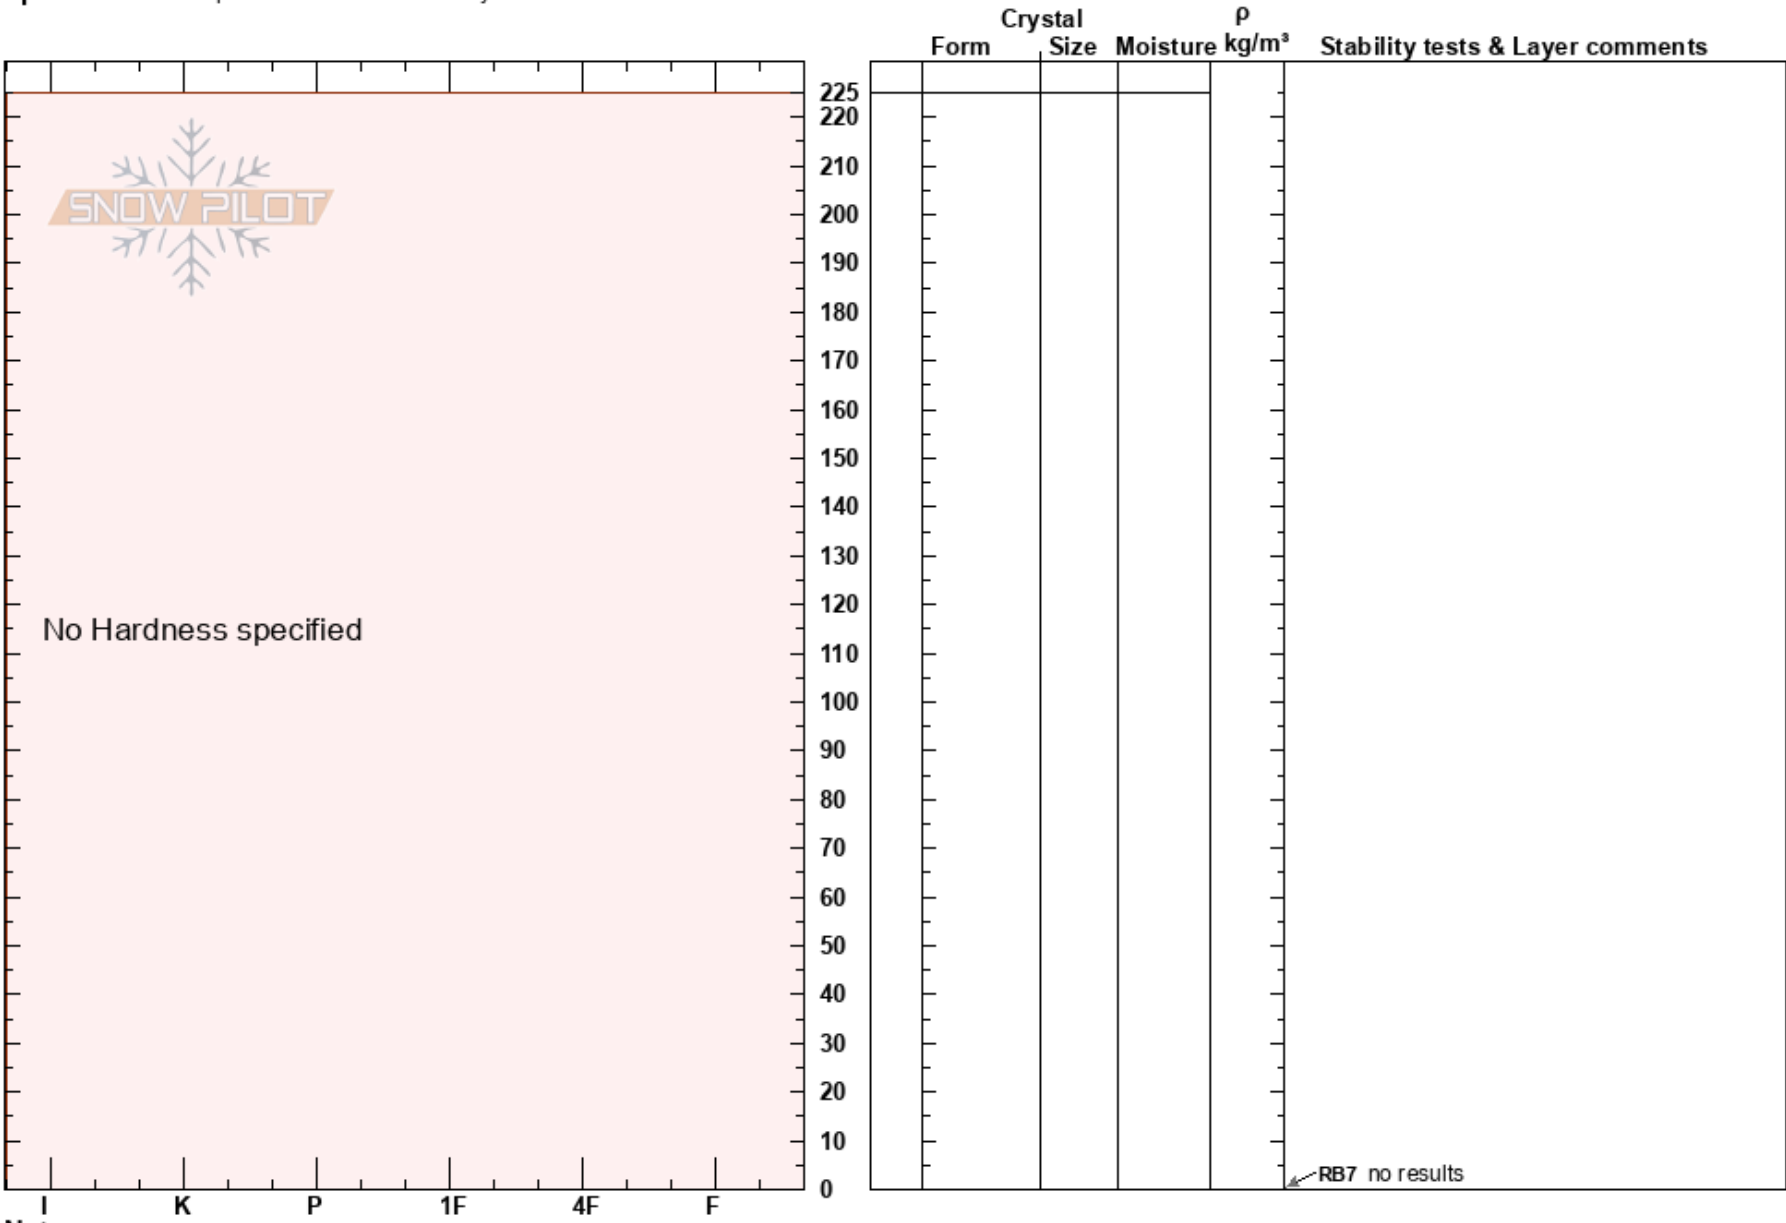

Sivrstr trees Rutschbl
Monashee
BC
Elevation: 2147 m
Aspect:
Specifics: Pit is representative of backcountry

Brydan Tollefson
30/01/2023 - 11:00
Co-ord: 49.75407N, -118.94804W
Slope Angle:
Wind Loading:

Stability:
Air Temperature:
Sky Cover: FEW
Precipitation:
Wind:

HS:225 Layer Notes:

Notes:

RB7 no results