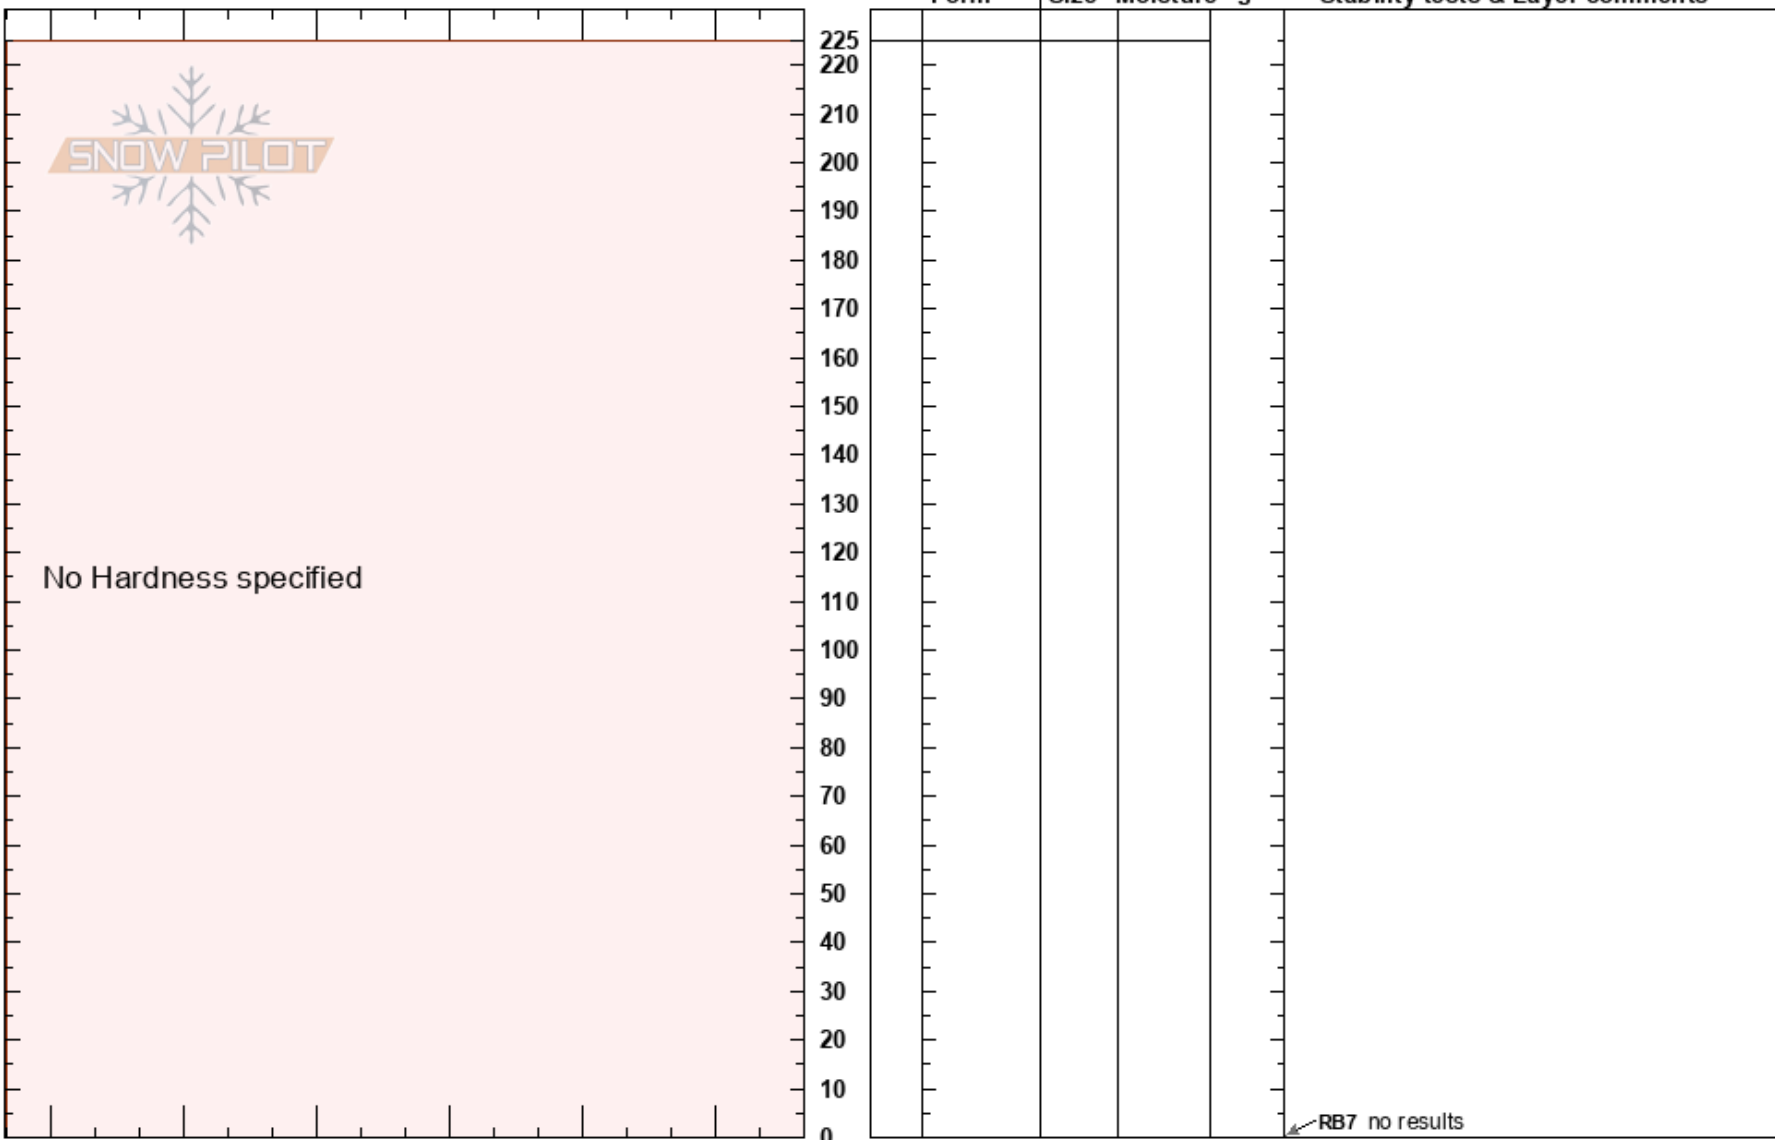

Sivrstr trees Rutschbl
Monashee
BC

Brydan Tollefson
30/01/2023 - 11:00
Co-ord: 49.75407N, -118.94804W

Stability:
Air Temperature:
Sky Cover: FEW
Precipitation:
Wind:
HS:225 Layer Notes:

Elevation: 2147 m
Aspect:
Slope Angle:
Wind Loading:
Specifics: Pit is representative of backcountry

No Hardness specified

Crystal Form Size Moisture ρ kg/m³ Stability tests & Layer comments

Notes: I K P 1F 4F F