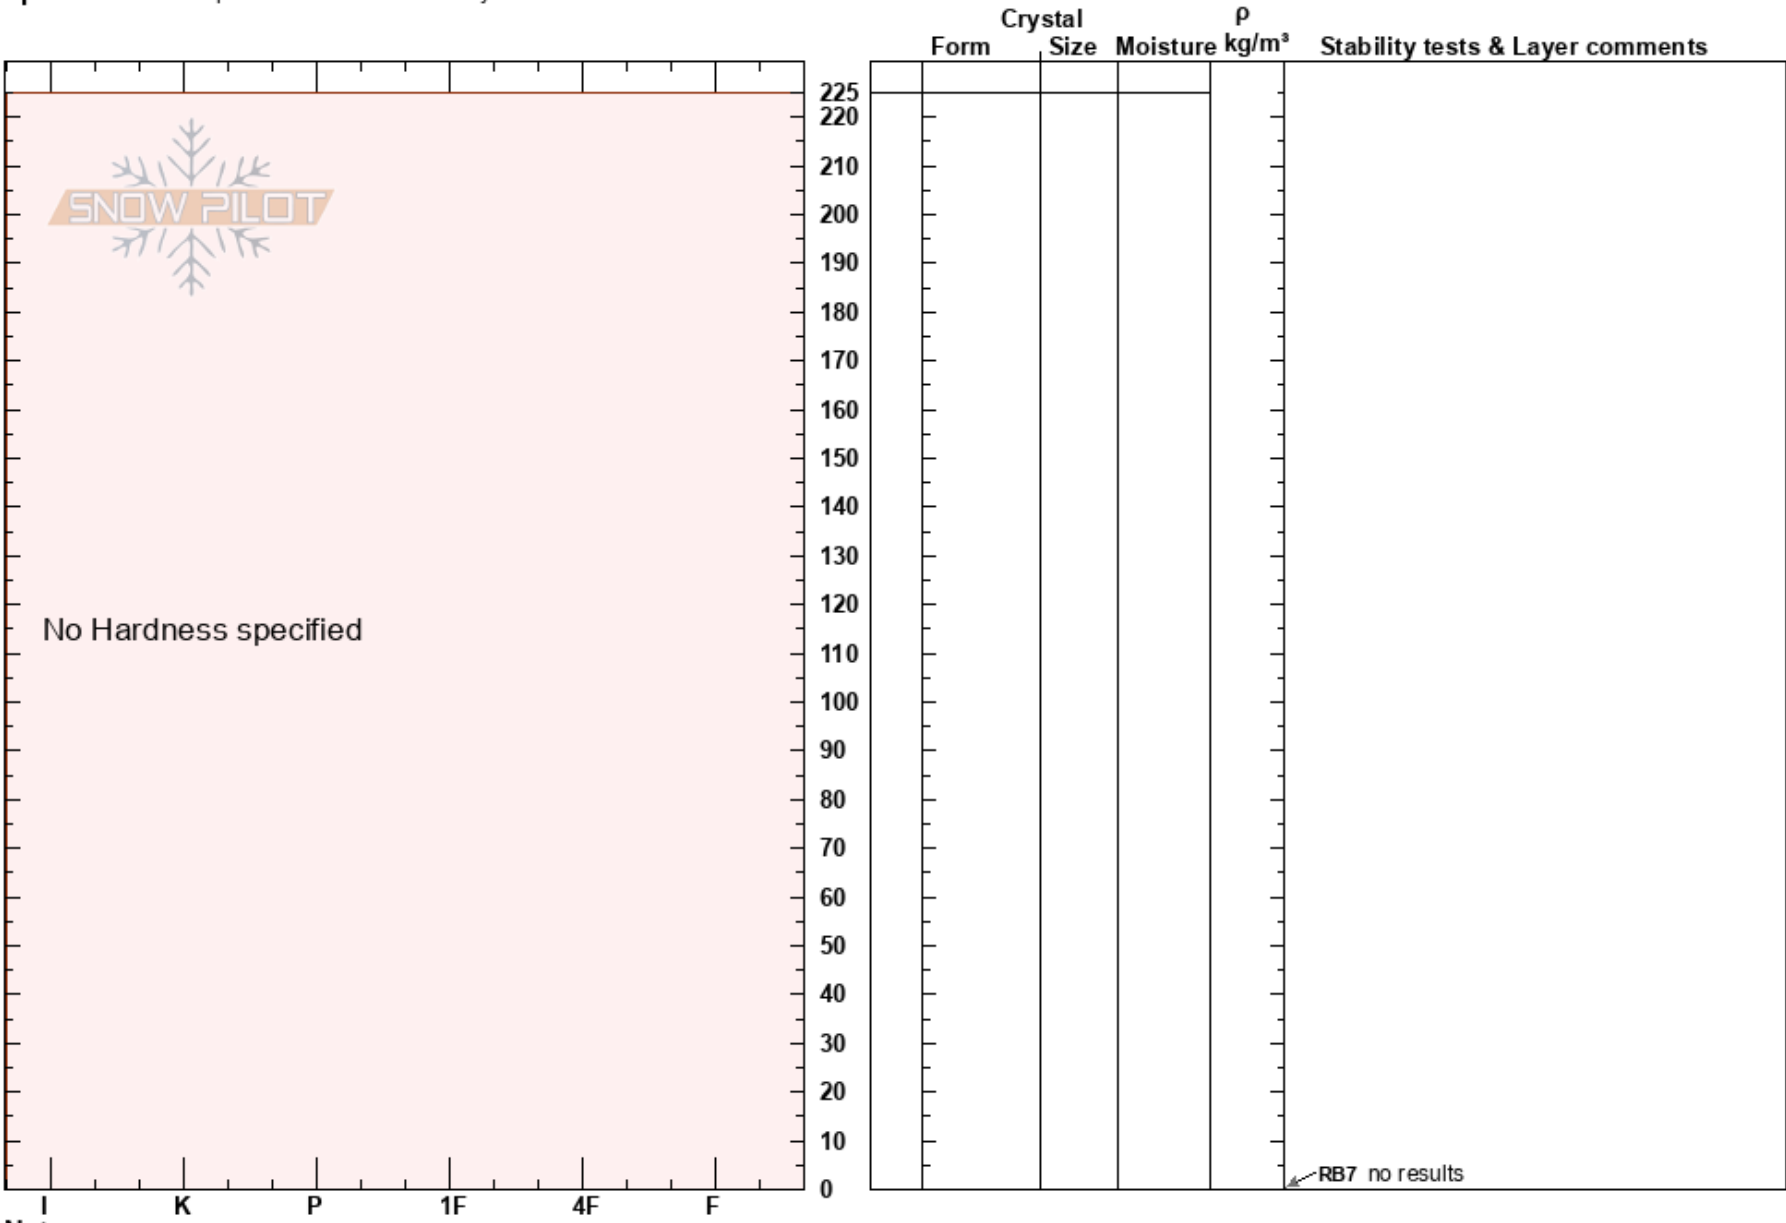

Sivrstr trees Rutschbl  
Monashee  
BC  
Elevation: 2147 m  
Aspect:  
Specifics: Pit is representative of backcountry

Brydan Tollefson  
30/01/2023 - 11:00  
Co-ord: 49.75407N, -118.94804W  
Slope Angle:  
Wind Loading:

Stability:  
Air Temperature:  
Sky Cover: FEW  
Precipitation:  
Wind:

HS:225 Layer Notes:

Notes: