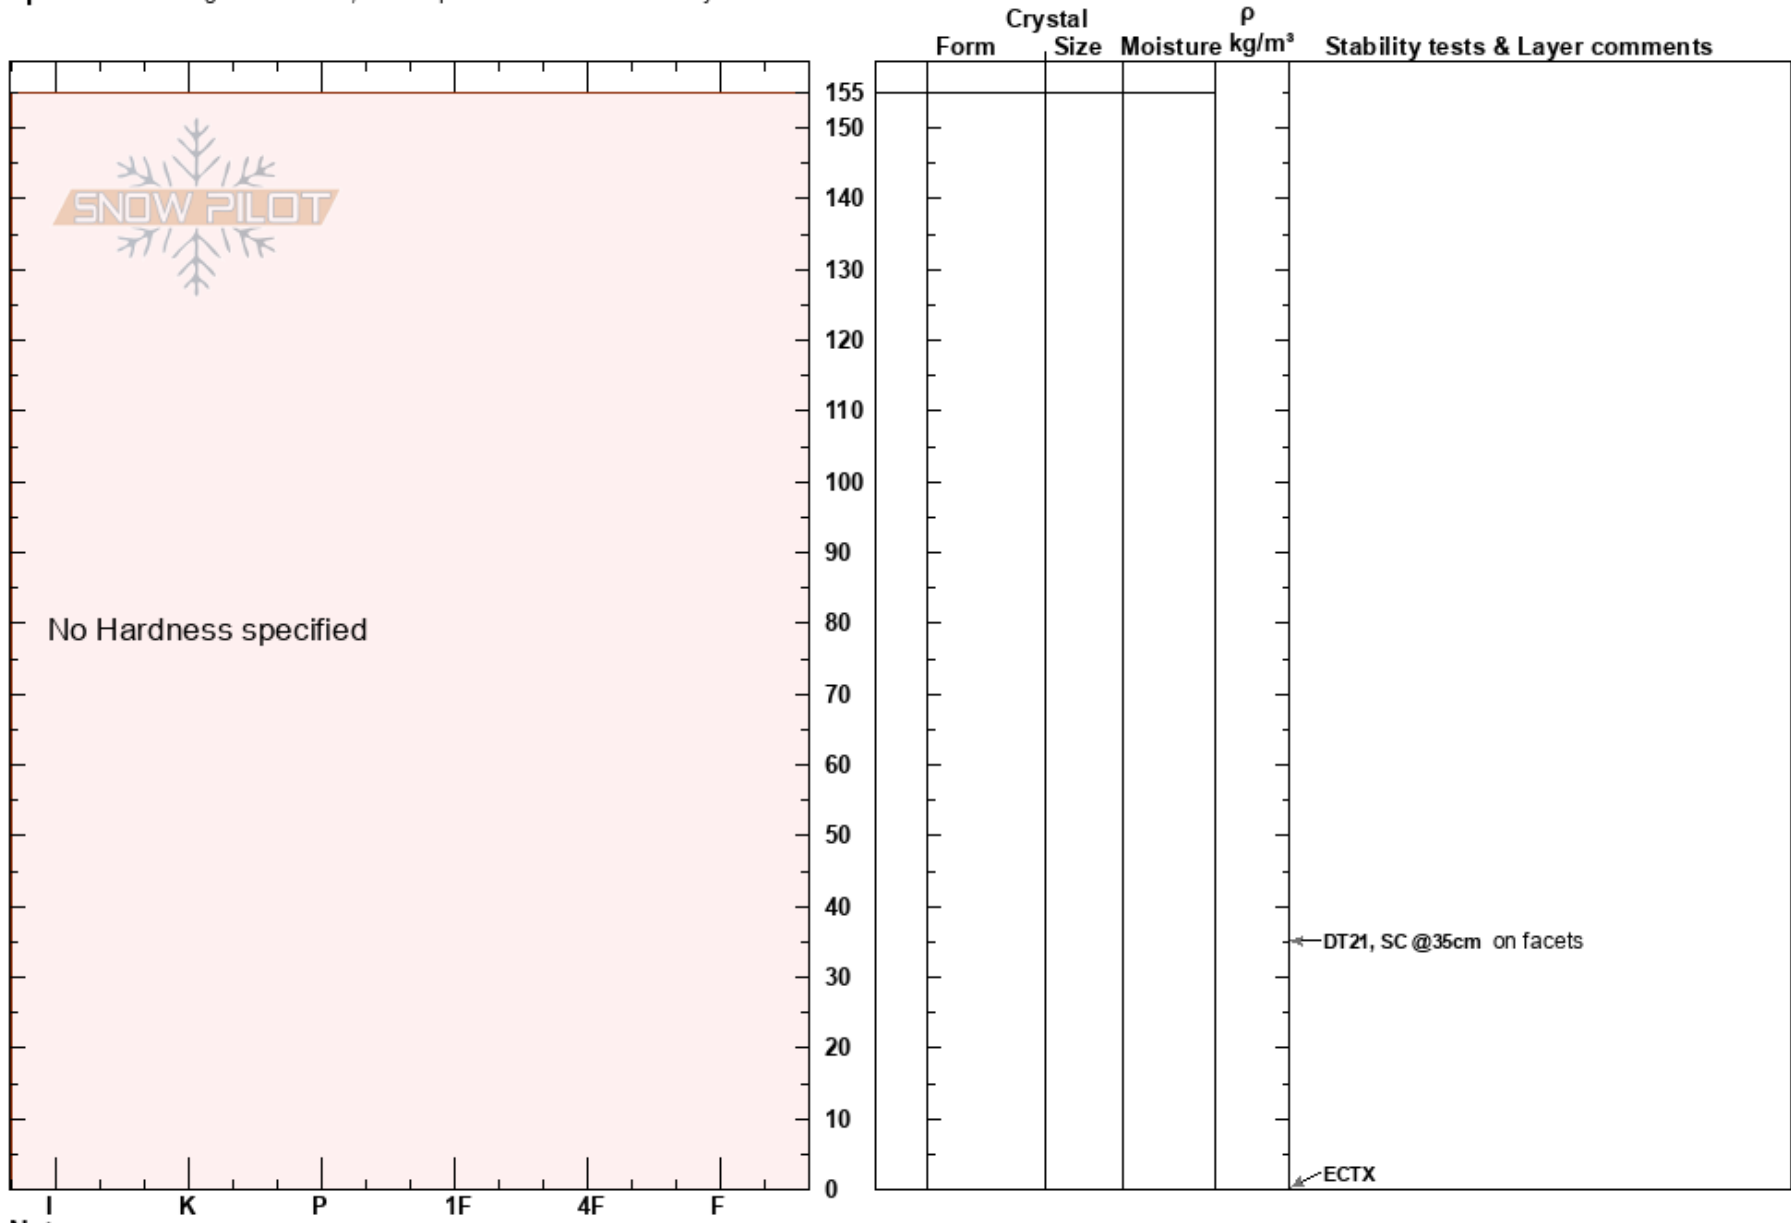

Grizzly Ridge Top
Monashee
BC
Elevation: 2242 m
Aspect: NE
Specifics: Pit dug in a Ski Area; Pit is representative of backcountry

Brydan Tollefson
30/01/2023 - 10:00
Co-ord: 49.74385N, -118.94334W
Slope Angle:
Wind Loading:

Stability:
Air Temperature:
Sky Cover: FEW
Precipitation:
Wind:

HS: 155 Layer Notes:

Notes: