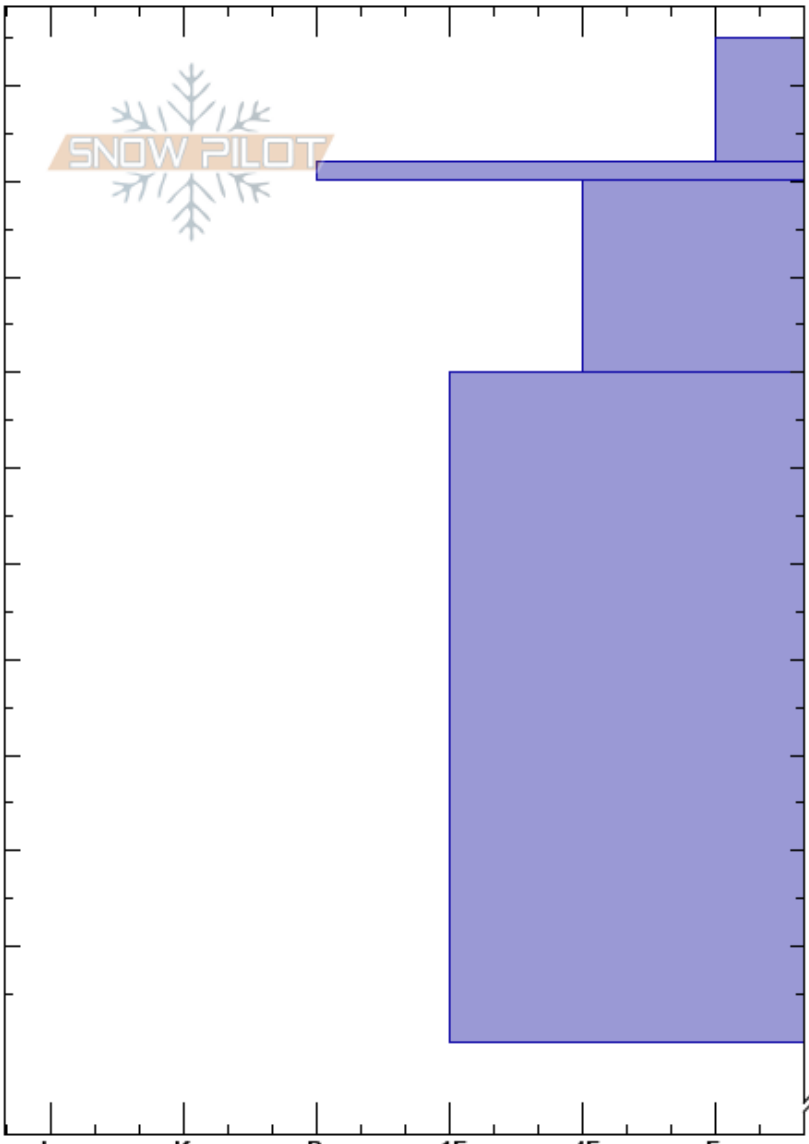

Buntiful Ridge
Wasatch Range
UT
Elevation: 8540 ft
Aspect:
Specifics:

Michael Davis
01/31/2023 - 2:00pm
Co-ord: 40.89033N, -111.77147W
Slope Angle:
Wind Loading:

Stability:
Air Temperature: 12°C
Sky Cover:
Precipitation: NO
Wind:
HS:255
Layer Notes:
242-240cm: Problematic layer

Elevation (ft)	Crystal		Moisture	ρ kg/m ³	Stability tests & Layer comments
	Form	Size			
255					
250	+				
240	■				
230					
220					
210					
200					
190					
180					
170					
160					
150					← ECTX
0					