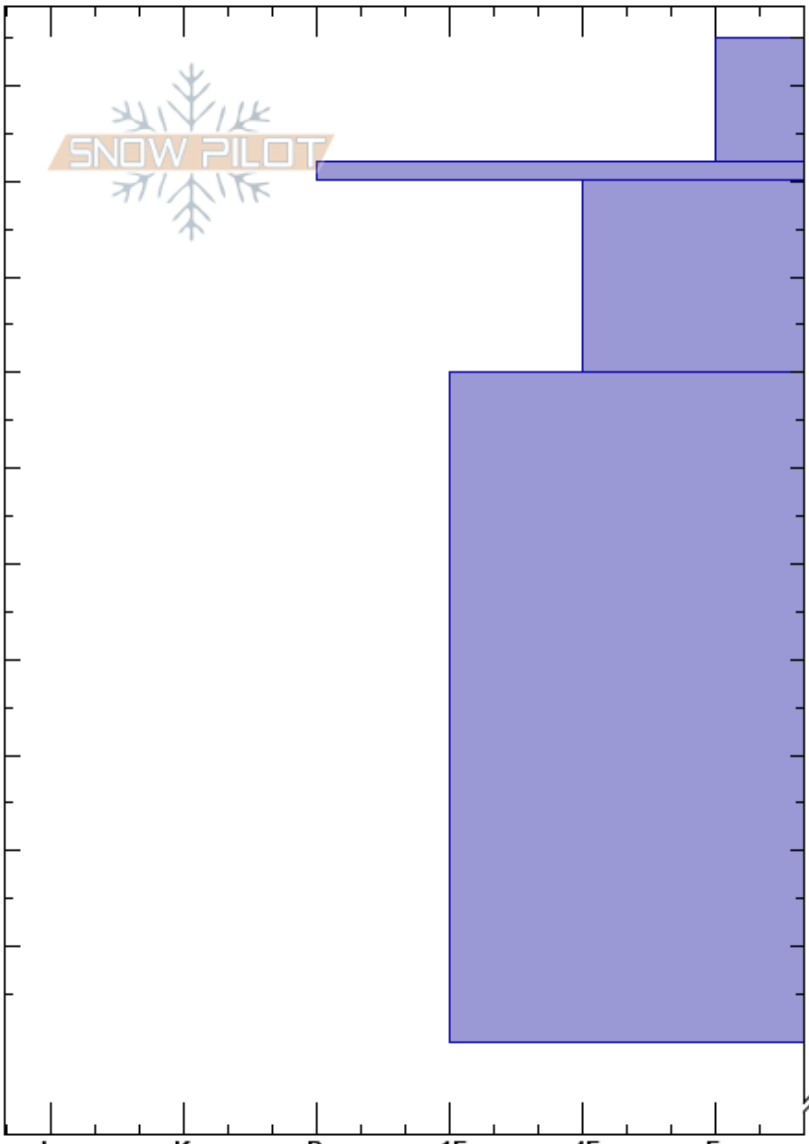

Buntiful Ridge  
Wasatch Range  
UT  
Elevation: 8540 ft  
Aspect:  
Specifics:

Michael Davis  
01/31/2023 - 2:00pm  
Co-ord: 40.89033N, -111.77147W  
Slope Angle:  
Wind Loading:

Stability:  
Air Temperature: 12°C  
Sky Cover:  
Precipitation: NO  
Wind:  
HS:255  
Layer Notes:  
242-240cm: Problematic layer

Elevation (ft)	Crystal		Moisture	$\rho$ kg/m <sup>3</sup>	Stability tests & Layer comments
	Form	Size			
255					
250	+				
240	■				
230					
220					
210					
200					
190					
180					
170					
160					
150					← ECTX
0					