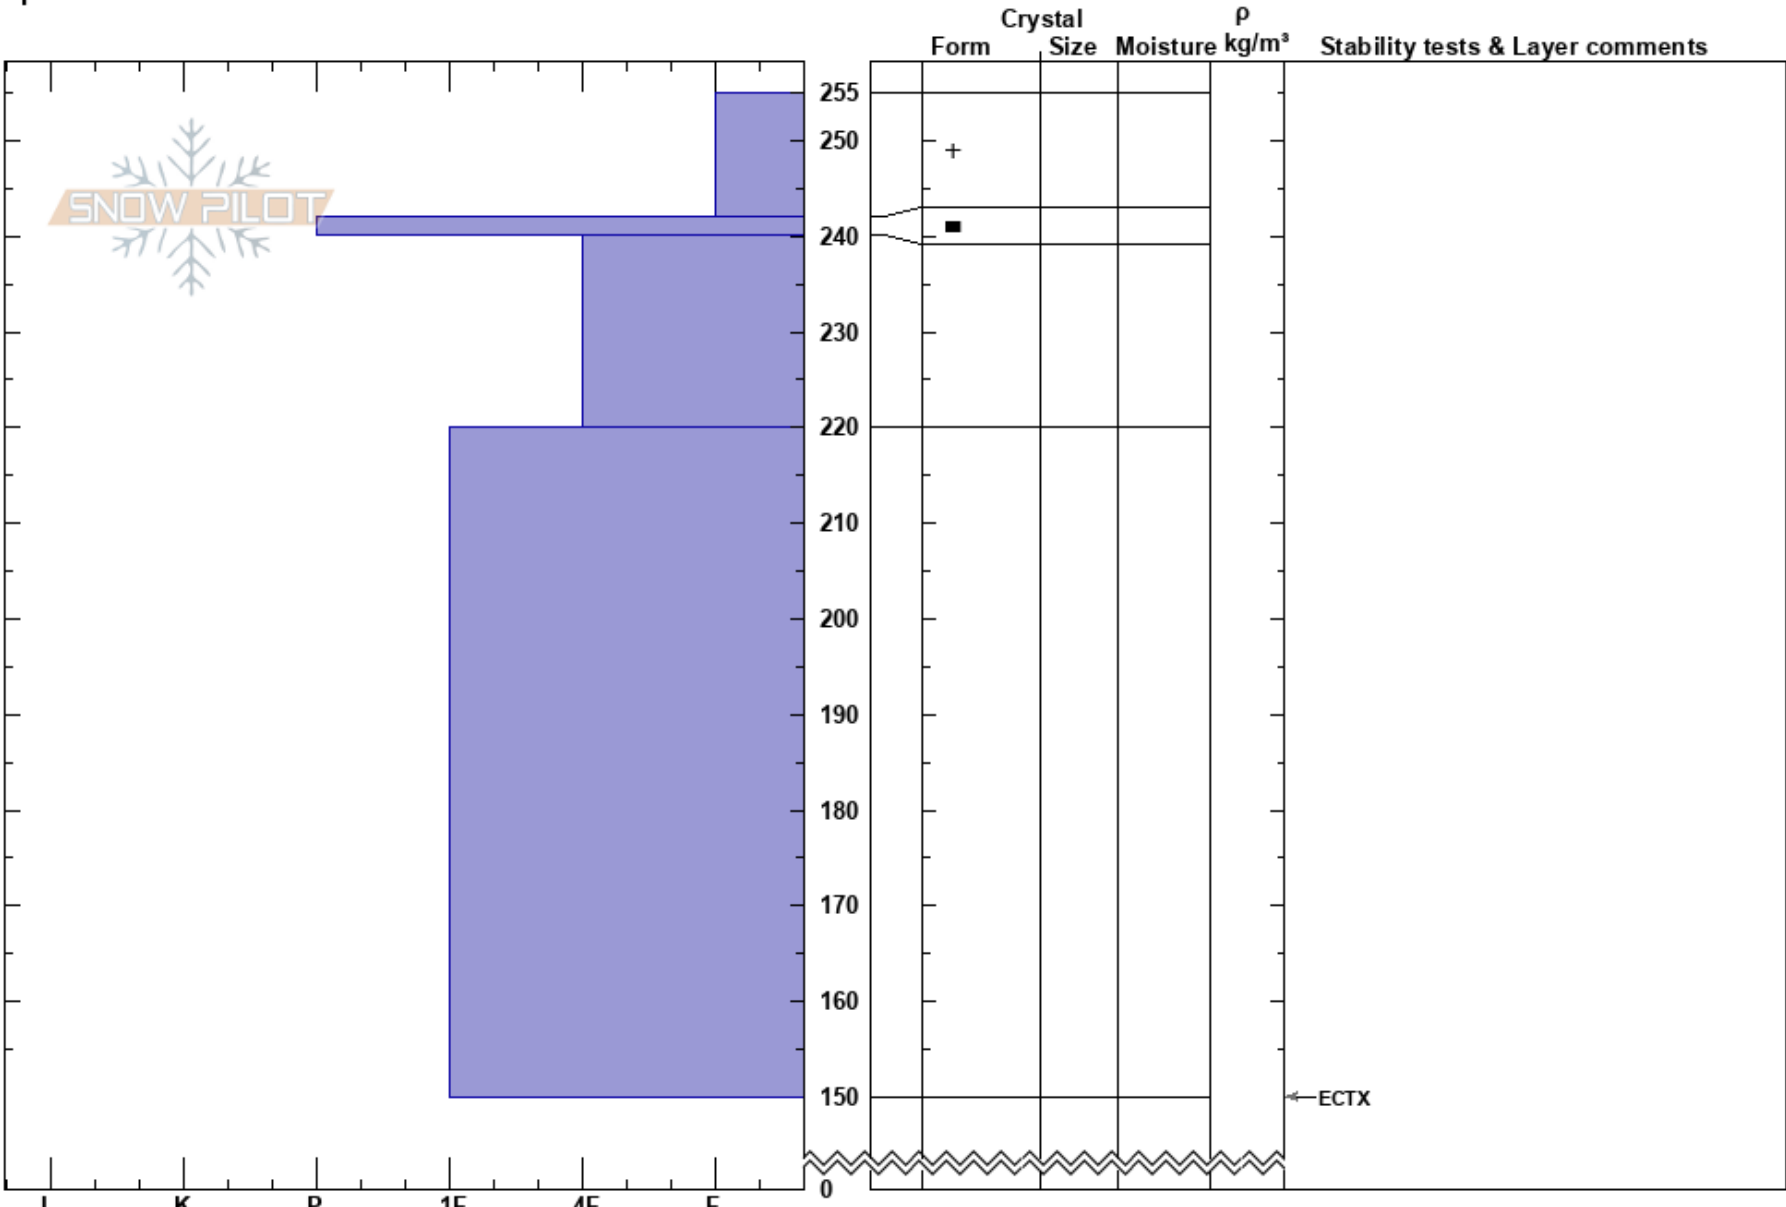

Buntiful Ridge  
 Wasatch Range  
 UT  
 Elevation: 8540 ft  
 Aspect:  
 Specifics:

Michael Davis  
 01/31/2023 - 2:00pm  
 Co-ord: 40.89033N, -111.77147W  
 Slope Angle:  
 Wind Loading:

Stability:  
 Air Temperature: 12°C  
 Sky Cover:  
 Precipitation: NO  
 Wind:

HS:255  
 Layer Notes:  
 242-240cm: Problematic layer

Notes: