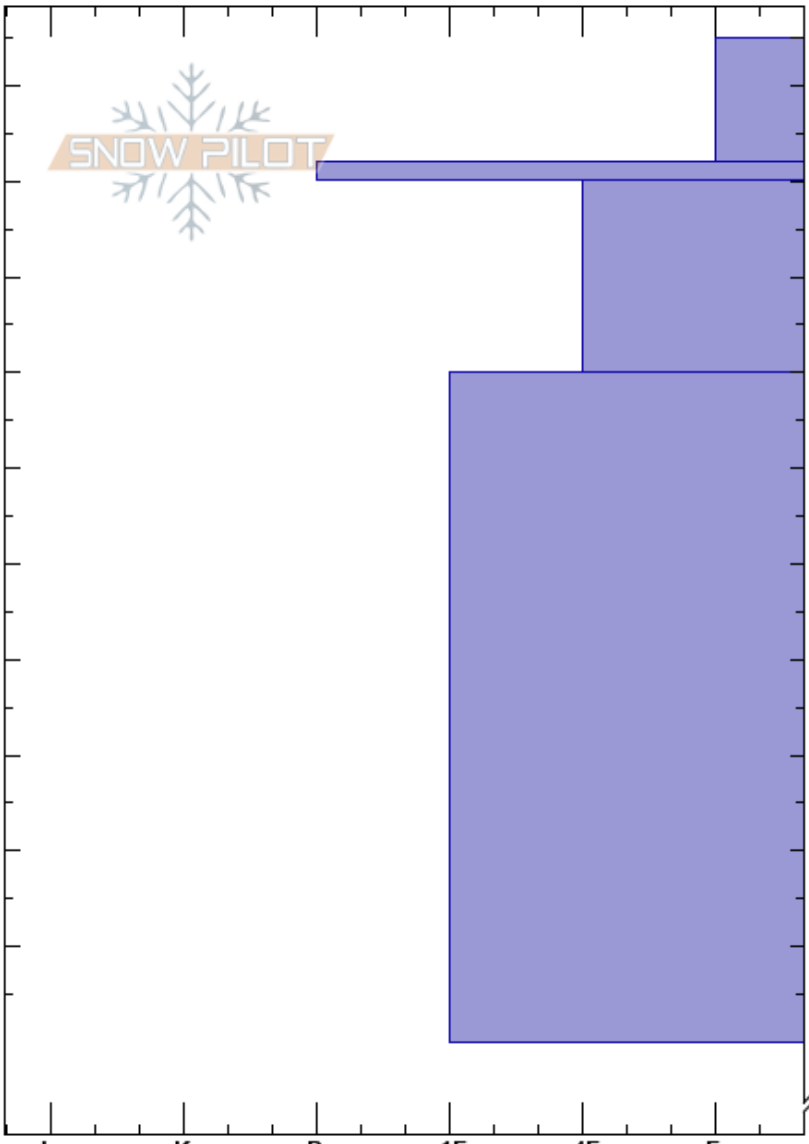

Buntiful Ridge  
Wasatch Range  
UT  
Elevation: 8540 ft  
Aspect:  
Specifics:

Michael Davis  
01/31/2023 - 2:00pm  
Co-ord: 40.89033N, -111.77147W  
Slope Angle:  
Wind Loading:

Stability:  
Air Temperature: 12°C  
Sky Cover:  
Precipitation: NO  
Wind:  
HS:255  
Layer Notes:  
242-240cm: Problematic layer

Height (cm)	Crystal		Moisture	$\rho$ kg/m <sup>3</sup>	Stability tests & Layer comments
	Form	Size			
255					
250	+				
240	■				
230					
220					
210					
200					
190					
180					
170					
160					
150					← ECTX
0					