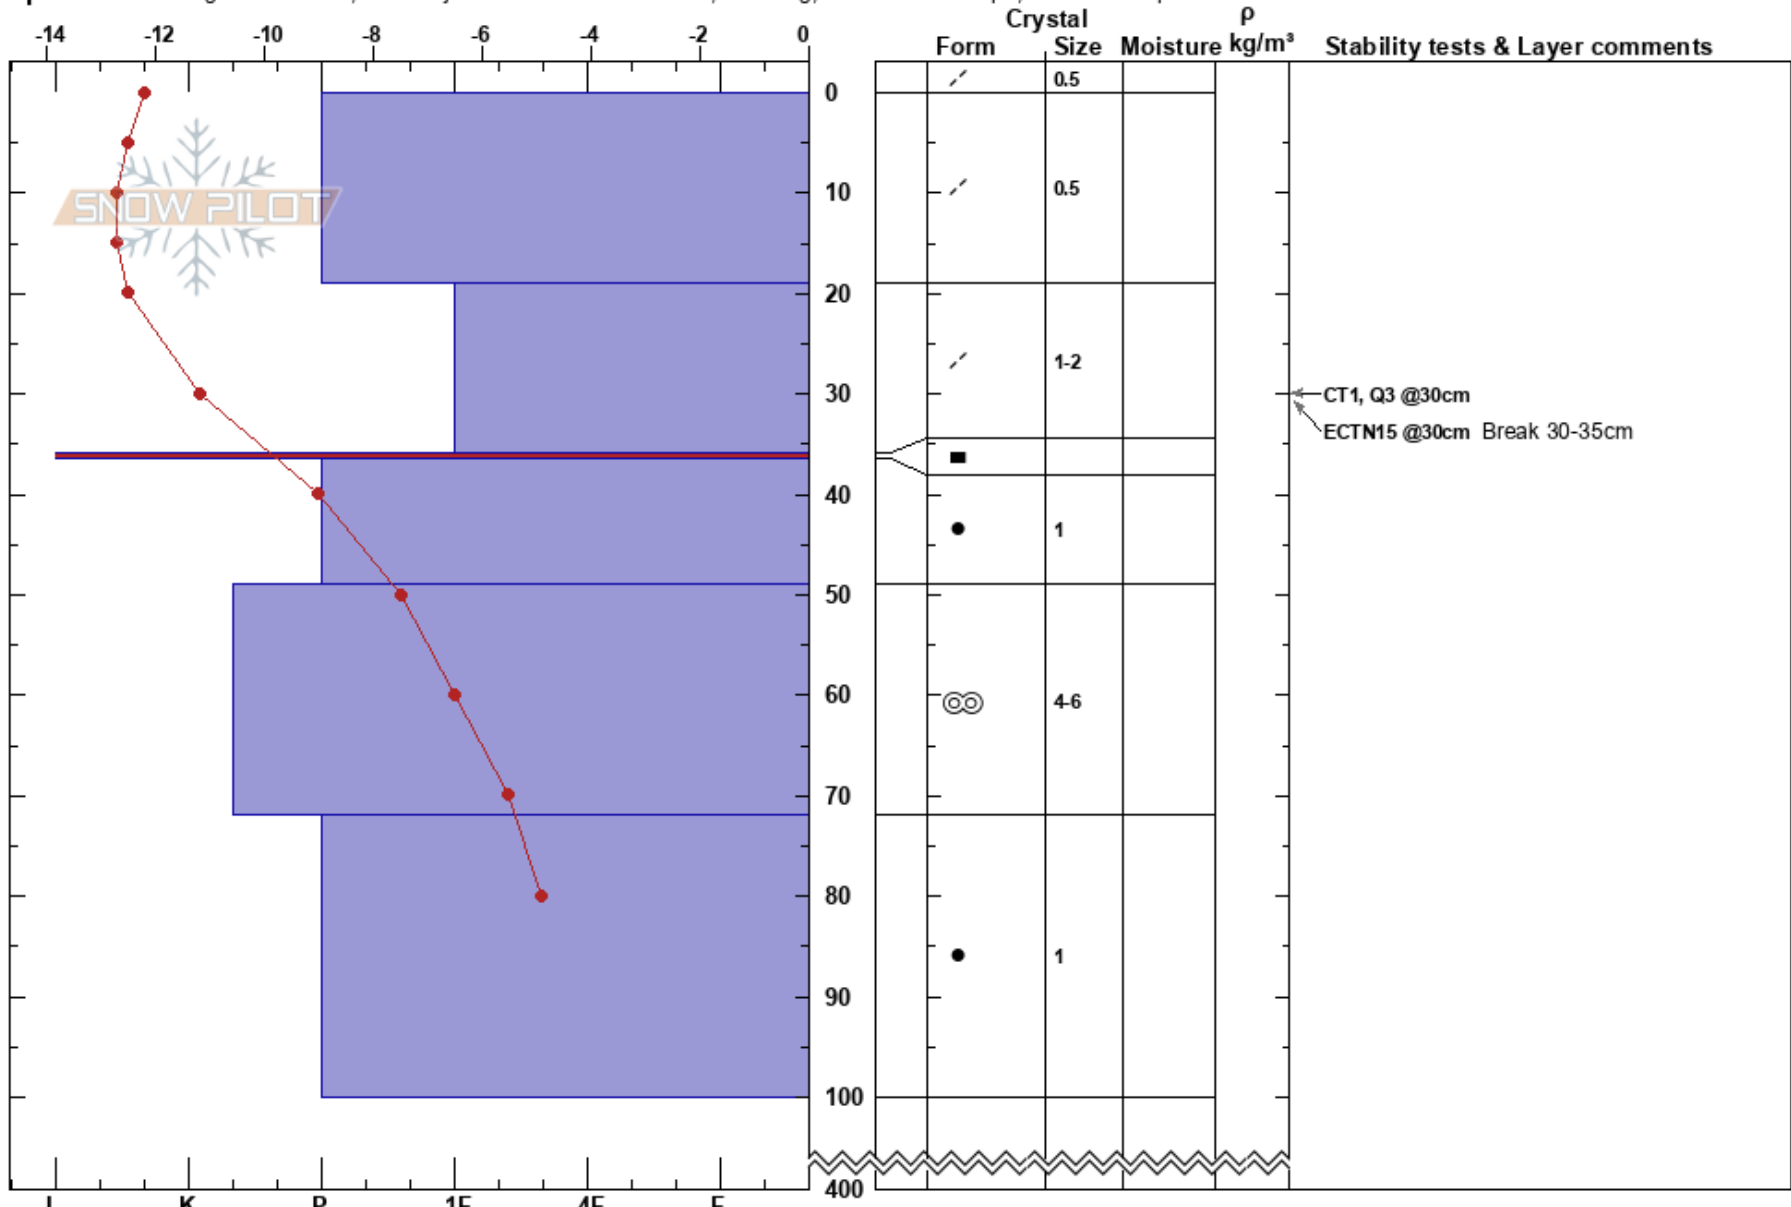

Kellogg Peak Ridge/K6
 Silver Valley Area
 ID
Elevation: 6149 ft
Aspect: 360°

REID Allen
 01/31/2023 - 10:00am
Co-ord: 11T NN 65463 59811
Slope Angle: 37°
Wind Loading: yes

Stability: Fair **HS:** 400 **Layer Notes:**
Air Temperature: -12°C **PF:** 50 36-36.5cm: Problematic layer
Sky Cover: OVC **PS:** 10
Precipitation: NO
Wind: S Moderate

Specifics: Pit dug in a Ski Area; Pit is adjacent to avalanche: crown; Cracking; Ski tracks on slope; We skied slope

Notes: Pit dug on crown of avalanche mitigation triggered HS-OS-AS-D1.5-R2