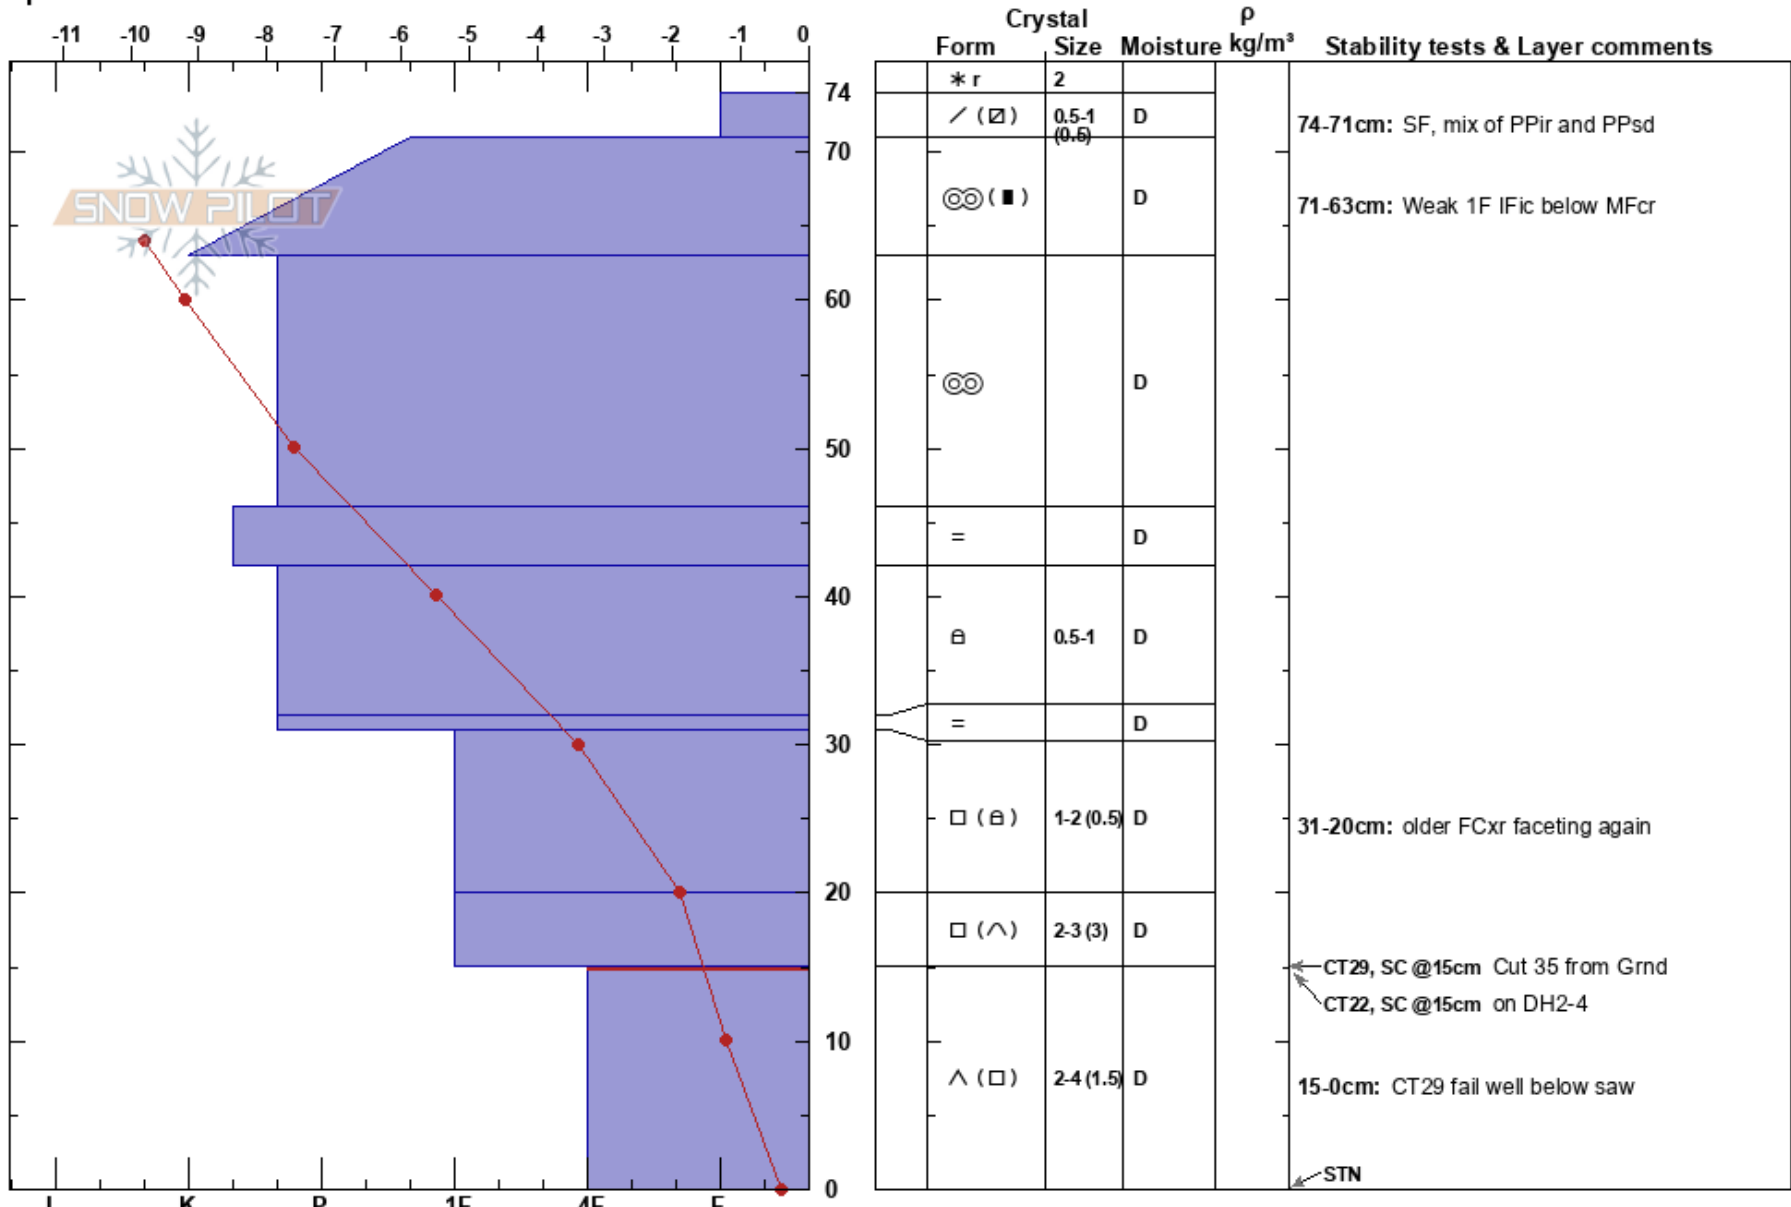

Maybe Boomer
 Columbia Mountains
 BC
Elevation: 840 m
Aspect: SE
Specifics:

Dynamic Avalanche Technician
 01/02/2023 - 10:15
Co-ord: 52.46293N, -119.12346W
Slope Angle: 36°
Wind Loading: no

Stability:
Air Temperature: -11.8°C **PF:** 15
Sky Cover: OVC
Precipitation: S-1
Wind: Calm

HS: 74
Layer Notes:
 74-71cm: SF, mix of PPir and PPsd
 71-63cm: Weak 1F IFic below MFcr
 31-20cm: older FCxr faceting again
 15-0cm: CT29 fail well below saw
 15-0cm: Problematic layer

Notes: Dug on lower stumped cut bank in smoothest pocket found