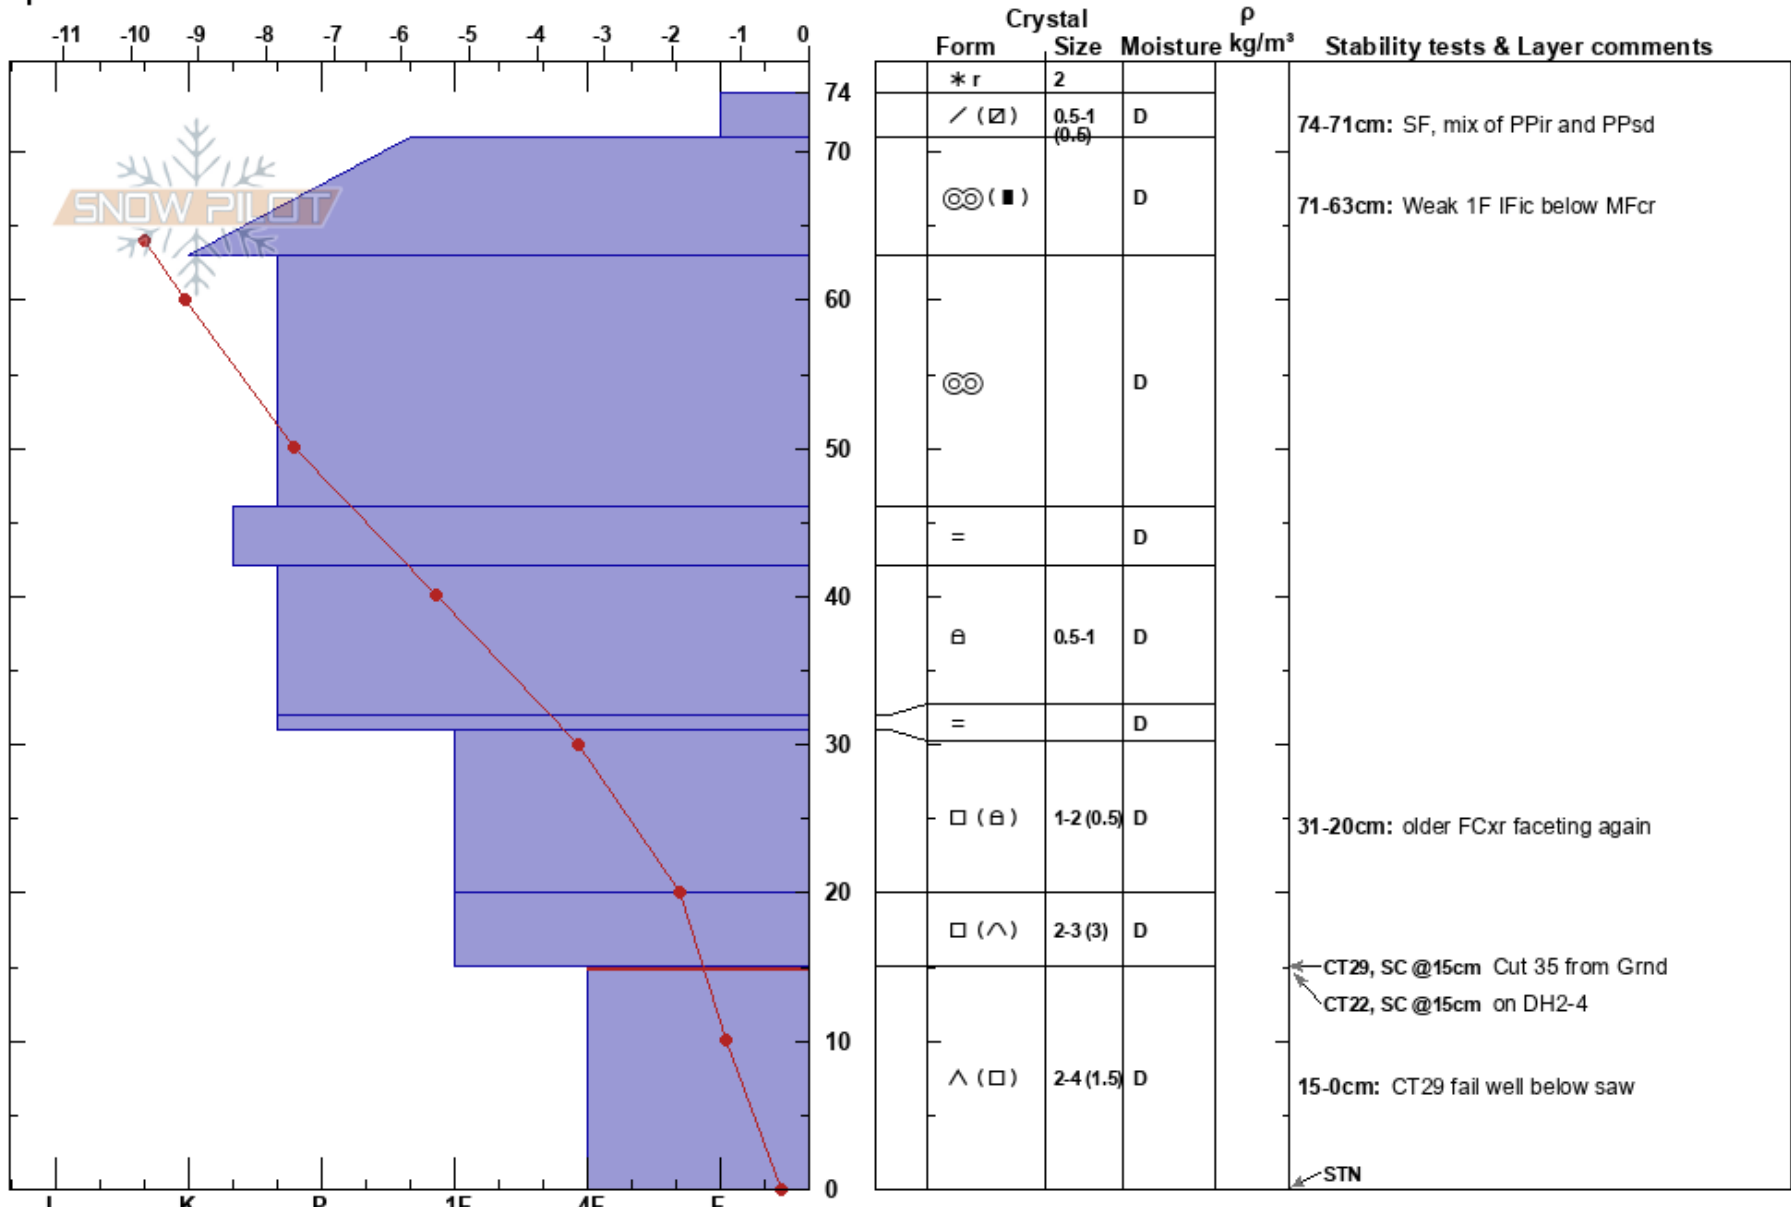

Maybe Boomer
 Columbia Mountains
 BC
 Elevation: 840 m
 Aspect: SE
 Specifics:

Dynamic Avalanche Technician
 01/02/2023 - 10:15
 Co-ord: 52.46293N, -119.12346W
 Slope Angle: 36°
 Wind Loading: no

Stability:
 Air Temperature: -11.8°C PF: 15
 Sky Cover: OVC
 Precipitation: S-1
 Wind: Calm

HS: 74
 Layer Notes:
 74-71cm: SF, mix of PPir and PPsd
 71-63cm: Weak 1F IFic below MFcr
 31-20cm: older FCxr faceting again
 15-0cm: CT29 fail well below saw
 15-0cm: Problematic layer

Notes: Dug on lower stumped cut bank in smoothest pocket found